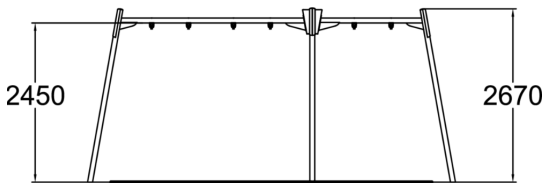

Metallic swing set for three seat. Seats should be ordered separately (210 cm chains). For a surcharge, you can order the foundation plate kit 929533sp for non-concrete installation.

User age	1+
Number of users	3
Product length, mm	1700
Product width, mm	5690
Product height, mm	2680
Impact area, m ²	39.9
Falling space, m ²	39.9
Height required, mm	3200
Max. free fall height, mm	1400
Safety info	EN 1176-1, 2 TÜV
Installation time (for 1), H	9
Foundation options	deep_mounting surface_mounting
Metal	