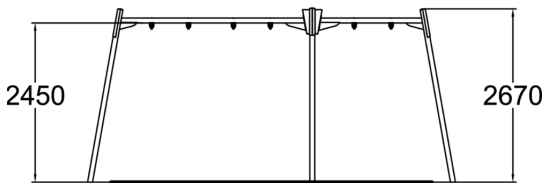

Metallic swing set for three seat. Three color options: dark gray RAL7024, gray RAL 9023 or unpainted hot galvanized steel. Seats should be ordered separately (210 cm chains). For a surcharge, you can order the foundation plate kit 929533sp for non-concrete installation.

User age	1+
Number of users	3
Product length, mm	1700
Product width, mm	5690
Product height, mm	2680
Impact area, m ²	39.9
Falling space, m ²	39.9
Height required, mm	3200
Max. free fall height, mm	1400
Safety info	EN 1176-1, 2 TÜV
Installation time (for 1), H	9
Foundation options	deep_mounting surface_mounting
Metal	