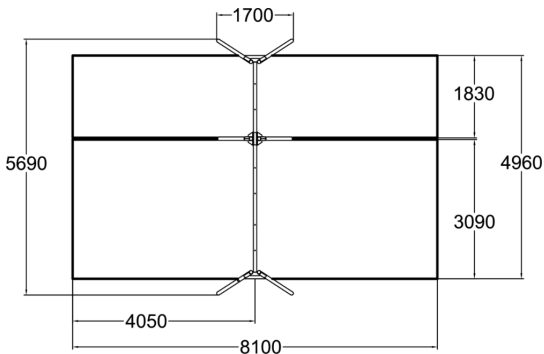

Metallic swing set for three seat. Three color options: dark gray RAL7024, gray RAL 9023 or unpainted hot galvanized steel. Seats should be ordered separately (210 cm chains). For a surcharge, you can order the foundation plate kit 929533sp for non-concrete installation.

User age	1+
Number of users	3
Product length, mm	1700
Product width, mm	5690
Product height, mm	2680
Impact area, m ²	39.9
Falling space, m ²	39.9
Height required, mm	3200
Max. free fall height, mm	1400
Safety info	EN 1176-1, 2 TÜV
Installation time (for 1), H	9
Foundation options	deep_mounting surface_mounting
Metal	