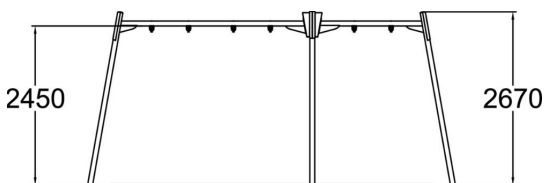

Metallic swing set for three seat. Three color options: dark gray RAL7024, gray RAL 9023 or unpainted hot galvanized steel. Seats should be ordered separately (210 cm chains). For a surcharge, you can order the foundation plate kit 929533sp for non-concrete installation.

User age	1+
Number of users	3
Product length, mm	1700
Product width, mm	5690
Product height, mm	2680
Impact area, m <sup>2</sup>	39.9
Falling space, m <sup>2</sup>	39.9
Height required, mm	3200
Max. free fall height, mm	1400
Safety info	EN 1176-1, 2 TÜV
Installation time (for 1), H	9
Foundation options	deep_mounting surface_mounting
Metal	