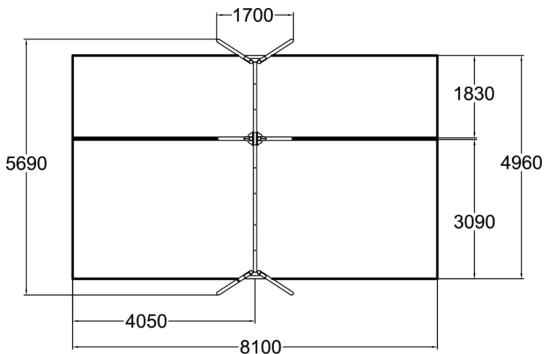

Metallic swing set for three seat. Seats should be ordered separately (210 cm chains). For a surcharge, you can order the foundation plate kit 929533sp for non-concrete installation.

User age	1+
Number of users	3
Product length, mm	1700
Product width, mm	5690
Product height, mm	2680
Impact area, m ²	39.9
Falling space, m ²	39.9
Height required, mm	3200
Max. free fall height, mm	1400
Safety info	EN 1176-1, 2 TÜV
Installation time (for 1), H	9
Foundation options	deep_mounting surface_mounting
Metal	