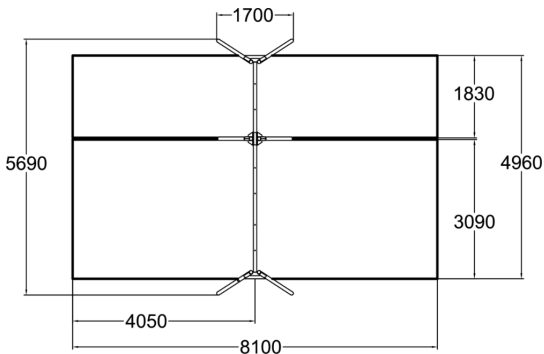

Metallic swing set for three seat. Three color options: dark gray RAL7024, gray RAL 9023 or unpainted hot galvanized steel. Seats should be ordered separately (210 cm chains). For a surcharge, you can order the foundation plate kit 929533sp for non-concrete installation.

User age	1+
Number of users	3
Product length, mm	1700
Product width, mm	5690
Product height, mm	2680
Impact area, m <sup>2</sup>	39.9
Falling space, m <sup>2</sup>	39.9
Height required, mm	3200
Max. free fall height, mm	1400
Safety info	EN 1176-1, 2 TÜV
Installation time (for 1), H	9
Foundation options	deep_mounting surface_mounting
Metal	