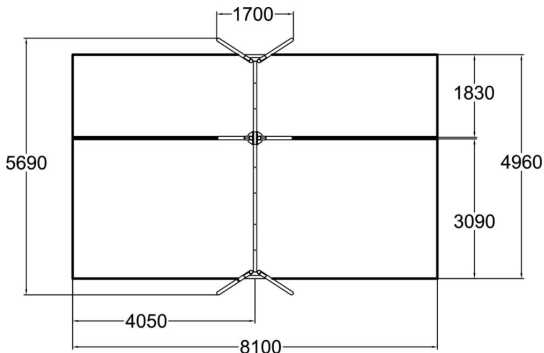

Metallic swing set for three seat. Three color options: dark gray RAL7024, gray RAL 9023 or unpainted hot galvanized steel. Seats should be ordered separately (210 cm chains). For a surcharge, you can order the foundation plate kit 929533sp for non-concrete installation.

User age	1+
Number of users	3
Product length, mm	1700
Product width, mm	5690
Product height, mm	2680
Impact area, m <sup>2</sup>	39.9
Falling space, m <sup>2</sup>	39.9
Height required, mm	3200
Max. free fall height, mm	1400
Safety info	EN 1176-1, 2 TÜV
Installation time (for 1), H	9
Foundation options	deep_mounting surface_mounting
Metal	