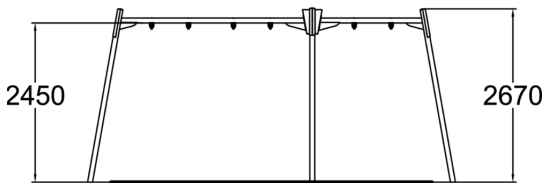

Metallic swing set for three seat. Three color options: dark gray RAL7024, gray RAL 9023 or unpainted hot galvanized steel. Seats should be ordered separately (210 cm chains). For a surcharge, you can order the foundation plate kit 929533sp for non-concrete installation.

User age	1+
Number of users	3
Product length, mm	1700
Product width, mm	5690
Product height, mm	2680
Impact area, m <sup>2</sup>	39.9
Falling space, m <sup>2</sup>	39.9
Height required, mm	3200
Max. free fall height, mm	1400
Safety info	EN 1176-1, 2 TÜV
Installation time (for 1), H	9
Foundation options	deep_mounting surface_mounting
Metal	