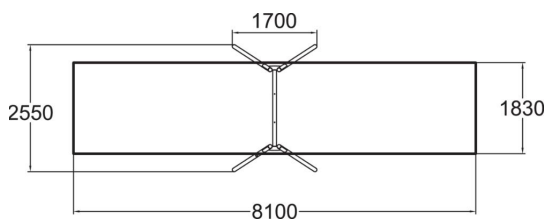

Metallic swing set for one seat. Three color options: dark gray RAL 7024, grey RAL 9023 or unpainted hot galvanized steel. Seat should be ordered separately (210 cm chains). For a surcharge, you can order the foundation plate kit 929531SP for non-concrete installation.

User age	4+
Number of users	1
Product length, mm	1700
Product width, mm	2550
Product height, mm	2680
Impact area, m ²	14.8
Falling space, m ²	14.8
Height required, mm	3200
Max. free fall height, mm	1400
Safety info	EN 1176-1, 2 TÜV
Installation time (for 1), H	6
Foundation options	deep_mounting surface_mounting
Metal colour	