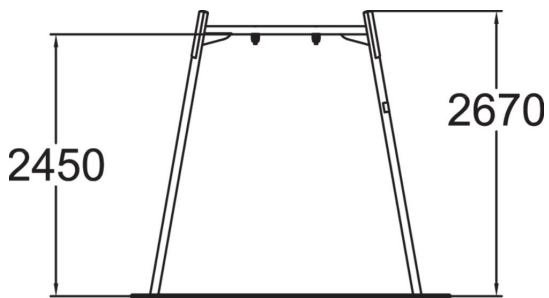

Metallic swing set for one seat. Three color options: dark gray RAL 7024, grey RAL 9023 or unpainted hot galvanized steel. Seat should be ordered separately (210 cm chains). For a surcharge, you can order the foundation plate kit 929531SP for non-concrete installation.

User age	4+
Number of users	1
Product length, mm	1700
Product width, mm	2550
Product height, mm	2680
Impact area, m ²	14.8
Falling space, m ²	14.8
Height required, mm	3200
Max. free fall height, mm	1400
Safety info	EN 1176-1, 2 TÜV
Installation time (for 1), H	6
Foundation options	deep_mounting surface_mounting
Metal	