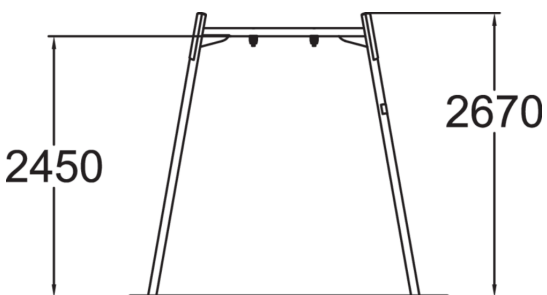

Metallic swing set for one seat. Three color options: dark gray RAL 7024, grey RAL 9023 or unpainted hot galvanized steel. Seat should be ordered separately (210 cm chains). For a surcharge, you can order the foundation plate kit 929531SP for non-concrete installation.

User age	4+
Number of users	1
Product length, mm	1700
Product width, mm	2550
Product height, mm	2680
Impact area, m <sup>2</sup>	14.8
Falling space, m <sup>2</sup>	14.8
Height required, mm	3200
Max. free fall height, mm	1400
Safety info	EN 1176-1, 2 TÜV
Installation time (for 1), H	6
Foundation options	deep_mounting surface_mounting
Metal	