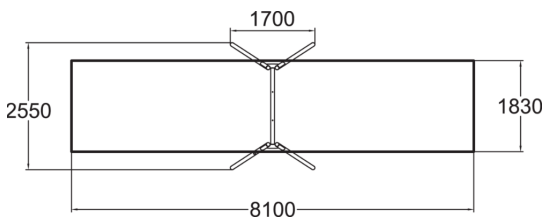

Metallic swing set for one seat. Three color options: dark gray RAL 7024, grey RAL 9023 or unpainted hot galvanized steel. Seat should be ordered separately (210 cm chains). For a surcharge, you can order the foundation plate kit 929531SP for non-concrete installation.

User age	4+
Number of users	1
Product length, mm	1700
Product width, mm	2550
Product height, mm	2680
Impact area, m <sup>2</sup>	14.8
Falling space, m <sup>2</sup>	14.8
Height required, mm	3200
Max. free fall height, mm	1400
Safety info	EN 1176-1, 2 TÜV
Installation time (for 1), H	6
Foundation options	deep_mounting surface_mounting
Metal	