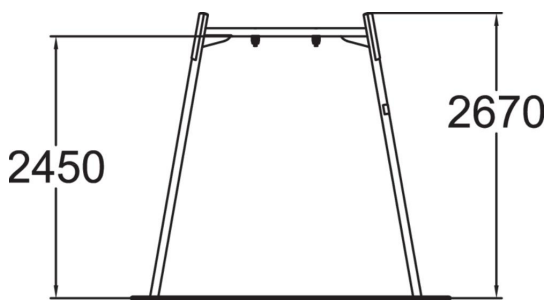

Metallic swing set for one seat. Three color options: dark gray RAL 7024, grey RAL 9023 or unpainted hot galvanized steel. Seat should be ordered separately (210 cm chains). For a surcharge, you can order the foundation plate kit 929531SP for non-concrete installation.

User age	4+
Number of users	1
Product length, mm	1700
Product width, mm	2550
Product height, mm	2680
Impact area, m ²	14.8
Falling space, m ²	14.8
Height required, mm	3200
Max. free fall height, mm	1400
Safety info	EN 1176-1, 2 TÜV
Installation time (for 1), H	6
Foundation options	deep_mounting surface_mounting
Metal colour	