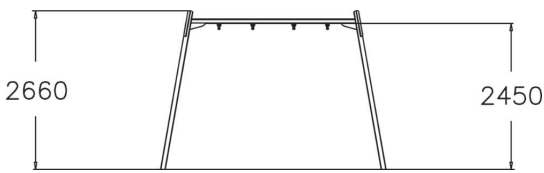

Metallic swing set for two seats. Seats should be ordered separately (210 cm chains). For a surcharge, you can order the foundation plate kit 929531SP for non-concrete installation.

Number of users	2
Product length, mm	1700
Product width, mm	3820
Product height, mm	2660
Impact area, m ²	25.5
Falling space, m ²	25.5
Height required, mm	3200
Max. free fall height, mm	1400
Safety info	EN 1176-1, 2:2008 TÜV
Foundation options	Deep mounting Surface mounting
Metal	