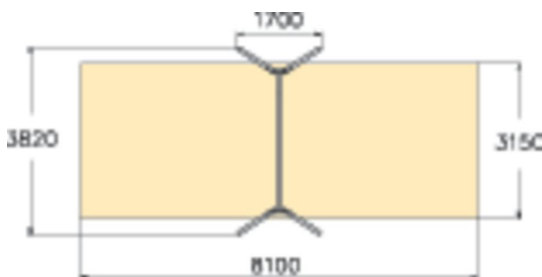

Metallic swing set for two seats. Seats should be ordered separately (210 cm chains). Includes the foundation plate kit 929531SP for non-concrete installation.

Number of users	2
Product length, mm	1700
Product width, mm	3820
Product height, mm	2660
Impact area, m <sup>2</sup>	25.5
Falling space, m <sup>2</sup>	25.5
Height required, mm	3200
Max. free fall height, mm	1400
Safety info	EN 1176-1, 2:2008 TÜV
Foundation options	Deep mounting Surface mounting
Metal colour	