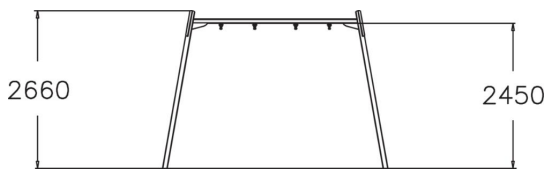

Metallic swing set for two seats. Seats should be ordered separately (210 cm chains). Includes the foundation plate kit 929531SP for non-concrete installation.

| | |
|-------------------------------|---|
| Number of users | 2 |
| Product length, mm | 1700 |
| Product width, mm | 3820 |
| Product height, mm | 2660 |
| Impact area, m ² | 25.5 |
| Falling space, m ² | 25.5 |
| Height required, mm | 3200 |
| Max. free fall height, mm | 1400 |
| Safety info | EN 1176-1, 2:2008 TÜV |
| Foundation options | deep_mounting surface_mounting |
| Metal |  |