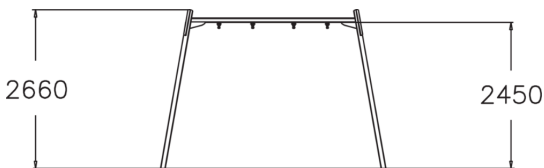

Metallic swing set for two seats. Seats should be ordered separately (210 cm chains). Includes the foundation plate kit 929531SP for non-concrete installation.

Number of users	2
Product length, mm	1700
Product width, mm	3820
Product height, mm	2660
Impact area, m <sup>2</sup>	25.5
Falling space, m <sup>2</sup>	25.5
Height required, mm	3200
Max. free fall height, mm	1400
Safety info	EN 1176-1, 2:2008 TÜV
Foundation options	deep_mounting surface_mounting
Metal	