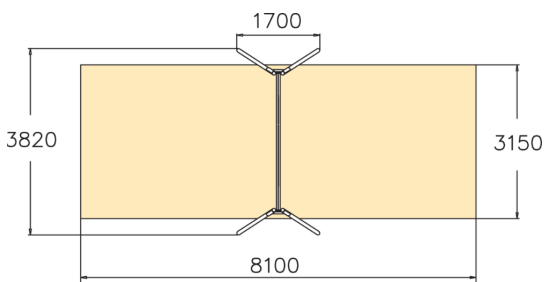

Metallic swing set for two seats. Seats should be ordered separately (210 cm chains). Includes the foundation plate kit 929531SP for non-concrete installation.

Number of users	2
Product length, mm	1700
Product width, mm	3820
Product height, mm	2660
Impact area, m ²	25.5
Falling space, m ²	25.5
Height required, mm	3200
Max. free fall height, mm	1400
Safety info	EN 1176-1, 2:2008 TÜV
Foundation options	deep_mounting surface_mounting
Metal	