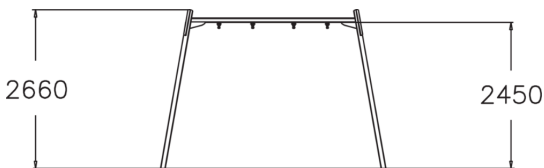

Metallic swing set for two seats. Seats should be ordered separately (210 cm chains). Includes the foundation plate kit 929531SP for non-concrete installation.

Number of users	2
Product length, mm	1700
Product width, mm	3820
Product height, mm	2660
Impact area, m ²	25.5
Falling space, m ²	25.5
Height required, mm	3200
Max. free fall height, mm	1400
Safety info	EN 1176-1, 2:2008 TÜV
Foundation options	deep_mounting surface_mounting
Metal	