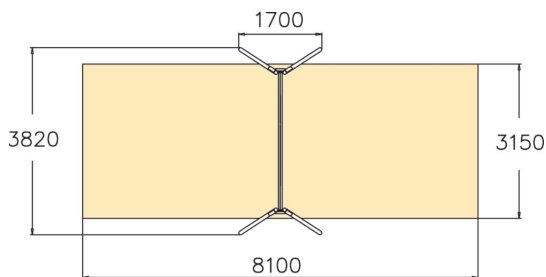

Metallic swing set for two seats. Seats should be ordered separately (210 cm chains). Includes the foundation plate kit 929531SP for non-concrete installation.

Number of users	2
Product length, mm	1700
Product width, mm	3820
Product height, mm	2660
Impact area, m <sup>2</sup>	25.5
Falling space, m <sup>2</sup>	25.5
Height required, mm	3200
Max. free fall height, mm	1400
Safety info	EN 1176-1, 2:2008 TÜV
Foundation options	Deep mounting Surface mounting
Metal	