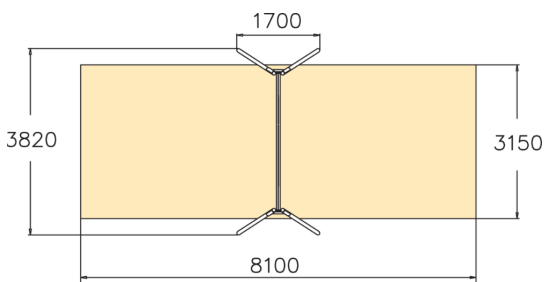

Metallic swing set for two seats. Seats should be ordered separately (210 cm chains). Includes the foundation plate kit 929531SP for non-concrete installation.

Number of users	2
Product length, mm	1700
Product width, mm	3820
Product height, mm	2660
Impact area, m <sup>2</sup>	25.5
Falling space, m <sup>2</sup>	25.5
Height required, mm	3200
Max. free fall height, mm	1400
Safety info	EN 1176-1, 2:2008 TÜV
Foundation options	deep_mounting surface_mounting
Metal	