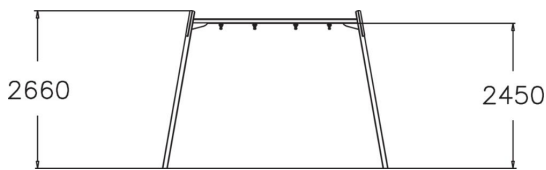

Metallic swing set for two seats. Seats should be ordered separately (210 cm chains). Includes the foundation plate kit 929531SP for non-concrete installation.

Number of users	2
Product length, mm	1700
Product width, mm	3820
Product height, mm	2660
Impact area, m <sup>2</sup>	25.5
Falling space, m <sup>2</sup>	25.5
Height required, mm	3200
Max. free fall height, mm	1400
Safety info	EN 1176-1, 2:2008 TÜV
Foundation options	Deep mounting Surface mounting
Metal	