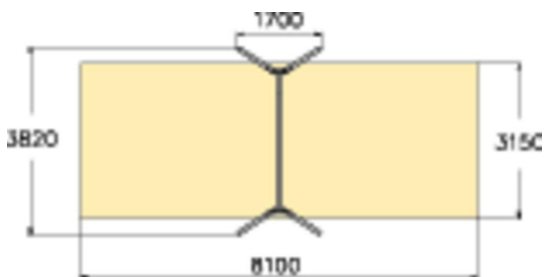

Metallic swing set for two seats. Seats should be ordered separately (210 cm chains). For a surcharge, you can order the foundation plate kit 929531SP for non-concrete installation.

Number of users	2
Product length, mm	1700
Product width, mm	3820
Product height, mm	2660
Impact area, m ²	25.5
Falling space, m ²	25.5
Height required, mm	3200
Max. free fall height, mm	1400
Safety info	EN 1176-1, 2:2008 TÜV
Foundation options	Deep mounting Surface mounting
Metal	