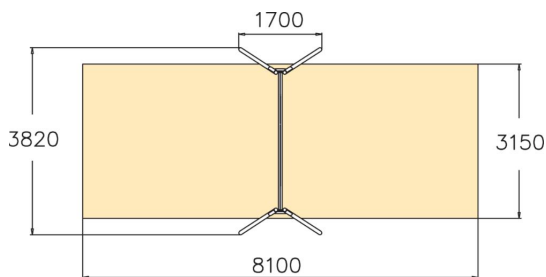

Metallic swing set for two seats. Seats should be ordered separately (210 cm chains). Includes the foundation plate kit 929531SP for non-concrete installation.

| | |
|-------------------------------|---|
| Number of users | 2 |
| Product length, mm | 1700 |
| Product width, mm | 3820 |
| Product height, mm | 2660 |
| Impact area, m ² | 25.5 |
| Falling space, m ² | 25.5 |
| Height required, mm | 3200 |
| Max. free fall height, mm | 1400 |
| Safety info | EN 1176-1, 2:2008 TÜV |
| Foundation options | deep_mounting surface_mounting |
| Metal |  |