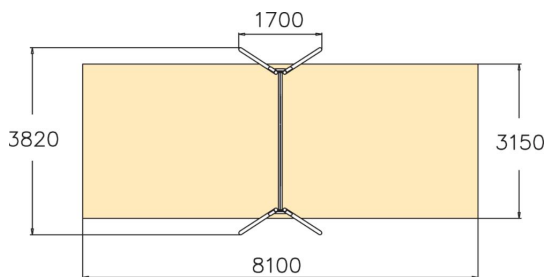

Metallic swing set for two seats. Three color options: dark gray RAL7024, gray RAL 9023 or unpainted hot galvanized steel. Seats should be ordered separately (210 cm chains). For a surcharge, you can order the foundation plate kit 929531SP for non-concrete installation.

User age	4+
Number of users	2
Product length, mm	1700
Product width, mm	3820
Product height, mm	2660
Impact area, m ²	25.5
Falling space, m ²	25.5
Height required, mm	3200
Max. free fall height, mm	1400
Safety info	EN 1176-1, 2 TÜV
Installation time (for 1), H	6
Foundation options	Deep mounting Surface mounting
Metal	