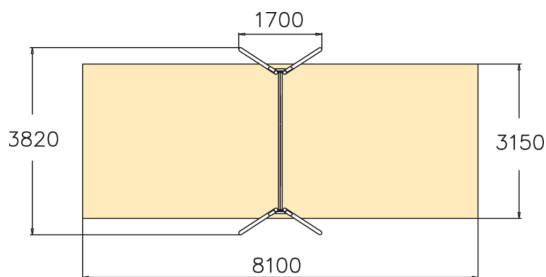

Metallic swing set for two seats. Three color options: dark gray RAL7024, gray RAL 9023 or unpainted hot galvanized steel. Seats should be ordered separately (210 cm chains). For a surcharge, you can order the foundation plate kit 929531SP for non-concrete installation.

User age	4+
Number of users	2
Product length, mm	1700
Product width, mm	3820
Product height, mm	2660
Impact area, m ²	25.5
Falling space, m ²	25.5
Height required, mm	3200
Max. free fall height, mm	1400
Safety info	EN 1176-1, 2 TÜV
Installation time (for 1), H	6
Foundation options	deep_mounting surface_mounting
Metal	