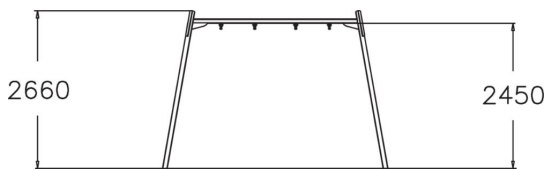

Metallic swing set for two seats. Three color options: dark gray RAL7024, gray RAL 9023 or unpainted hot galvanized steel. Seats should be ordered separately (210 cm chains). For a surcharge, you can order the foundation plate kit 929531SP for non-concrete installation.

User age	4+
Number of users	2
Product length, mm	1700
Product width, mm	3820
Product height, mm	2660
Impact area, m ²	25.5
Falling space, m ²	25.5
Height required, mm	3200
Max. free fall height, mm	1400
Safety info	EN 1176-1, 2 TÜV
Installation time (for 1), H	6
Foundation options	Deep mounting Surface mounting
Metal	