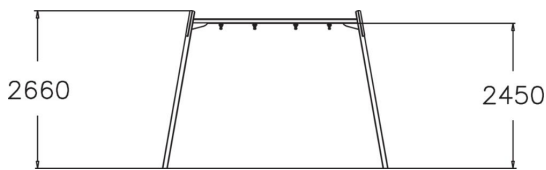

Metallic swing set for two seats. Three color options: dark gray RAL7024, gray RAL 9023 or unpainted hot galvanized steel. Seats should be ordered separately (210 cm chains). For a surcharge, you can order the foundation plate kit 929531SP for non-concrete installation.

User age	4+
Number of users	2
Product length, mm	1700
Product width, mm	3820
Product height, mm	2660
Impact area, m ²	25.5
Falling space, m ²	25.5
Height required, mm	3200
Max. free fall height, mm	1400
Safety info	EN 1176-1, 2 TÜV
Installation time (for 1), H	6
Foundation options	deep_mounting surface_mounting
Metal	