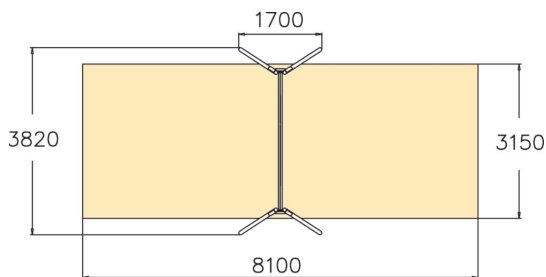

Metallic swing set for two seats. Three color options: dark gray RAL7024, gray RAL 9023 or unpainted hot galvanized steel. Seats should be ordered separately (210 cm chains). For a surcharge, you can order the foundation plate kit 929531SP for non-concrete installation.

User age	4+
Number of users	2
Product length, mm	1700
Product width, mm	3820
Product height, mm	2660
Impact area, m ²	25.5
Falling space, m ²	25.5
Height required, mm	3200
Max. free fall height, mm	1400
Safety info	EN 1176-1, 2 TÜV
Installation time (for 1), H	6
Foundation options	deep_mounting surface_mounting
Metal	