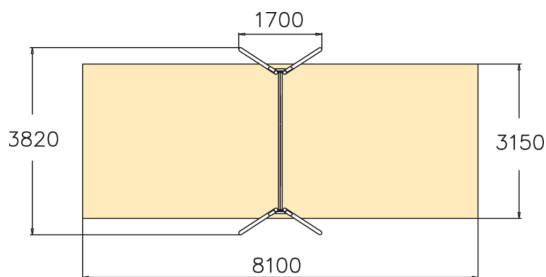

Metallic swing set for two seats. Seats should be ordered separately (210 cm chains). For a surcharge, you can order the foundation plate kit 929531SP for non-concrete installation.

| | |
|-------------------------------|-----------------------------------|
| User age | 4+ |
| Number of users | 2 |
| Product length, mm | 1700 |
| Product width, mm | 3820 |
| Product height, mm | 2660 |
| Impact area, m ² | 25.5 |
| Falling space, m ² | 25.5 |
| Height required, mm | 3200 |
| Max. free fall height, mm | 1400 |
| Safety info | EN 1176-1, 2 TÜV |
| Installation time (for 1), H | 6 |
| Foundation options | deep_mounting surface_mounting |
| Metal | |