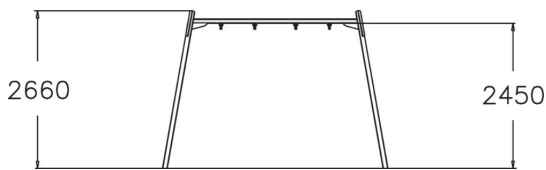

Metallic swing set for two seats. Three color options: dark gray RAL7024, gray RAL 9023 or unpainted hot galvanized steel. Seats should be ordered separately (210 cm chains). For a surcharge, you can order the foundation plate kit 929531SP for non-concrete installation.

User age	4+
Number of users	2
Product length, mm	1700
Product width, mm	3820
Product height, mm	2660
Impact area, m <sup>2</sup>	25.5
Falling space, m <sup>2</sup>	25.5
Height required, mm	3200
Max. free fall height, mm	1400
Safety info	EN 1176-1, 2 TÜV
Installation time (for 1), H	6
Foundation options	Deep mounting Surface mounting
Metal	