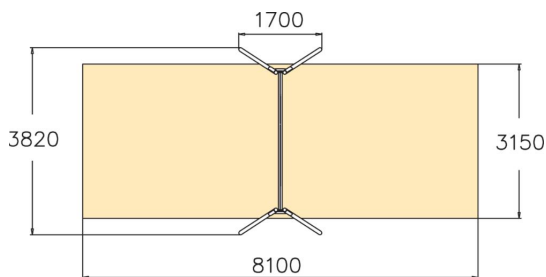

Metallic swing set for two seats. Three color options: dark gray RAL7024, gray RAL 9023 or unpainted hot galvanized steel. Seats should be ordered separately (210 cm chains). For a surcharge, you can order the foundation plate kit 929531SP for non-concrete installation.

User age	4+
Number of users	2
Product length, mm	1700
Product width, mm	3820
Product height, mm	2660
Impact area, m <sup>2</sup>	25.5
Falling space, m <sup>2</sup>	25.5
Height required, mm	3200
Max. free fall height, mm	1400
Safety info	EN 1176-1, 2 TÜV
Installation time (for 1), H	6
Foundation options	Deep mounting Surface mounting
Metal	