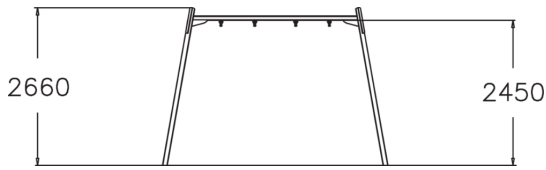

Metallic swing set for two seats. Three color options: dark gray RAL7024, gray RAL 9023 or unpainted hot galvanized steel. Seats should be ordered separately (210 cm chains). For a surcharge, you can order the foundation plate kit 929531SP for non-concrete installation.

User age	4+
Number of users	2
Product length, mm	1700
Product width, mm	3820
Product height, mm	2660
Impact area, m ²	25.5
Falling space, m ²	25.5
Height required, mm	3200
Max. free fall height, mm	1400
Safety info	EN 1176-1, 2 TÜV
Installation time (for 1), H	6
Foundation options	deep_mounting surface_mounting
Metal	