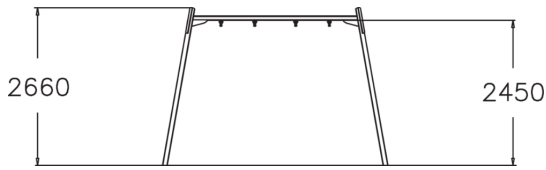

Metallic swing set for two seats. Seats should be ordered separately (210 cm chains). For a surcharge, you can order the foundation plate kit 929531SP for non-concrete installation.

| | |
|-------------------------------|-----------------------------------|
| User age | 4+ |
| Number of users | 2 |
| Product length, mm | 1700 |
| Product width, mm | 3820 |
| Product height, mm | 2660 |
| Impact area, m ² | 25.5 |
| Falling space, m ² | 25.5 |
| Height required, mm | 3200 |
| Max. free fall height, mm | 1400 |
| Safety info | EN 1176-1, 2 TÜV |
| Installation time (for 1), H | 6 |
| Foundation options | deep_mounting surface_mounting |
| Metal | |