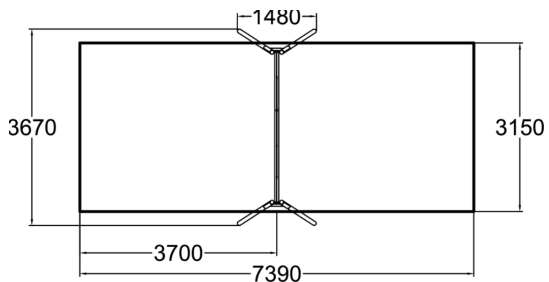

Metallic swing set for two seats. Includes the foundation plate kit 929531SP for non-concrete installation. Seats should be ordered separately (160 cm chains).

| | |
|-------------------------------|---|
| Number of users | 2 |
| Product length, mm | 1490 |
| Product width, mm | 3670 |
| Product height, mm | 2270 |
| Impact area, m ² | 23.3 |
| Falling space, m ² | 23.3 |
| Height required, mm | 3200 |
| Max. free fall height, mm | 1200 |
| Safety info | EN 1176-1, 2:2008 TÜV |
| Foundation options | deep_mounting surface_mounting |
| Metal |  |