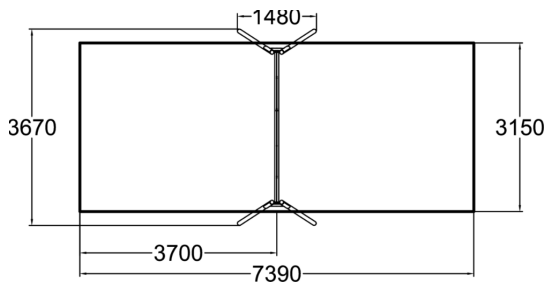

Metallic swing set for two seats. Includes the foundation plate kit 929531SP for non-concrete installation. Seats should be ordered separately (160 cm chains).

Number of users	2
Product length, mm	1490
Product width, mm	3670
Product height, mm	2270
Impact area, m <sup>2</sup>	23.3
Falling space, m <sup>2</sup>	23.3
Height required, mm	3200
Max. free fall height, mm	1200
Safety info	EN 1176-1, 2:2008 TÜV
Foundation options	deep_mounting surface_mounting
Metal	