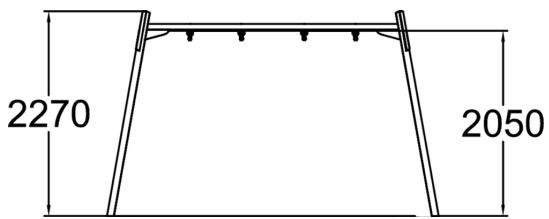

Metallic swing set for two seats. Includes the foundation plate kit 929531SP for non-concrete installation. Seats should be ordered separately (160 cm chains).

| | |
|-------------------------------|---|
| Number of users | 2 |
| Product length, mm | 1490 |
| Product width, mm | 3670 |
| Product height, mm | 2270 |
| Impact area, m ² | 23.3 |
| Falling space, m ² | 23.3 |
| Height required, mm | 3200 |
| Max. free fall height, mm | 1200 |
| Safety info | EN 1176-1, 2:2008 TÜV |
| Foundation options | deep_mounting surface_mounting |
| Metal |  |