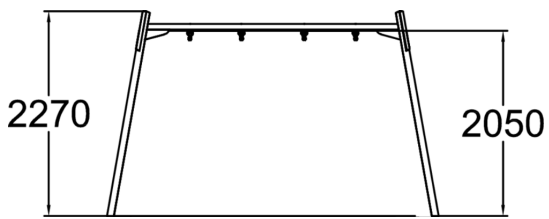

Metallic swing set for two seats. Includes the foundation plate kit 929531SP for non-concrete installation. Seats should be ordered separately (160 cm chains).

Number of users	2
Product length, mm	1490
Product width, mm	3670
Product height, mm	2270
Impact area, m <sup>2</sup>	23.3
Falling space, m <sup>2</sup>	23.3
Height required, mm	3200
Max. free fall height, mm	1200
Safety info	EN 1176-1, 2:2008 TÜV
Foundation options	deep_mounting surface_mounting
Metal	