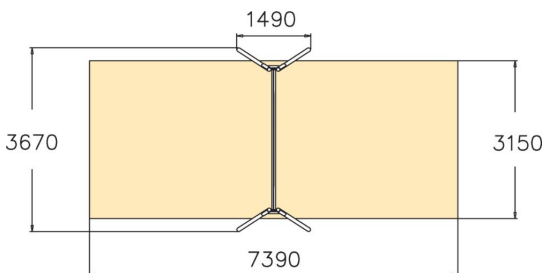

Metallic swing set for two seats. Three color options: dark gray RAL7024, gray RAL 9023 or unpainted hot galvanized steel. Seats should be ordered separately (160 cm chains). For a surcharge, you can order the foundation plate kit 929531SP for non-concrete installation.

User age	1+
Number of users	2
Product length, mm	1490
Product width, mm	3670
Product height, mm	2270
Impact area, m ²	23.3
Falling space, m ²	23.3
Height required, mm	3200
Max. free fall height, mm	1200
Safety info	EN 1176-1, 2 TÜV
Installation time (for 1), H	6
Foundation options	Deep mounting Surface mounting
Metal	