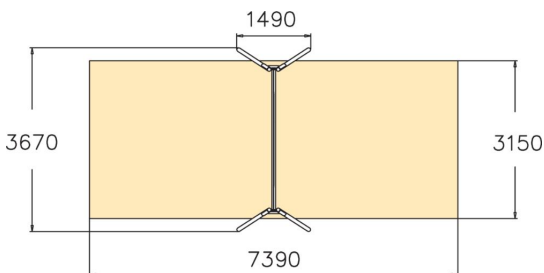

Metallic swing set for two seats. Three color options: dark gray RAL7024, gray RAL 9023 or unpainted hot galvanized steel. Seats should be ordered separately (160 cm chains). For a surcharge, you can order the foundation plate kit 929531SP for non-concrete installation.

User age	1+
Number of users	2
Product length, mm	1490
Product width, mm	3670
Product height, mm	2270
Impact area, m ²	23.3
Falling space, m ²	23.3
Height required, mm	3200
Max. free fall height, mm	1200
Safety info	EN 1176-1, 2 TÜV
Installation time (for 1), H	6
Foundation options	Deep mounting Surface mounting
Metal	