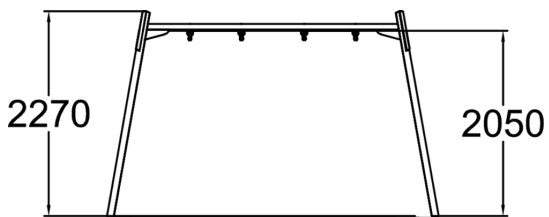

Metallic swing set for two seats. Three color options: dark gray RAL7024, gray RAL 9023 or unpainted hot galvanized steel. Seats should be ordered separately (160 cm chains). For a surcharge, you can order the foundation plate kit 929531SP for non-concrete installation.

User age	1+
Number of users	2
Product length, mm	3670
Product width, mm	1480
Product height, mm	2270
Impact area, m ²	23.3
Falling space, m ²	23.3
Height required, mm	3200
Max. free fall height, mm	1200
Safety info	EN 1176-1, 2 TÜV
Installation time (for 1), H	6
Foundation options	deep_mounting surface_mounting
Metal	