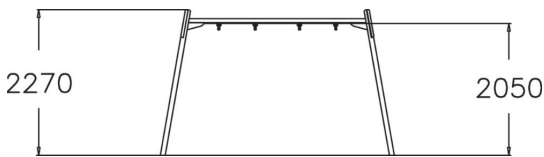

Metallic swing set for two seats. Three color options: dark gray RAL7024, gray RAL 9023 or unpainted hot galvanized steel. Seats should be ordered separately (160 cm chains). For a surcharge, you can order the foundation plate kit 929531SP for non-concrete installation.

User age	1+
Number of users	2
Product length, mm	1490
Product width, mm	3670
Product height, mm	2270
Impact area, m ²	23.3
Falling space, m ²	23.3
Height required, mm	3200
Max. free fall height, mm	1200
Safety info	EN 1176-1, 2 TÜV
Installation time (for 1), H	6
Foundation options	Deep mounting Surface mounting
Metal	