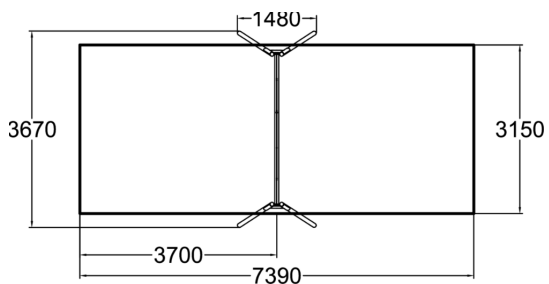

Metallic swing set for two seats. Three color options: dark gray RAL7024, gray RAL 9023 or unpainted hot galvanized steel. Seats should be ordered separately (160 cm chains). For a surcharge, you can order the foundation plate kit 929531SP for non-concrete installation.

User age	1+
Number of users	2
Product length, mm	3670
Product width, mm	1480
Product height, mm	2270
Impact area, m ²	23.3
Falling space, m ²	23.3
Height required, mm	3200
Max. free fall height, mm	1200
Safety info	EN 1176-1, 2 TÜV
Installation time (for 1), H	6
Foundation options	deep_mounting surface_mounting
Metal	