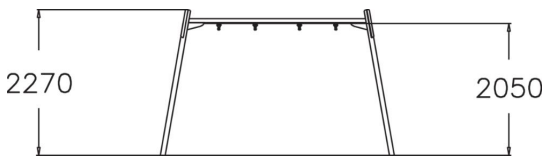

Metallic swing set for two seats. Three color options: dark gray RAL7024, gray RAL 9023 or unpainted hot galvanized steel. Seats should be ordered separately (160 cm chains). For a surcharge, you can order the foundation plate kit 929531SP for non-concrete installation.

User age	1+
Number of users	2
Product length, mm	1490
Product width, mm	3670
Product height, mm	2270
Impact area, m ²	23.3
Falling space, m ²	23.3
Height required, mm	3200
Max. free fall height, mm	1200
Safety info	EN 1176-1, 2 TÜV
Installation time (for 1), H	6
Foundation options	Deep mounting Surface mounting
Metal	