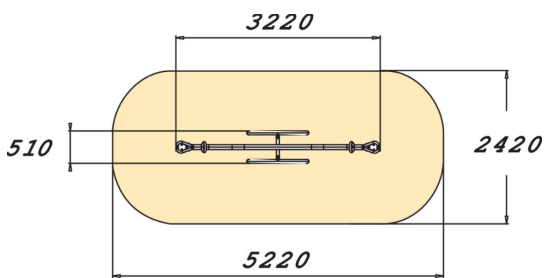

Metal seesaw for two.

User age	3+
Number of users	2
Product length, mm	3220
Product width, mm	510
Product height, mm	890
Impact area, m ²	11.8
Falling space, m ²	11.8
Height required, mm	2660
Max. free fall height, mm	1100
Safety info	EN 1176-1, 6 TÜV
Installation time (for 1), H	3
Foundation options	deep_mounting surface_mounting
Metal	
Colour of walls and HPL	