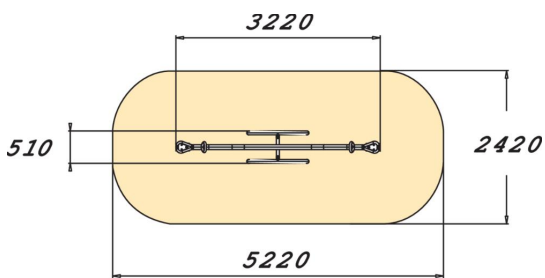

Metal seesaw for two.

User age	3+
Number of users	2
Product length, mm	3220
Product width, mm	510
Product height, mm	890
Impact area, m ²	11.8
Falling space, m ²	11.8
Height required, mm	2660
Max. free fall height, mm	1100
Safety info	EN 1176-1, 6 TÜV
Installation time (for 1), H	3
Foundation options	deep_mounting surface_mounting
Metal	
Colour of walls and HPL	