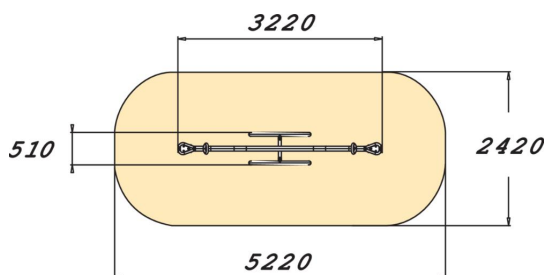

Metal seesaw for two.

User age	3+
Number of users	2
Product length, mm	3220
Product width, mm	510
Product height, mm	890
Impact area, m ²	11.8
Falling space, m ²	11.8
Height required, mm	2660
Max. free fall height, mm	1100
Safety info	EN 1176-1, 6 TÜV
Installation time (for 1), H	3
Foundation options	deep_mounting surface_mounting
Metal	
Colour of walls and HPL	