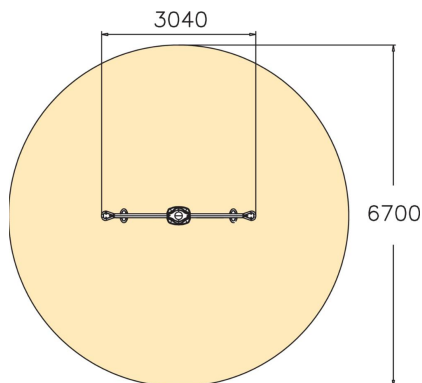

Xspeed for 2

A rotating play equipment for two persons, with benches rotating around a pole and moving up and down. The benches are located at a height of 640 mm. Whirling around in the equipment offers children a fun way of developing their sense of balance.

User age	6+
Number of users	2
Product length, mm	3040
Product width, mm	360
Product height, mm	2350
Impact area, m <sup>2</sup>	35.3
Falling space, m <sup>2</sup>	35.3
Height required, mm	2350
Max. free fall height, mm	1000
Safety info	EN 1176-1, 6 TÜV
Installation time (for 1), H	4
Foundation options	deep_mounting surface_mounting
Metal	
Colour of walls and HPL	