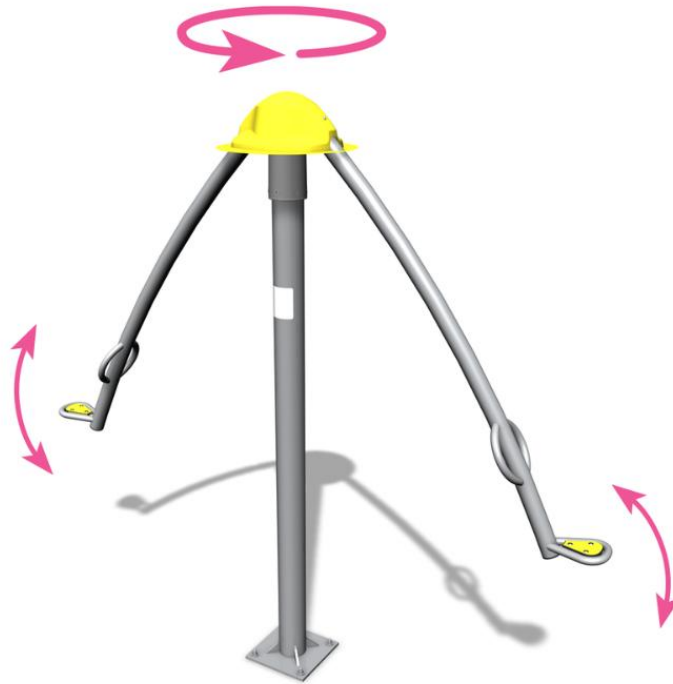

Xspeed for 2

A rotating play equipment for two persons, with benches rotating around a pole and moving up and down. The benches are located at a height of 640 mm. Whirling around in the equipment offers children a fun way of developing their sense of balance.

User age	6+
Number of users	2
Product length, mm	3040
Product width, mm	360
Product height, mm	2350
Impact area, m ²	35.3
Falling space, m ²	35.3
Height required, mm	2350
Max. free fall height, mm	1000
Safety info	EN 1176-1, 6 TÜV
Installation time (for 1), H	4
Foundation options	Deep mounting Surface mounting
Metal colour	
Colour of walls and HPL	