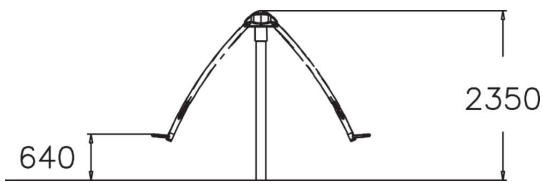

Xspeed for 2

A rotating play equipment for two persons, with benches rotating around a pole and moving up and down. The benches are located at a height of 640 mm. Whirling around in the equipment offers children a fun way of developing their sense of balance.

User age	6+
Number of users	2
Product length, mm	3040
Product width, mm	360
Product height, mm	2350
Impact area, m <sup>2</sup>	35.3
Falling space, m <sup>2</sup>	35.3
Height required, mm	2350
Max. free fall height, mm	1000
Safety info	EN 1176-1, 6 TÜV
Installation time (for 1), H	4
Foundation options	deep_mounting surface_mounting
Metal	
Colour of walls and HPL	