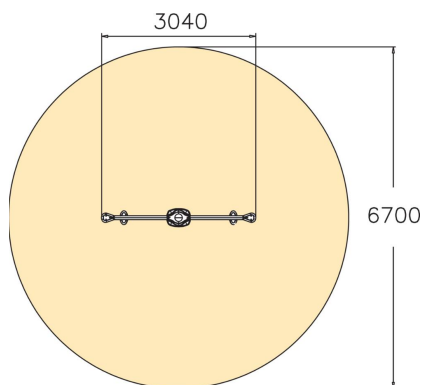

Xspeed for 2

A rotating play equipment for two persons, with benches rotating around a pole and moving up and down. The benches are located at a height of 640 mm. Whirling around in the equipment offers children a fun way of developing their sense of balance.

User age	6+
Number of users	2
Product length, mm	3040
Product width, mm	360
Product height, mm	2350
Impact area, m ²	35.3
Falling space, m ²	35.3
Height required, mm	2350
Max. free fall height, mm	1000
Safety info	EN 1176-1, 6 TÜV
Installation time (for 1), H	4
Foundation options	Deep mounting Surface mounting
Metal colour	
Colour of walls and HPL	