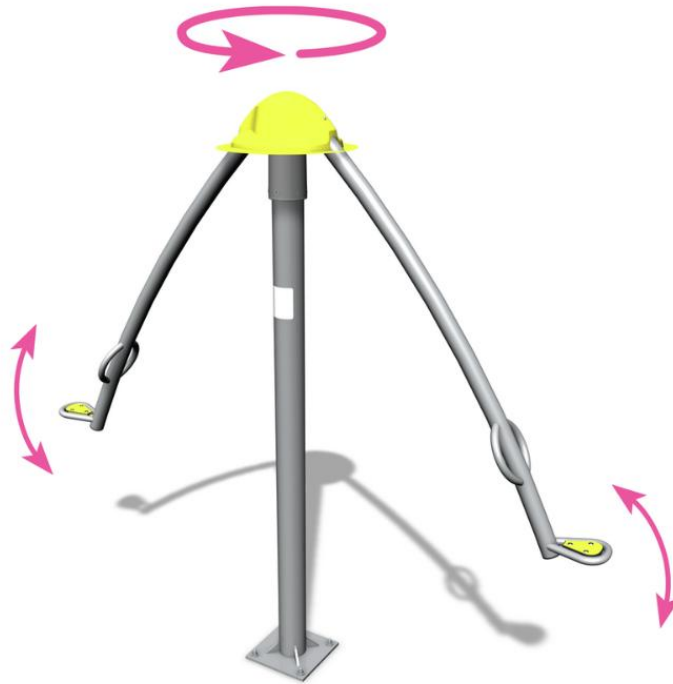

Xspeed for 2

A rotating play equipment for two persons, with benches rotating around a pole and moving up and down. The benches are located at a height of 640 mm. Whirling around in the equipment offers children a fun way of developing their sense of balance.

User age	6+
Number of users	2
Product length, mm	3040
Product width, mm	360
Product height, mm	2350
Impact area, m <sup>2</sup>	35.3
Falling space, m <sup>2</sup>	35.3
Height required, mm	2350
Max. free fall height, mm	1000
Safety info	EN 1176-1, 6 TÜV
Installation time (for 1), H	4
Foundation options	deep_mounting surface_mounting
Metal	
Colour of walls and HPL	