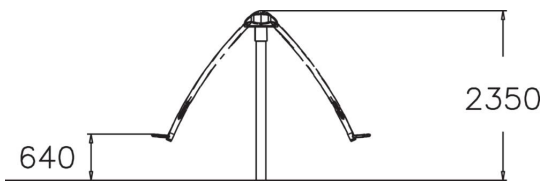

Xspeed for 2

A rotating play equipment for two persons, with benches rotating around a pole and moving up and down. The benches are located at a height of 640 mm. Whirling around in the equipment offers children a fun way of developing their sense of balance.

User age	6+
Number of users	2
Product length, mm	3040
Product width, mm	360
Product height, mm	2350
Impact area, m ²	35.3
Falling space, m ²	35.3
Height required, mm	2350
Max. free fall height, mm	1000
Safety info	EN 1176-1, 6 TÜV
Installation time (for 1), H	4
Foundation options	Deep mounting Surface mounting
Metal colour	
Colour of walls and HPL	