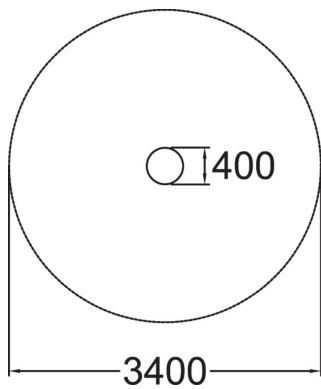

# Shaky step

Deep mounting foundation 705101 or rubber base 706923 for surface mounting must be ordered separately.

User age	4+
Number of users	1
Product length, mm	400
Product width, mm	400
Product height, mm	320
Falling space, m <sup>2</sup>	9.1
Height required, mm	2120
Max. free fall height, mm	600
Safety info	EN 1176-1, (6) TÜV
Installation time (for 1), H	1
Foundation options	Deep mounting Surface mounting
Colour of walls and HPL	●