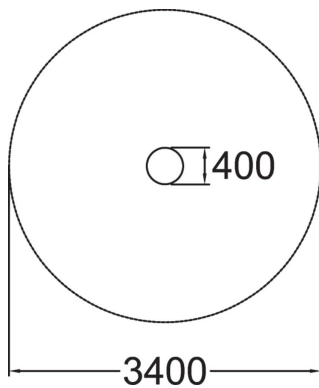

# Shaky step

Deep mounting foundation 705101 or rubber base 706923 for surface mounting must be ordered separately.

User age	4+
Number of users	1
Product length, mm	400
Product width, mm	400
Product height, mm	320
Falling space, m <sup>2</sup>	9.1
Height required, mm	2120
Max. free fall height, mm	600
Safety info	EN 1176-1, (6) TÜV
Installation time (for 1), H	1
Foundation options	deep_mounting surface_mounting
Colour of walls and HPL	●