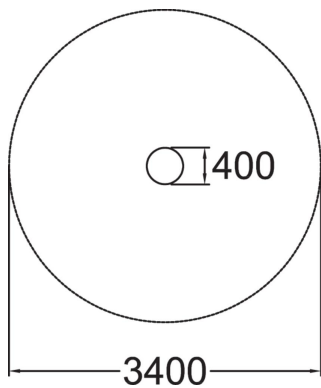

Shaky step

Deep mounting foundation 705101 or rubber base 706923 for surface mounting must be ordered separately.

User age	4+
Number of users	1
Product length, mm	400
Product width, mm	400
Product height, mm	320
Falling space, m ²	9.1
Height required, mm	2120
Max. free fall height, mm	600
Safety info	EN 1176-1, (6) TÜV
Installation time (for 1), H	1
Foundation options	deep_mounting surface_mounting
Colour of walls and HPL	●