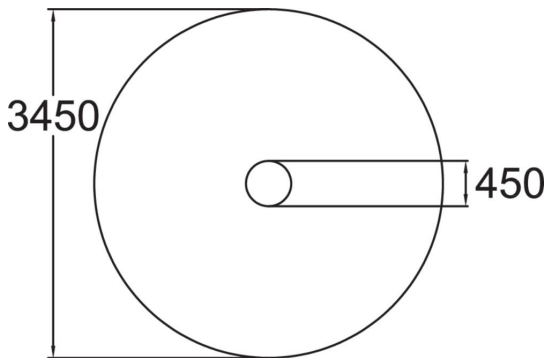

Rubber button

User age	1+
Number of users	1
Product length, mm	450
Product width, mm	450
Product height, mm	300
Falling space, m ²	9.4
Height required, mm	2100
Max. free fall height, mm	300
Safety info	EN 1176-1 TÜV
Installation time (for 1), H	0.5
Foundation options	deep_mounting surface_mounting