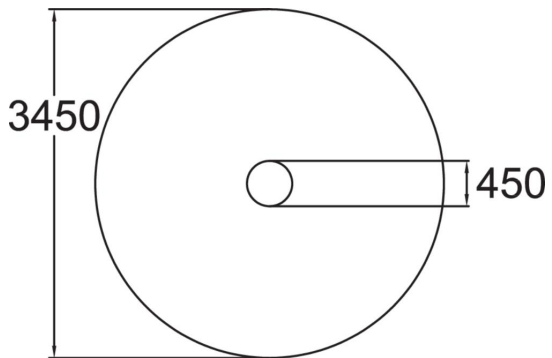

Rubber button

User age	1+
Number of users	1
Product length, mm	450
Product width, mm	450
Product height, mm	300
Falling space, m ²	9.4
Height required, mm	2100
Max. free fall height, mm	300
Safety info	EN 1176-1 TÜV
Installation time (for 1), H	0.5
Foundation options	deep_mounting surface_mounting