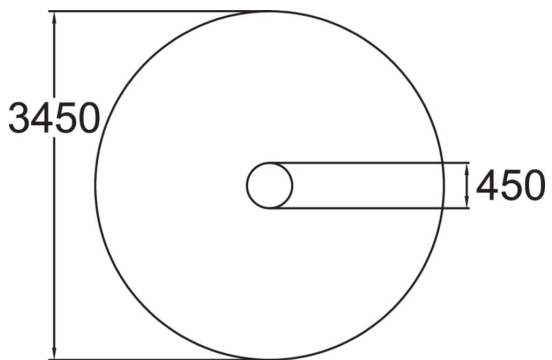

Rubber button

User age	1+
Number of users	1
Product length, mm	450
Product width, mm	450
Product height, mm	300
Falling space, m ²	9.4
Height required, mm	2100
Max. free fall height, mm	300
Safety info	EN 1176-1 TÜV
Installation time (for 1), H	0.5
Foundation options	Deep mounting Surface mounting