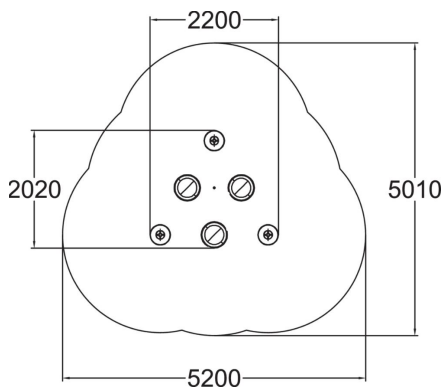

Union is formed by three carousels and three balancing buttons.

| | |
|-------------------------------|-----------------------------------|
| User age | 2+ |
| Number of users | 9 |
| Product length, mm | 2200 |
| Product width, mm | 2020 |
| Product height, mm | 1250 |
| Impact area, m ² | 19.5 |
| Falling space, m ² | 19.7 |
| Height required, mm | 2090 |
| Max. free fall height, mm | 600 |
| Safety info | EN 1176-1, 5 TÜV |
| Installation time (for 1), H | 10 |
| Foundation options | deep_mounting surface_mounting |