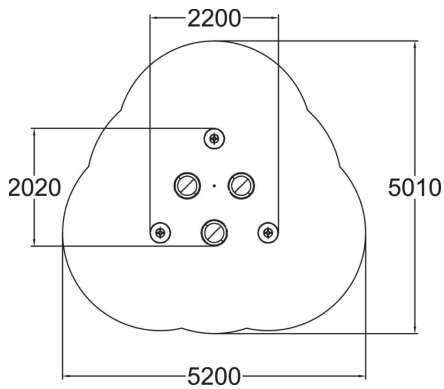

Union is formed by three carousels and three balancing buttons.

User age	2+
Number of users	9
Product length, mm	2200
Product width, mm	2020
Product height, mm	1250
Impact area, m <sup>2</sup>	19.5
Falling space, m <sup>2</sup>	19.7
Height required, mm	2090
Max. free fall height, mm	600
Safety info	EN 1176-1, 5 TÜV
Installation time (for 1), H	10
Foundation options	deep_mounting surface_mounting