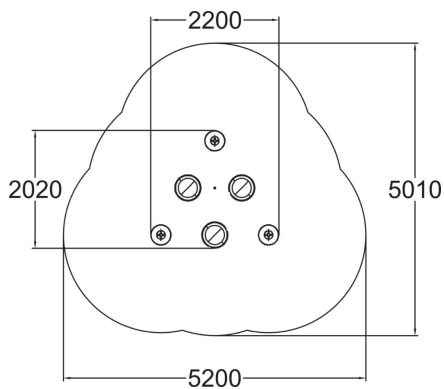

Union is formed by three carousels and three balancing buttons.

User age	2+
Number of users	9
Product length, mm	2200
Product width, mm	2020
Product height, mm	1250
Impact area, m ²	19.5
Falling space, m ²	19.7
Height required, mm	2090
Max. free fall height, mm	290
Safety info	EN 1176-1, (5) TÜV
Installation time (for 1), H	10
Foundation options	Deep mounting Surface mounting