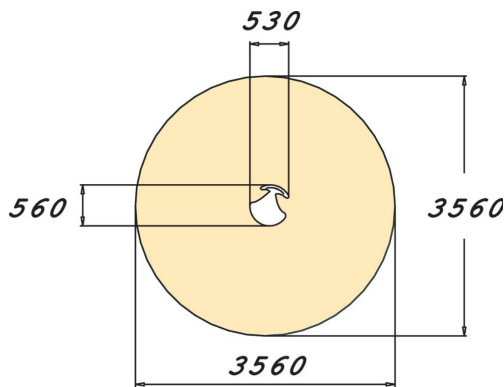

Froggy is a fun carousel for one. Whirling around in this ergonomically designed carousel develops balance. Even a small child is able to climb to Froggy and kick for speed without help. Handle provides a firm grip.

| | |
|-------------------------------|-----------------------------------|
| User age | 2+ |
| Number of users | 1 |
| Product length, mm | 540 |
| Product width, mm | 560 |
| Product height, mm | 610 |
| Impact area, m ² | 10 |
| Falling space, m ² | 10 |
| Height required, mm | 1870 |
| Max. free fall height, mm | 1000 |
| Safety info | EN 1176-1, 5 TÜV |
| Installation time (for 1), H | 2 |
| Foundation options | deep_mounting surface_mounting |