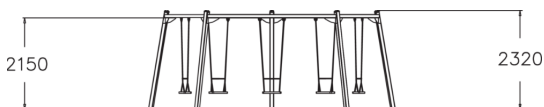

Super fun metallic swing frame for five with 160 cm long swing chains. Includes swing seats. Colour dark grey RAL7024. Surface mounting option is with product number 220005B.

User age	4+
Number of users	5
Product length, mm	5850
Product width, mm	5570
Product height, mm	2320
Impact area, m <sup>2</sup>	46
Falling space, m <sup>2</sup>	46
Height required, mm	2800
Max. free fall height, mm	1300
Safety info	EN 1176-1, 2 TÜV
Installation time (for 1), H	18
Foundation options	deep_mounting surface_mounting
Metal	