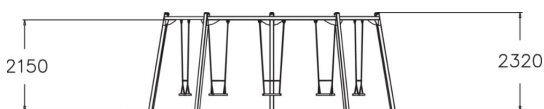

Super fun metallic swing frame for five with 160 cm long swing chains. Includes swing seats. Colour dark grey RAL7024.

User age	4+
Number of users	5
Product length, mm	5850
Product width, mm	5570
Product height, mm	2320
Impact area, m <sup>2</sup>	46
Falling space, m <sup>2</sup>	46
Height required, mm	2800
Max. free fall height, mm	1300
Safety info	EN 1176-1, 2 TÜV
Installation time (for 1), H	18
Foundation options	Deep mounting Surface mounting
Metal	