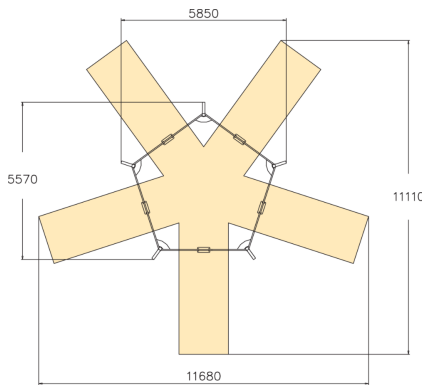

Super fun metallic swing frame for five with 160 cm long swing chains. Includes swing seats. Colour dark grey RAL7024. Surface mounting option is with product number 220005B.

User age	4+
Number of users	5
Product length, mm	5850
Product width, mm	5570
Product height, mm	2320
Impact area, m <sup>2</sup>	46
Falling space, m <sup>2</sup>	46
Height required, mm	2800
Max. free fall height, mm	1300
Safety info	EN 1176-1, 2 TÜV
Installation time (for 1), H	18
Foundation options	deep_mounting surface_mounting
Metal	