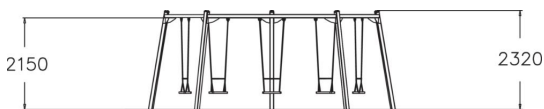

Super fun metallic swing frame for five with 160 cm long swing chains. Includes swing seats. Colour dark grey RAL7024.

|                               |   |
|-------------------------------|---|
| User age                      | 4+  |
| Number of users               | 5   |
| Product length, mm            | 5850  |
| Product width, mm             | 5570  |
| Product height, mm            | 2320  |
| Impact area, m <sup>2</sup>   | 46  |
| Falling space, m <sup>2</sup> | 46  |
| Height required, mm           | 2800  |
| Max. free fall height, mm     | 1300  |
| Safety info                   | EN 1176-1, 2 TÜV  |
| Installation time (for 1), H  | 18  |
| Foundation options            | Deep mounting<br>Surface mounting   |
| Metal                         |  |