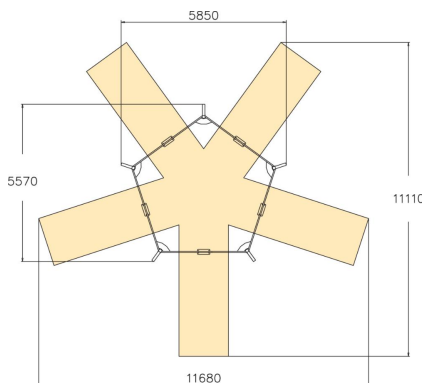

Super fun metallic swing frame for five with 160 cm long swing chains. Includes swing seats. Colour dark grey RAL7024. Surface mounting option is with product number 220005B.

User age	4+
Number of users	5
Product length, mm	5850
Product width, mm	5570
Product height, mm	2320
Impact area, m ²	46
Falling space, m ²	46
Height required, mm	2800
Max. free fall height, mm	1300
Safety info	EN 1176-1, 2 TÜV
Installation time (for 1), H	18
Foundation options	deep_mounting surface_mounting
Metal	