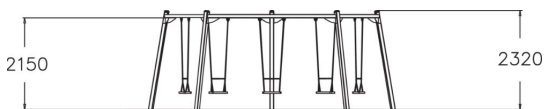

Super fun metallic swing frame for five with 160 cm long swing chains. Includes swing seats. Colour dark grey RAL7024. Surface mounting option is with product number 220005B.

User age	4+
Number of users	5
Product length, mm	5850
Product width, mm	5570
Product height, mm	2320
Impact area, m ²	46
Falling space, m ²	46
Height required, mm	2800
Max. free fall height, mm	1300
Safety info	EN 1176-1, 2 TÜV
Installation time (for 1), H	18
Foundation options	deep_mounting surface_mounting
Metal	