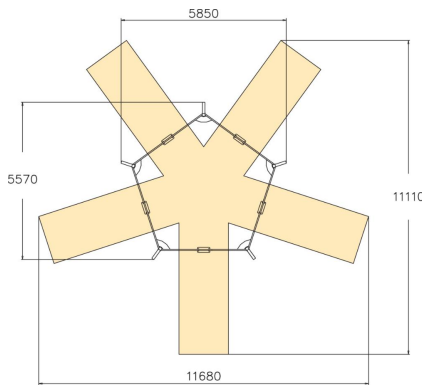

Super fun metallic swing frame for five with 160 cm long swing chains. Includes swing seats. Colour dark grey RAL7024.

User age	4+
Number of users	5
Product length, mm	5850
Product width, mm	5570
Product height, mm	2320
Impact area, m <sup>2</sup>	46
Falling space, m <sup>2</sup>	46
Height required, mm	2800
Max. free fall height, mm	1300
Safety info	EN 1176-1, 2 TÜV
Installation time (for 1), H	18
Foundation options	Deep mounting Surface mounting
Metal	