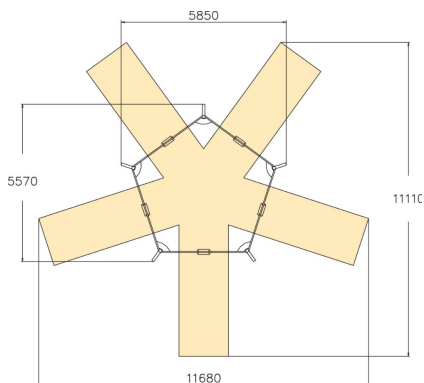

Super fun metallic swing frame for five with 160 cm long swing chains. Includes swing seats. Colour dark grey RAL7024.

|                               |   |
|-------------------------------|---|
| User age                      | 4+  |
| Number of users               | 5   |
| Product length, mm            | 5850  |
| Product width, mm             | 5570  |
| Product height, mm            | 2320  |
| Impact area, m <sup>2</sup>   | 46  |
| Falling space, m <sup>2</sup> | 46  |
| Height required, mm           | 2800  |
| Max. free fall height, mm     | 1300  |
| Safety info                   | EN 1176-1, 2 TÜV  |
| Installation time (for 1), H  | 18  |
| Foundation options            | Deep mounting<br>Surface mounting   |
| Metal                         |  |