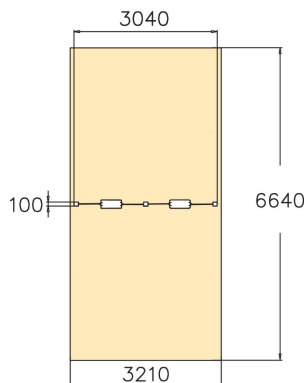

A metal swing set suitable for small children with two seats. Rocking stimulates the balance of the inner ear, which in turn develops motor skills and balance. Three color options: dark gray RAL 7024, grey RAL 9023 or unpainted hot galvanized steel. Seats should be ordered separately (160 cm chains, rubber or car seat covers). For a surcharge, you can order the foundation plate kit 929531SP for non-concrete installation. Surface mounting also possible.

User age	1
Number of users	2
Product length, mm	100
Product width, mm	3040
Product height, mm	1700
Impact area, m ²	21.3
Falling space, m ²	21.3
Height required, mm	2500
Max. free fall height, mm	1000
Safety info	EN 1176-1, 2 TÜV
Installation time (for 1), H	6
Foundation options	Deep mounting Surface mounting
Metal	