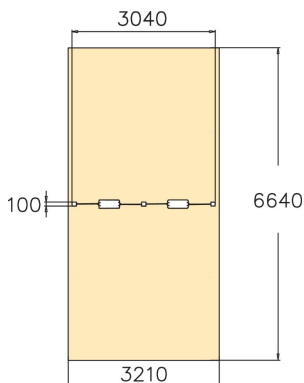

A metal swing set suitable for small children with two seats. Rocking stimulates the balance of the inner ear, which in turn develops motor skills and balance. Three color options: dark gray RAL 7024, grey RAL 9023 or unpainted hot galvanized steel. Seats should be ordered separately (160 cm chains, rubber or cradle seats). For a surcharge, you can order the foundation plate kit for non-concrete installation. Surface mounting also possible.

User age	1
Number of users	2
Product length, mm	100
Product width, mm	3040
Product height, mm	1680
Impact area, m ²	21.3
Falling space, m ²	21.3
Height required, mm	2500
Max. free fall height, mm	1000
Safety info	EN 1176-1, 2 TÜV
Installation time (for 1), H	6
Foundation options	deep_mounting surface_mounting
Metal	