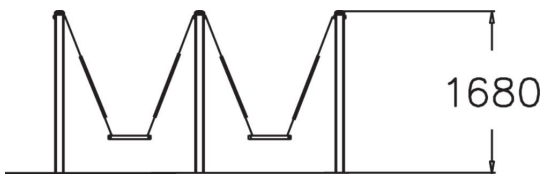

A metal swing set suitable for small children with two seats. Rocking stimulates the balance of the inner ear, which in turn develops motor skills and balance. Three color options: dark gray RAL 7024, grey RAL 9023 or unpainted hot galvanized steel. Seats should be ordered separately (160 cm chains, rubber or car seat covers). For a surcharge, you can order the foundation plate kit 929531SP for non-concrete installation. Surface mounting also possible.

User age	1
Number of users	2
Product length, mm	100
Product width, mm	3040
Product height, mm	1700
Impact area, m ²	21.3
Falling space, m ²	21.3
Height required, mm	2500
Max. free fall height, mm	1000
Safety info	EN 1176-1, 2 TÜV
Installation time (for 1), H	6
Foundation options	Deep mounting Surface mounting
Metal	