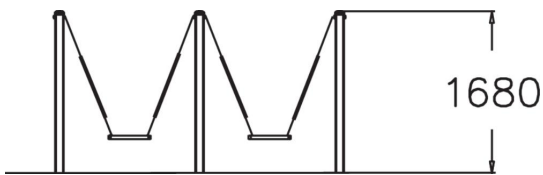

A metal swing set suitable for small children with two seats. Rocking stimulates the balance of the inner ear, which in turn develops motor skills and balance. Three color options: dark gray RAL 7024, grey RAL 9023 or unpainted hot galvanized steel. Seats should be ordered separately (160 cm chains, rubber or cradle seats). For a surcharge, you can order the foundation plate kit for non-concrete installation. Surface mounting also possible.

User age	1
Number of users	2
Product length, mm	100
Product width, mm	3040
Product height, mm	1680
Impact area, m ²	21.3
Falling space, m ²	21.3
Height required, mm	2500
Max. free fall height, mm	1000
Safety info	EN 1176-1, 2 TÜV
Installation time (for 1), H	6
Foundation options	deep_mounting surface_mounting
Metal	