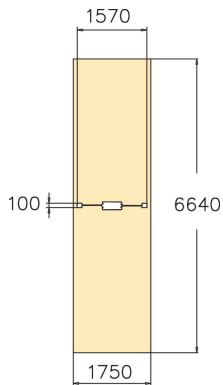

A metal swing set suitable for small children with one seat. Rocking stimulates the balance of the inner ear, which in turn develops motor skills and balance. Three color options: dark gray RAL 7024, grey RAL 9023 or unpainted hot galvanized steel. Seat should be ordered separately (160 cm chains, rubber or car seat covers). For a surcharge, you can order the foundation plate kit 929531SP for non-concrete installation.

|                               |                                   |
|-------------------------------|-----------------------------------|
| User age                      | 1+                                |
| Number of users               | 1                                 |
| Product length, mm            | 100                               |
| Product width, mm             | 1580                              |
| Product height, mm            | 1680                              |
| Impact area, m <sup>2</sup>   | 11.6                              |
| Falling space, m <sup>2</sup> | 11.6                              |
| Height required, mm           | 2500                              |
| Max. free fall height, mm     | 1000                              |
| Safety info                   | EN 1176-1, 2 TÜV                  |
| Installation time (for 1), H  | 4                                 |
| Foundation options            | Deep mounting<br>Surface mounting |
| Metal colour                  |                                   |