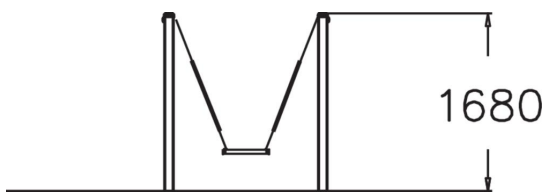

A metal swing set suitable for small children with one seat. Rocking stimulates the balance of the inner ear, which in turn develops motor skills and balance. Three color options: dark gray RAL 7024, grey RAL 9023 or unpainted hot galvanized steel. Seat should be ordered separately (160 cm chains, rubber or cradle seats). For a surcharge, you can order the foundation plate kit for non-concrete installation.

User age	1+
Number of users	1
Product length, mm	100
Product width, mm	1580
Product height, mm	1680
Impact area, m ²	11.6
Falling space, m ²	11.6
Height required, mm	2500
Max. free fall height, mm	1000
Safety info	EN 1176-1, 2 TÜV
Installation time (for 1), H	4
Foundation options	deep_mounting surface_mounting
Metal	