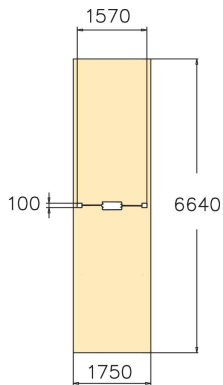

A metal swing set suitable for small children with one seat. Rocking stimulates the balance of the inner ear, which in turn develops motor skills and balance. Three color options: dark gray RAL 7024, grey RAL 9023 or unpainted hot galvanized steel. Seat should be ordered separately (160 cm chains, rubber or cradle seats). For a surcharge, you can order the foundation plate kit for non-concrete installation.

User age	1+
Number of users	1
Product length, mm	100
Product width, mm	1580
Product height, mm	1680
Impact area, m ²	11.6
Falling space, m ²	11.6
Height required, mm	2500
Max. free fall height, mm	1000
Safety info	EN 1176-1, 2 TÜV
Installation time (for 1), H	4
Foundation options	deep_mounting surface_mounting
Metal	