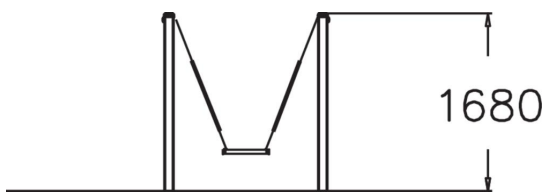

A metal swing set suitable for small children with one seat. Rocking stimulates the balance of the inner ear, which in turn develops motor skills and balance. Three color options: dark gray RAL 7024, grey RAL 9023 or unpainted hot galvanized steel. Seat should be ordered separately (160 cm chains, rubber or car seat covers). For a surcharge, you can order the foundation plate kit 929531SP for non-concrete installation.

|                               |                                   |
|-------------------------------|-----------------------------------|
| User age                      | 1+                                |
| Number of users               | 1                                 |
| Product length, mm            | 100                               |
| Product width, mm             | 1580                              |
| Product height, mm            | 1680                              |
| Impact area, m <sup>2</sup>   | 11.6                              |
| Falling space, m <sup>2</sup> | 11.6                              |
| Height required, mm           | 2500                              |
| Max. free fall height, mm     | 1000                              |
| Safety info                   | EN 1176-1, 2 TÜV                  |
| Installation time (for 1), H  | 4                                 |
| Foundation options            | Deep mounting<br>Surface mounting |
| Metal colour                  |                                   |