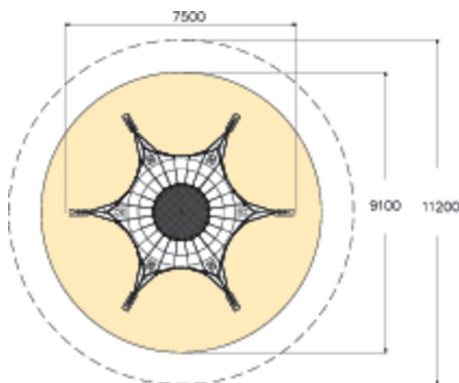

Spider L is a fun climbing structure featuring a flexible center area surrounded by netting. The product is also available in orange-black colour combination (220225), or in smaller M-size.

User age	6+
Number of users	17
Product length, mm	7500
Product width, mm	7500
Product height, mm	1500
Impact area, m ²	65
Height required, mm	3000
Max. free fall height, mm	1500
Installation time (for 1), H	34
Foundation options	deep_mounting