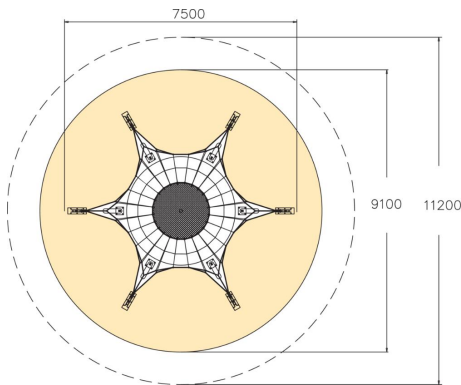

Spider L is a fun climbing structure featuring a flexible center area surrounded by netting. The product is also available in orange-black colour combination (220225), or in smaller M-size.

User age	6+
Number of users	17
Product length, mm	7500
Product width, mm	7500
Product height, mm	1500
Impact area, m ²	65
Height required, mm	3000
Max. free fall height, mm	1500
Installation time (for 1), H	34
Foundation options	deep_mounting
Metal	
Ropes	