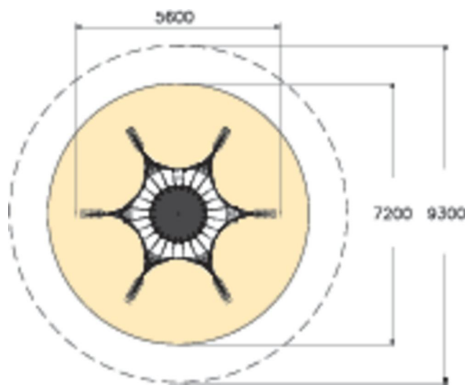

Spider M is a fun climbing structure featuring a flexible center area surrounded by netting. The product is also available in orange-black colour combination (220220), or in bigger L-size.

User age	2+
Number of users	13
Product length, mm	5600
Product width, mm	5600
Product height, mm	1200
Impact area, m ²	40.7
Height required, mm	2700
Max. free fall height, mm	1200
Installation time (for 1), H	34
Foundation options	deep_mounting
Metal	
Ropes	