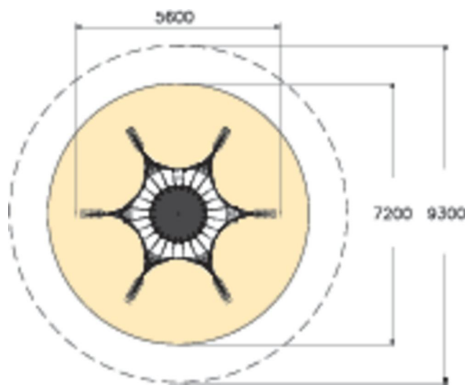

Spider M is a fun climbing structure featuring a flexible center area surrounded by netting. The product is also available in orange-black colour combination (220220), or in bigger L-size.

| | |
|------------------------------|---------------|
| User age | 2+ |
| Number of users | 13 |
| Product length, mm | 5600 |
| Product width, mm | 5600 |
| Product height, mm | 1200 |
| Impact area, m ² | 40.7 |
| Height required, mm | 2700 |
| Max. free fall height, mm | 1200 |
| Installation time (for 1), H | 34 |
| Foundation options | deep_mounting |