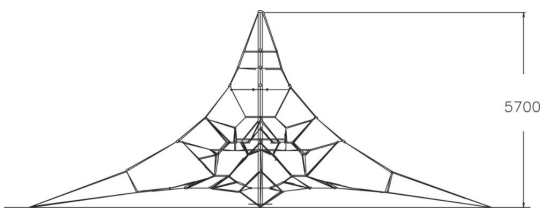

Pyramid Net L

Pyramid net provides a lot of movement, exercise, balance and fun. The climbing structure accommodates more challenges the deeper and higher you climb. Pyramid net offers high capacity in a compact format and it is suited to a wide age group! It is available in blue-grey or yellow-black colour combinations and in three sizes; S, M and L.

User age	6+
Number of users	46
Product length, mm	9900
Product width, mm	9900
Product height, mm	5700
Impact area, m ²	87
Falling space, m ²	112.1
Height required, mm	5700
Max. free fall height, mm	850
Safety info	EN 1176-1, 11:2008 TÜV
Installation time (for 1), H	28
Foundation options	Deep mounting