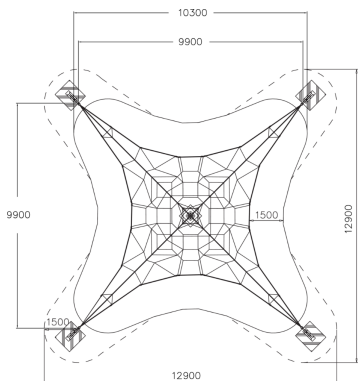

# Pyramid Net L

Pyramid net provides a lot of movement, exercise, balance and fun. The climbing structure accommodates more challenges the deeper and higher you climb. Pyramid net offers high capacity in a compact format and it is suited to a wide age group! It is available in blue-grey or yellow-black colour combinations and in three sizes; S, M and L.

User age	6+
Number of users	46
Product length, mm	9900
Product width, mm	9900
Product height, mm	5700
Impact area, m <sup>2</sup>	87
Falling space, m <sup>2</sup>	128.1
Height required, mm	5700
Max. free fall height, mm	850
Safety info	EN 1176-1, 11:2008 TÜV
Installation time (for 1), H	28
Foundation options	deep_mounting
Metal	
Ropes	