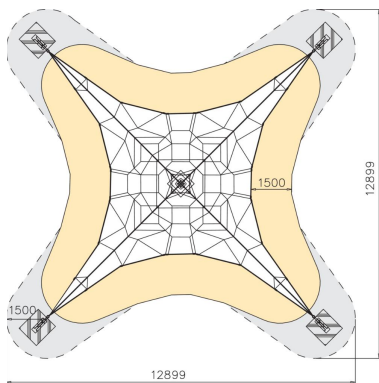

Pyramid Net L

Pyramid net provides a lot of movement, exercise, balance and fun. The climbing structure accommodates more challenges the deeper and higher you climb. Pyramid net offers high capacity in a compact format and it is suited to a wide age group! It is available in blue-grey or yellow-black colour combinations and in three sizes; S, M and L.

User age	6+
Number of users	46
Product length, mm	9900
Product width, mm	9900
Product height, mm	5700
Impact area, m ²	87
Falling space, m ²	112.1
Height required, mm	5700
Max. free fall height, mm	850
Safety info	EN 1176-1, 11:2008 TÜV
Installation time (for 1), H	28
Foundation options	Deep mounting