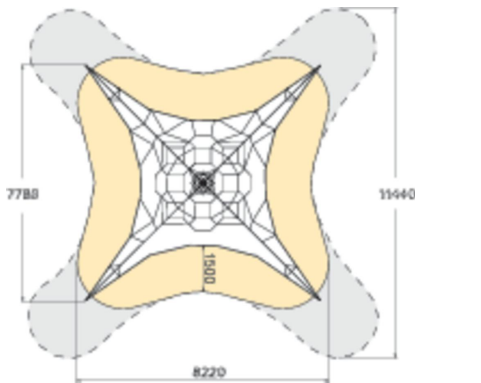

Pyramid Net M

Pyramid net provides a lot of movement, exercise, balance and fun. The climbing structure accommodates more challenges the deeper and higher you climb. Pyramid net offers high capacity in a compact format and it is suited to a wide age group! It is available in blue-grey or yellow-black colour combinations and in three sizes; S, M and L.

User age	6+
Number of users	35
Product length, mm	7780
Product width, mm	7780
Product height, mm	4450
Impact area, m ²	59.5
Falling space, m ²	83.3
Height required, mm	4450
Max. free fall height, mm	700
Safety info	EN 1176-1, 11:2008 TÜV
Installation time (for 1), H	28
Foundation options	deep_mounting
Metal	
Ropes	