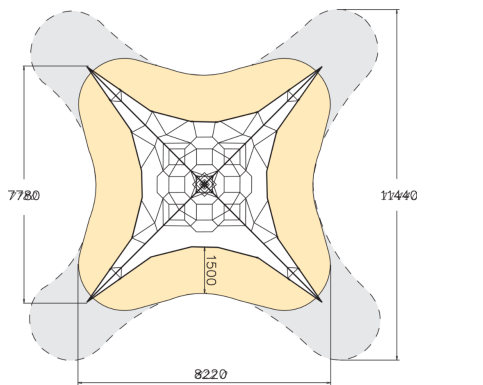

# Pyramid Net M

Pyramid net provides a lot of movement, exercise, balance and fun. The climbing structure accommodates more challenges the deeper and higher you climb. Pyramid net offers high capacity in a compact format and it is suited to a wide age group! It is available in blue-grey or yellow-black colour combinations and in three sizes; S, M and L.

User age	6+
Number of users	35
Product length, mm	7780
Product width, mm	7780
Product height, mm	4450
Impact area, m <sup>2</sup>	59.5
Falling space, m <sup>2</sup>	83.3
Height required, mm	4450
Max. free fall height, mm	700
Safety info	EN 1176-1, 11:2008 TÜV
Installation time (for 1), H	28
Foundation options	deep_mounting
Metal	
Ropes	