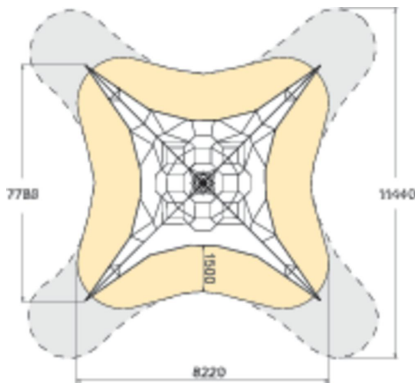

Pyramid Net M

Pyramid net provides a lot of movement, exercise, balance and fun. The climbing structure accommodates more challenges the deeper and higher you climb. Pyramid net offers high capacity in a compact format and it is suited to a wide age group! It is available in blue-grey or yellow-black colour combinations and in three sizes; S, M and L.

User age	6+
Number of users	35
Product length, mm	7780
Product width, mm	7780
Product height, mm	4450
Impact area, m ²	59.5
Falling space, m ²	83.3
Height required, mm	4450
Max. free fall height, mm	700
Safety info	EN 1176-1, 11:2008 TÜV
Installation time (for 1), H	28
Foundation options	Deep mounting