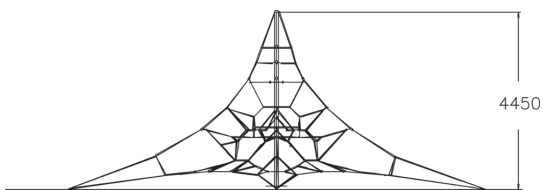

# Pyramid Net M

Pyramid net provides a lot of movement, exercise, balance and fun. The climbing structure accommodates more challenges the deeper and higher you climb. Pyramid net offers high capacity in a compact format and it is suited to a wide age group! It is available in blue-grey or yellow-black colour combinations and in three sizes; S, M and L.

User age	6+
Number of users	35
Product length, mm	7780
Product width, mm	7780
Product height, mm	4450
Impact area, m <sup>2</sup>	59.5
Falling space, m <sup>2</sup>	83.3
Height required, mm	4450
Max. free fall height, mm	700
Safety info	EN 1176-1, 11:2008 TÜV
Installation time (for 1), H	28
Foundation options	deep_mounting
Metal	
Ropes	