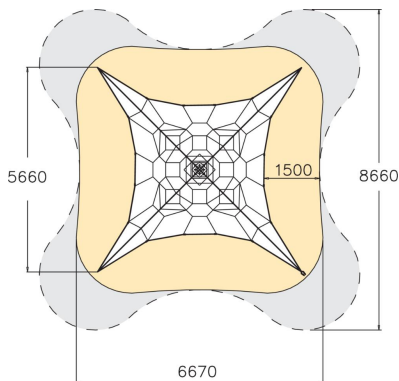

Pyramid Net S

Pyramid net provides a lot of movement, exercise, balance and fun. The climbing structure accommodates more challenges the deeper and higher you climb. Pyramid net offers high capacity in a compact format and it is suited to a wide age group! It is available in blue-grey or yellow-black colour combinations and in three sizes; S, M and L.

User age	6+
Number of users	28
Product length, mm	5660
Product width, mm	5660
Product height, mm	3900
Impact area, m ²	41.7
Falling space, m ²	59.3
Height required, mm	3900
Max. free fall height, mm	510
Safety info	EN 1176-1, 11:2008 TÜV
Installation time (for 1), H	28
Foundation options	deep_mounting
Metal	
Ropes	