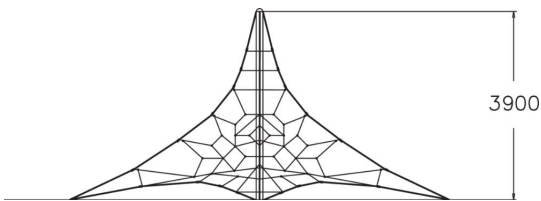

Pyramid Net S

Pyramid net provides a lot of movement, exercise, balance and fun. The climbing structure accommodates more challenges the deeper and higher you climb. Pyramid net offers high capacity in a compact format and it is suited to a wide age group! It is available in blue-grey or yellow-black colour combinations and in three sizes; S, M and L.

User age	6+
Number of users	28
Product length, mm	5660
Product width, mm	5660
Product height, mm	3900
Impact area, m ²	41.7
Falling space, m ²	59.3
Height required, mm	3900
Max. free fall height, mm	510
Safety info	EN 1176-1, 11:2008 TÜV
Installation time (for 1), H	28
Foundation options	deep_mounting
Metal	
Ropes	