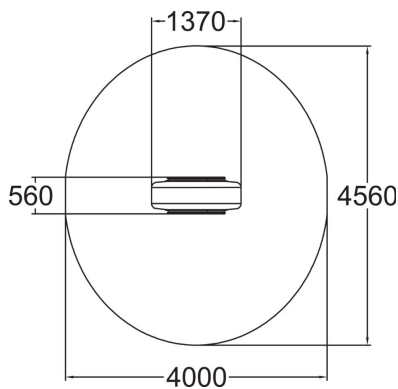

User age	6+
Number of users	3
Product length, mm	1370
Product width, mm	560
Product height, mm	1420
Impact area, m ²	14.4
Height required, mm	1800
Max. free fall height, mm	1000
Safety info	EN 1176-1 TÜV
Installation time (for 1), H	4
Foundation options	Surface mounting
Metal	