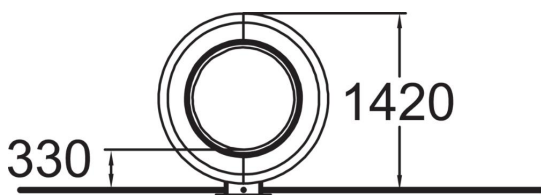

User age	6+
Number of users	3
Product length, mm	1370
Product width, mm	560
Product height, mm	1420
Impact area, m ²	14.4
Height required, mm	1800
Max. free fall height, mm	1000
Safety info	EN 1176-1 TÜV
Installation time (for 1), H	4
Foundation options	Surface mounting
Metal	