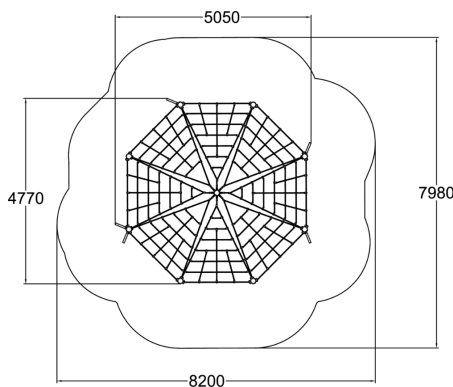

The Fairy Circus is a beautiful and inclusive nature play product which offers a nice climbing challenge, as well as a hammock type lounging area on any schoolyard or park! Two of the nets have tighter mesh, which makes the product easier to play and rest also for disabled persons. The eight triangle shaped nets are placed on one level at the middle post, but the wide part is installed on four different levels from 350 mm to 1550 mm. Some posts have also "grown" branches, which will give even more excitement to climbing. The product is manufactured from locally sourced nordic pine. Available in Natural Tone and Flora Brown.

User age	3+
Number of users	28
Product length, mm	5050
Product width, mm	4770
Product height, mm	2700
Impact area, m <sup>2</sup>	52.4
Falling space, m <sup>2</sup>	52.4
Height required, mm	3630
Max. free fall height, mm	1760
Safety info	EN 1176-1 TÜV
Installation time (for 1), H	8
Foundation options	deep_mounting surface_mounting
Wood	
Ropes	