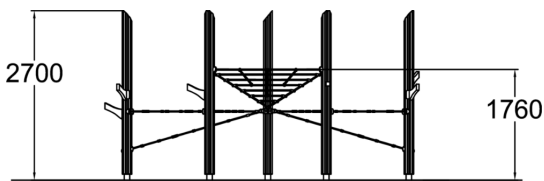

The Fairy Circus is a beautiful and inclusive nature play product which offers a nice climbing challenge, as well as a hammock type lounging area on any schoolyard or park! Two of the nets have tighter mesh, which makes the product easier to play and rest also for disabled persons. The eight triangle shaped nets are placed on one level at the middle post, but the wide part is installed on four different levels from 350 mm to 1550 mm. Some posts have also "grown" branches, which will give even more excitement to climbing. The product is manufactured from locally sourced nordic pine. Available in Natural Tone and Flora Brown.

User age	3+
Number of users	28
Product length, mm	5050
Product width, mm	4770
Product height, mm	2700
Impact area, m <sup>2</sup>	52.4
Falling space, m <sup>2</sup>	52.4
Height required, mm	3630
Max. free fall height, mm	1760
Safety info	EN 1176-1 TÜV
Installation time (for 1), H	8
Foundation options	deep_mounting surface_mounting
Wood	
Ropes	