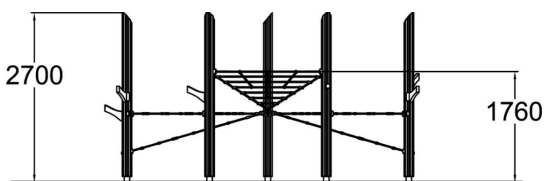

# FAIRY CIRCUS

The Fairy Circus is a beautiful and inclusive nature play product which offers a nice climbing challenge, as well as a hammock type lounging area on any schoolyard or park! Two of the nets have tighter mesh, which makes the product easier to play and rest also for disabled persons. The eight triangle shaped nets are placed on one level at the middle post, but the wide part is installed on four different levels from 350 mm to 1550 mm. Some posts have also "grown" branches, which will give even more excitement to climbing.

User age	3+
Number of users	28
Product length, mm	5050
Product width, mm	4770
Product height, mm	2700
Impact area, m <sup>2</sup>	52.4
Falling space, m <sup>2</sup>	52.4
Height required, mm	3630
Max. free fall height, mm	1760
Safety info	EN 1176-1 TÜV
Installation time (for 1), H	8
Foundation options	deep_mounting
Wood	
Ropes	