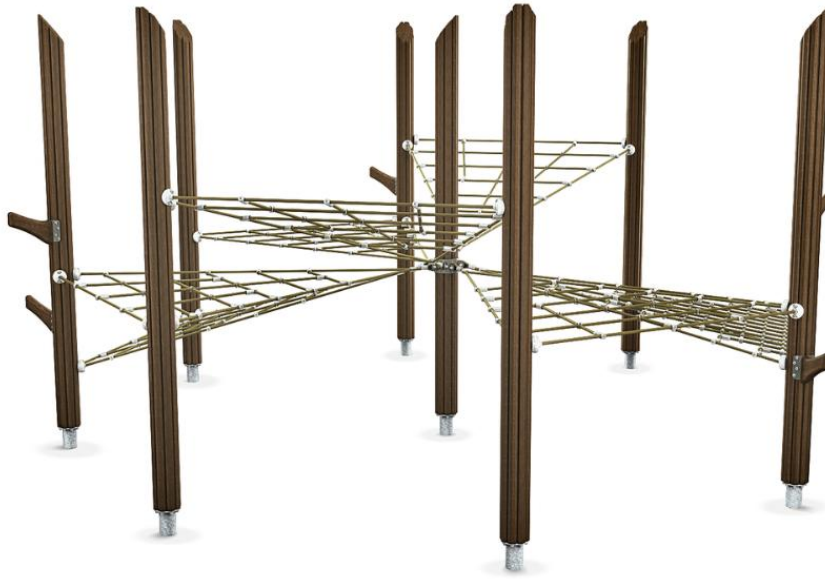

# FAIRY CIRCUS

The Fairy Circus is a beautiful and inclusive nature play product which offers a nice climbing challenge, as well as a hammock type lounging area on any schoolyard or park! Two of the nets have tighter mesh, which makes the product easier to play and rest also for disabled persons. The eight triangle shaped nets are placed on one level at the middle post, but the wide part is installed on four different levels from 350 mm to 1550 mm. Some posts have also “grown” branches, which will give even more excitement to climbing.

User age	3+
Number of users	28
Product length, mm	5050
Product width, mm	4770
Product height, mm	2700
Impact area, m <sup>2</sup>	52.4
Falling space, m <sup>2</sup>	52.4
Height required, mm	3630
Max. free fall height, mm	1760
Safety info	EN 1176-1 TÜV
Installation time (for 1), H	8
Foundation options	Deep mounting Surface mounting