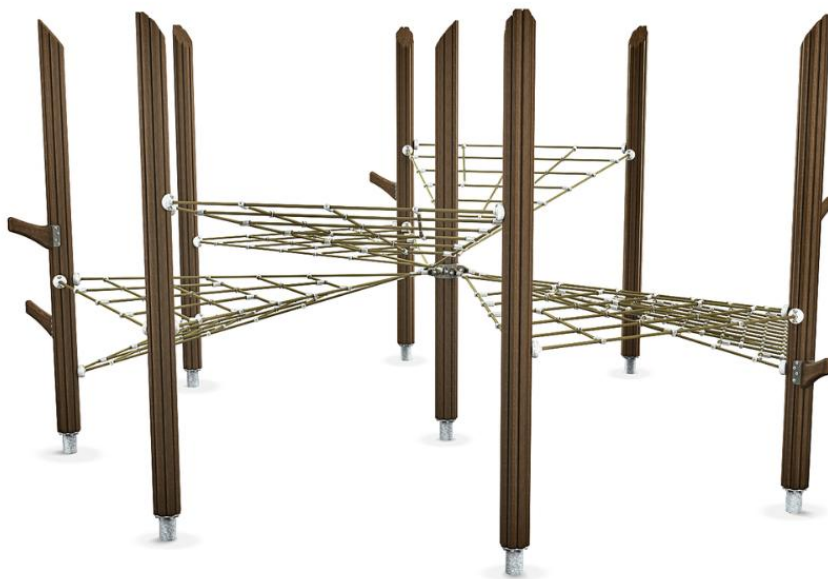

# FAIRY CIRCUS

The Fairy Circus is a beautiful and inclusive nature play product which offers a nice climbing challenge, as well as a hammock type lounging area on any schoolyard or park! Two of the nets have tighter mesh, which makes the product easier to play and rest also for disabled persons. The eight triangle shaped nets are placed on one level at the middle post, but the wide part is installed on four different levels from 350 mm to 1550 mm. Some posts have also "grown" branches, which will give even more excitement to climbing.

User age	3+
Number of users	28
Product length, mm	5050
Product width, mm	4770
Product height, mm	2700
Impact area, m <sup>2</sup>	52.4
Falling space, m <sup>2</sup>	52.4
Height required, mm	3630
Max. free fall height, mm	1760
Safety info	EN 1176-1 TÜV
Installation time (for 1), H	8
Foundation options	Deep mounting Surface mounting