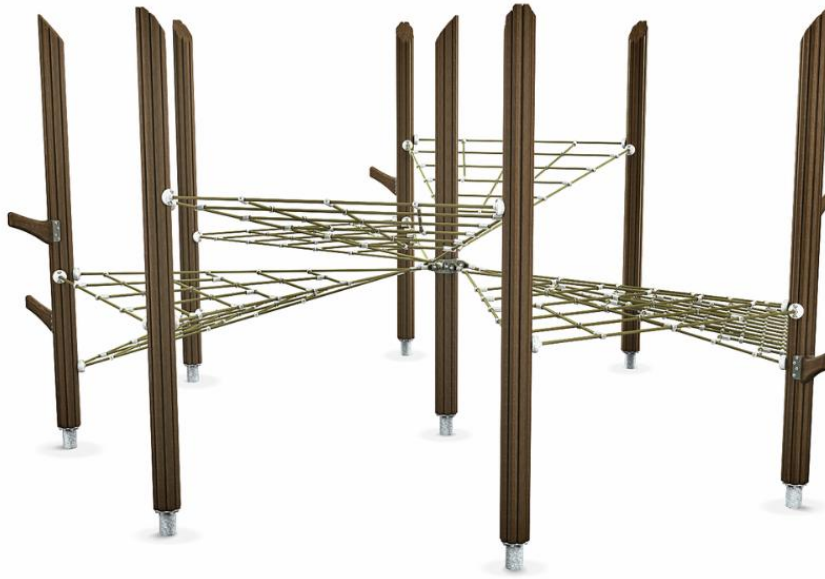

FAIRY CIRCUS

The Fairy Circus is a beautiful and inclusive nature play product which offers a nice climbing challenge, as well as a hammock type lounging area on any schoolyard or park! Two of the nets have tighter mesh, which makes the product easier to play and rest also for disabled persons. The eight triangle shaped nets are placed on one level at the middle post, but the wide part is installed on four different levels from 350 mm to 1550 mm. Some posts have also “grown” branches, which will give even more excitement to climbing.

User age	3+
Number of users	28
Product length, mm	5050
Product width, mm	4770
Product height, mm	2700
Impact area, m ²	52.4
Falling space, m ²	52.4
Height required, mm	3630
Max. free fall height, mm	1760
Safety info	EN 1176-1 TÜV
Installation time (for 1), H	8
Foundation options	deep_mounting
Wood	
Ropes	