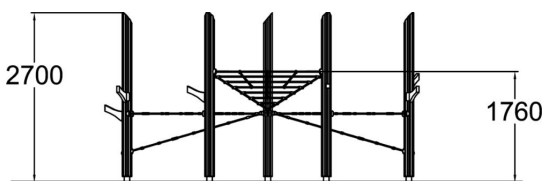

# FAIRY CIRCUS

The Fairy Circus is a beautiful and inclusive nature play product which offers a nice climbing challenge, as well as a hammock type lounging area on any schoolyard or park! Two of the nets have tighter mesh, which makes the product easier to play and rest also for disabled persons. The eight triangle shaped nets are placed on one level at the middle post, but the wide part is installed on four different levels from 350 mm to 1550 mm. Some posts have also “grown” branches, which will give even more excitement to climbing.

User age	3+
Number of users	28
Product length, mm	5050
Product width, mm	4770
Product height, mm	2700
Impact area, m <sup>2</sup>	52.4
Falling space, m <sup>2</sup>	52.4
Height required, mm	3630
Max. free fall height, mm	1760
Safety info	EN 1176-1 TÜV
Installation time (for 1), H	8
Foundation options	Deep mounting Surface mounting