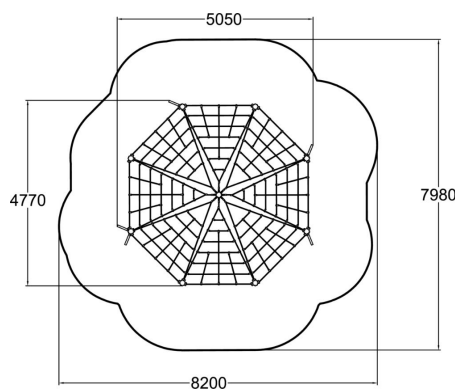

# FAIRY CIRCUS

The Fairy Circus is a beautiful and inclusive nature play product which offers a nice climbing challenge, as well as a hammock type lounging area on any schoolyard or park! Two of the nets have tighter mesh, which makes the product easier to play and rest also for disabled persons. The eight triangle shaped nets are placed on one level at the middle post, but the wide part is installed on four different levels from 350 mm to 1550 mm. Some posts have also "grown" branches, which will give even more excitement to climbing.

User age	3+
Number of users	28
Product length, mm	5050
Product width, mm	4770
Product height, mm	2700
Impact area, m <sup>2</sup>	52.4
Falling space, m <sup>2</sup>	52.4
Height required, mm	3630
Max. free fall height, mm	1760
Safety info	EN 1176-1 TÜV
Installation time (for 1), H	8
Foundation options	Deep mounting Surface mounting