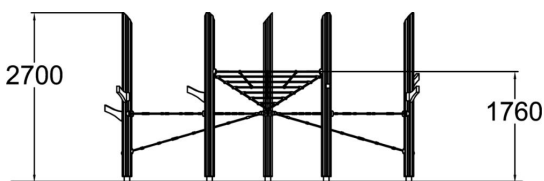

FAIRY CIRCUS

The Fairy Circus is a beautiful and inclusive nature play product which offers a nice climbing challenge, as well as a hammock type lounging area on any schoolyard or park! Two of the nets have tighter mesh, which makes the product easier to play and rest also for disabled persons. The eight triangle shaped nets are placed on one level at the middle post, but the wide part is installed on four different levels from 350 mm to 1550 mm. Some posts have also “grown” branches, which will give even more excitement to climbing.

User age	3+
Number of users	28
Product length, mm	5050
Product width, mm	4770
Product height, mm	2700
Impact area, m ²	52.4
Falling space, m ²	52.4
Height required, mm	3630
Max. free fall height, mm	1760
Safety info	EN 1176-1 TÜV
Installation time (for 1), H	8
Foundation options	deep_mounting
Wood	
Ropes	