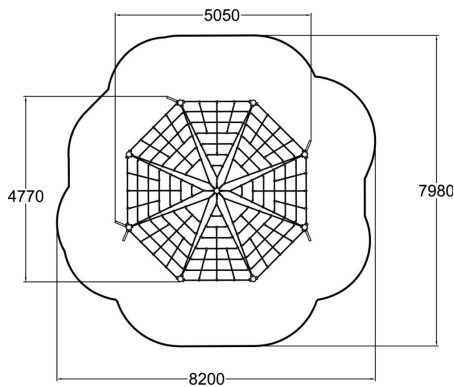

# FAIRY CIRCUS

The Fairy Circus is a beautiful and inclusive nature play product which offers a nice climbing challenge, as well as a hammock type lounging area on any schoolyard or park! Two of the nets have tighter mesh, which makes the product easier to play and rest also for disabled persons. The eight triangle shaped nets are placed on one level at the middle post, but the wide part is installed on four different levels from 350 mm to 1550 mm. Some posts have also “grown” branches, which will give even more excitement to climbing.

User age	3+
Number of users	28
Product length, mm	5050
Product width, mm	4770
Product height, mm	2700
Impact area, m <sup>2</sup>	52.4
Falling space, m <sup>2</sup>	52.4
Height required, mm	3630
Max. free fall height, mm	1760
Safety info	EN 1176-1 TÜV
Installation time (for 1), H	8
Foundation options	Deep mounting Surface mounting