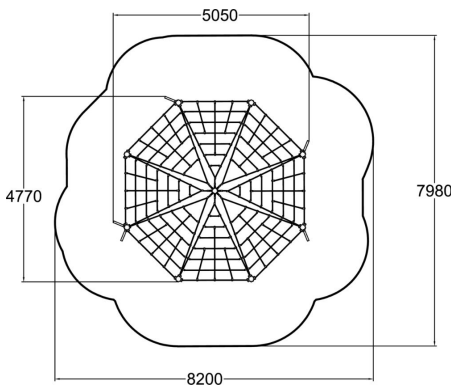

# FAIRY CIRCUS

The Fairy Circus is a beautiful and inclusive nature play product which offers a nice climbing challenge, as well as a hammock type lounging area on any schoolyard or park! Two of the nets have tighter mesh, which makes the product easier to play and rest also for disabled persons. The eight triangle shaped nets are placed on one level at the middle post, but the wide part is installed on four different levels from 350 mm to 1550 mm. Some posts have also "grown" branches, which will give even more excitement to climbing.

User age	3+
Number of users	28
Product length, mm	5050
Product width, mm	4770
Product height, mm	2700
Impact area, m <sup>2</sup>	52.4
Falling space, m <sup>2</sup>	52.4
Height required, mm	3630
Max. free fall height, mm	1760
Safety info	EN 1176-1 TÜV
Installation time (for 1), H	8
Foundation options	deep_mounting
Wood	
Ropes	