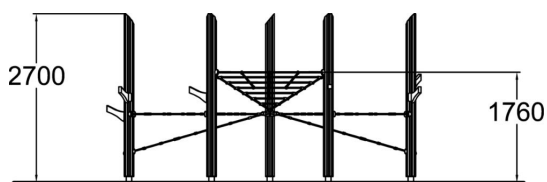

# FAIRY CIRCUS

The Fairy Circus is a beautiful and inclusive nature play product which offers a nice climbing challenge, as well as a hammock type lounging area on any schoolyard or park! Two of the nets have tighter mesh, which makes the product easier to play and rest also for disabled persons. The eight triangle shaped nets are placed on one level at the middle post, but the wide part is installed on four different levels from 350 mm to 1550 mm. Some posts have also "grown" branches, which will give even more excitement to climbing.

User age	3+
Number of users	28
Product length, mm	5050
Product width, mm	4770
Product height, mm	2700
Impact area, m <sup>2</sup>	52.4
Falling space, m <sup>2</sup>	52.4
Height required, mm	3630
Max. free fall height, mm	1760
Safety info	EN 1176-1 TÜV
Installation time (for 1), H	8
Foundation options	Deep mounting Surface mounting