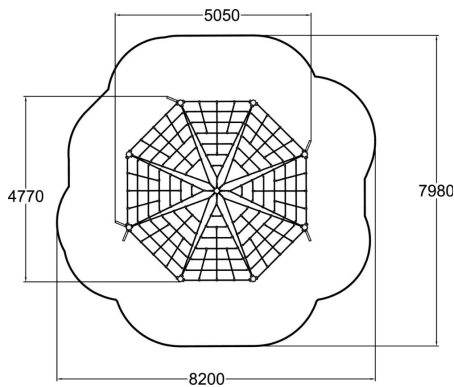

FAIRY CIRCUS

The Fairy Circus is a beautiful and inclusive nature play product which offers a nice climbing challenge, as well as a hammock type lounging area on any schoolyard or park! Two of the nets have tighter mesh, which makes the product easier to play and rest also for disabled persons. The eight triangle shaped nets are placed on one level at the middle post, but the wide part is installed on four different levels from 350 mm to 1550 mm. Some posts have also “grown” branches, which will give even more excitement to climbing.

User age	3+
Number of users	28
Product length, mm	5050
Product width, mm	4770
Product height, mm	2700
Impact area, m ²	52.4
Falling space, m ²	52.4
Height required, mm	3630
Max. free fall height, mm	1760
Safety info	EN 1176-1 TÜV
Installation time (for 1), H	8
Foundation options	deep_mounting
Wood	
Ropes	