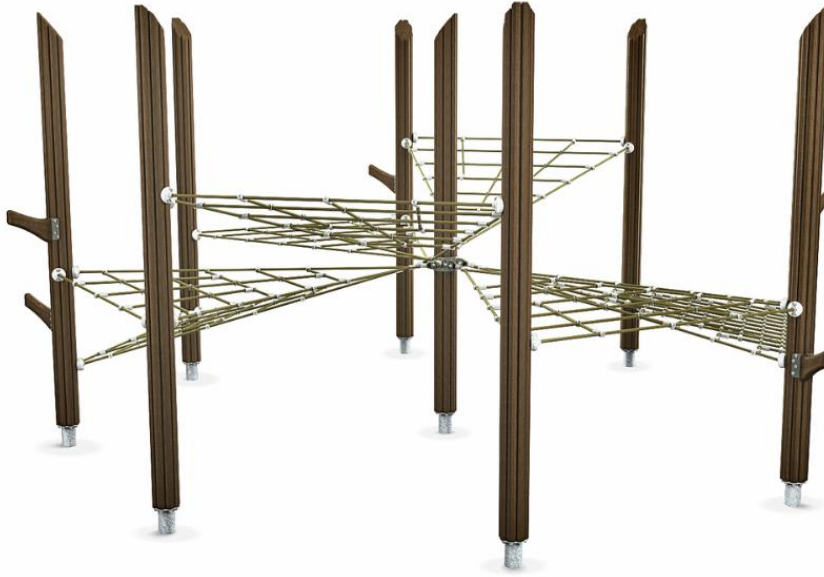

# FAIRY CIRCUS

The Fairy Circus is a beautiful and inclusive nature play product which offers a nice climbing challenge, as well as a hammock type lounging area on any schoolyard or park! Two of the nets have tighter mesh, which makes the product easier to play and rest also for disabled persons. The eight triangle shaped nets are placed on one level at the middle post, but the wide part is installed on four different levels from 350 mm to 1550 mm. Some posts have also "grown" branches, which will give even more excitement to climbing.

User age	3+
Number of users	28
Product length, mm	5050
Product width, mm	4770
Product height, mm	2700
Impact area, m <sup>2</sup>	52.4
Falling space, m <sup>2</sup>	52.4
Height required, mm	3630
Max. free fall height, mm	1760
Safety info	EN 1176-1 TÜV
Installation time (for 1), H	8
Foundation options	deep_mounting
Wood	
Ropes	