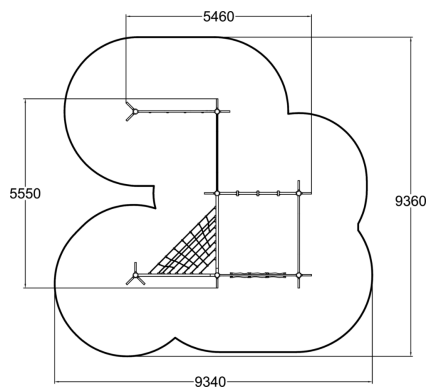

175595

Gnome's Climbing Forest

This playground set is 3,050 mm high and consists of seven climbing posts, two vertical climbing nets and one leaning net. Children can traverse it from one end to the other. It fits a large number of kids at one time, making for sociable play. The Gnome's Climbing Forest offers diverse opportunities for climbing that develop the climbers' fitness and motor skills. The pleasant natural rope material and the fun design provide new climbing and hanging challenges. The nets are tilted or twisted in different directions and have holes of different sizes at various heights, just like the nature that surrounds us. The Goblin's Climbing Forest varies when approached from different directions, offering countless opportunities for play.

User age	4+
Number of users	12
Product length, mm	5460
Product width, mm	5550
Product height, mm	3050
Impact area, m ²	69.9
Falling space, m ²	69.9
Height required, mm	3050
Max. free fall height, mm	2600
Safety info	EN 1176-1 TÜV
Installation time (for 1), H	16
Foundation options	deep_mounting
Wood	
Metal	