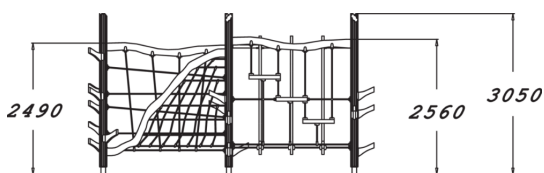

175595

Gnome's Climbing Forest

This playground set is 3,050 mm high and consists of seven climbing posts, two vertical climbing nets and one leaning net. Children can traverse it from one end to the other. It fits a large number of kids at one time, making for sociable play. The Gnome's Climbing Forest offers diverse opportunities for climbing that develop the climbers' fitness and motor skills. The pleasant natural rope material and the fun design provide new climbing and hanging challenges. The nets are tilted or twisted in different directions and have holes of different sizes at various heights, just like the nature that surrounds us. The Goblin's Climbing Forest varies when approached from different directions, offering countless opportunities for play.

User age	4+
Number of users	12
Product length, mm	5460
Product width, mm	5550
Product height, mm	3050
Impact area, m ²	69.9
Falling space, m ²	69.9
Height required, mm	3050
Max. free fall height, mm	2600
Safety info	EN 1176-1 TÜV
Installation time (for 1), H	16
Foundation options	deep_mounting
Wood	
Metal	