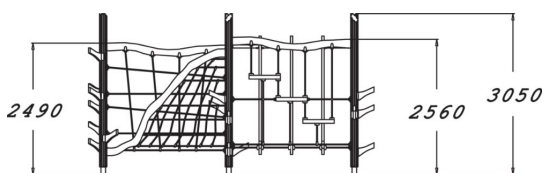

# Gnome's Climbing Forest

This playground set is 3,050 mm high and consists of seven climbing posts, two vertical climbing nets and one leaning net. Children can traverse it from one end to the other. It fits a large number of kids at one time, making for sociable play. The Gnome's Climbing Forest offers diverse opportunities for climbing that develop the climbers' fitness and motor skills. The pleasant natural rope material and the fun design provide new climbing and hanging challenges. The nets are tilted or twisted in different directions and have holes of different sizes at various heights, just like the nature that surrounds us. The Goblin's Climbing Forest varies when approached from different directions, offering countless opportunities for play.

User age	4+
Number of users	12
Product length, mm	5460
Product width, mm	5550
Product height, mm	3050
Impact area, m <sup>2</sup>	69.9
Falling space, m <sup>2</sup>	69.9
Height required, mm	3050
Max. free fall height, mm	2600
Safety info	EN 1176-1 TÜV
Installation time (for 1), H	16
Foundation options	Deep mounting Surface mounting
Wood	
Metal colour	