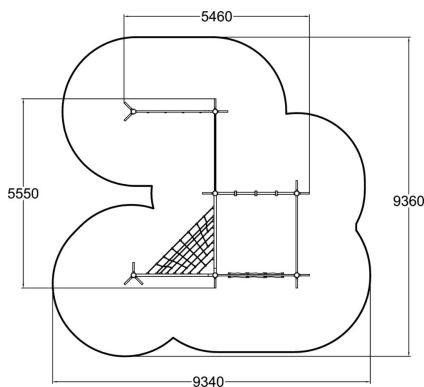

# Gnome's Climbing Forest

This playground set is 3,050 mm high and consists of seven climbing posts, two vertical climbing nets and one leaning net. Children can traverse it from one end to the other. It fits a large number of kids at one time, making for sociable play. The Gnome's Climbing Forest offers diverse opportunities for climbing that develop the climbers' fitness and motor skills. The pleasant natural rope material and the fun design provide new climbing and hanging challenges. The nets are tilted or twisted in different directions and have holes of different sizes at various heights, just like the nature that surrounds us. The Goblin's Climbing Forest varies when approached from different directions, offering countless opportunities for play.

User age	4+
Number of users	12
Product length, mm	5460
Product width, mm	5550
Product height, mm	3050
Impact area, m <sup>2</sup>	69.9
Falling space, m <sup>2</sup>	69.9
Height required, mm	3050
Max. free fall height, mm	2600
Safety info	EN 1176-1 TÜV
Installation time (for 1), H	16
Foundation options	Deep mounting Surface mounting
Wood	
Metal colour	