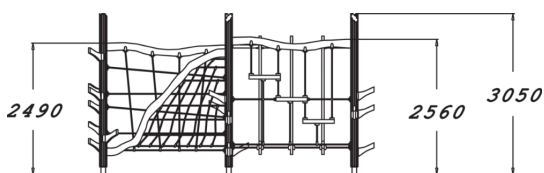

175595

Gnome's Climbing Forest

This playground set is 3,050 mm high and consists of seven climbing posts, two vertical climbing nets and one leaning net. Children can traverse it from one end to the other. It fits a large number of kids at one time, making for sociable play. The Gnome's Climbing Forest offers diverse opportunities for climbing that develop the climbers' fitness and motor skills. The pleasant natural rope material and the fun design provide new climbing and hanging challenges. The nets are tilted or twisted in different directions and have holes of different sizes at various heights, just like the nature that surrounds us. The Goblin's Climbing Forest varies when approached from different directions, offering countless opportunities for play.

User age	4+
Number of users	12
Product length, mm	5460
Product width, mm	5550
Product height, mm	3050
Impact area, m ²	69.9
Falling space, m ²	69.9
Height required, mm	3050
Max. free fall height, mm	2600
Safety info	EN 1176-1 TÜV
Installation time (for 1), H	16
Foundation options	deep_mounting
Wood	<input checked="" type="checkbox"/>
Metal	<input type="checkbox"/>