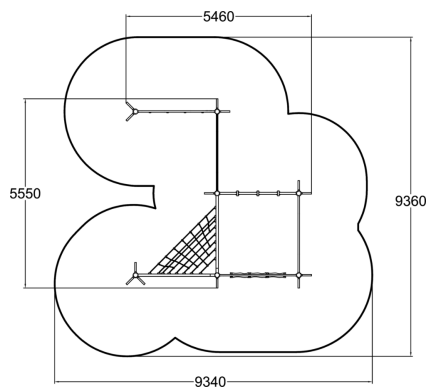

175595

Gnome's Climbing Forest

This playground set is 3,050 mm high and consists of seven climbing posts, two vertical climbing nets and one leaning net. Children can traverse it from one end to the other. It fits a large number of kids at one time, making for sociable play. The Gnome's Climbing Forest offers diverse opportunities for climbing that develop the climbers' fitness and motor skills. The pleasant natural rope material and the fun design provide new climbing and hanging challenges. The nets are tilted or twisted in different directions and have holes of different sizes at various heights, just like the nature that surrounds us. The Goblin's Climbing Forest varies when approached from different directions, offering countless opportunities for play.

User age	4+
Number of users	12
Product length, mm	5460
Product width, mm	5550
Product height, mm	3050
Impact area, m ²	69.9
Falling space, m ²	69.9
Height required, mm	3050
Max. free fall height, mm	2600
Safety info	EN 1176-1 TÜV
Installation time (for 1), H	16
Foundation options	deep_mounting
Wood	<input checked="" type="checkbox"/>
Metal	<input type="checkbox"/>