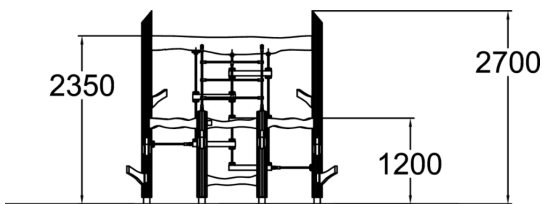

175592M

Fairy's waterfall

Fairy's waterfall provides more challenge than meets the eye at first. The ropes are "living" and thus the nets and rope ladders are responsive to every movement. The stable beams and branches encourage climbing, too. This product can be used in many ways, as a meeting point or for exercising. Without specific entry or exit points it is good for social interaction and communication, as well as for hanging out with friends. The Fairy's waterfall consists of two high and two low posts, connected to each other with horizontal beams. The high posts suspend two different types of rope ladders: One hangs straight down from the top beam. The second one is connected diagonally from the top beam to the top of the lower posts. The product is manufactured from locally sourced nordic pine. Available in Natural Tone and Flora Brown.

| | |
|-------------------------------|-----------------------------------|
| User age | 6+ |
| Number of users | 16 |
| Product length, mm | 2960 |
| Product width, mm | 1220 |
| Product height, mm | 2700 |
| Impact area, m ² | 24.5 |
| Falling space, m ² | 24.5 |
| Height required, mm | 4200 |
| Max. free fall height, mm | 2350 |
| Safety info | EN 1176-1:2008 |
| Installation time (for 1), H | 4 |
| Foundation options | deep_mounting surface_mounting |
| Wood | |
| Ropes | |