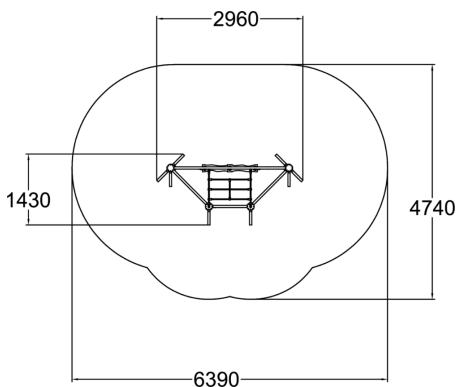

175592M

Fairy's waterfall

Fairy's waterfall provides more challenge than meets the eye at first. The ropes are "living" and thus the nets and rope ladders are responsive to every movement. The stable beams and branches encourage climbing, too. This product can be used in many ways, as a meeting point or for exercising. Without specific entry or exit points it is good for social interaction and communication, as well as for hanging out with friends. The Fairy's waterfall consists of two high and two low posts, connected to each other with horizontal beams. The high posts suspend two different types of rope ladders: One hangs straight down from the top beam. The second one is connected diagonally from the top beam to the top of the lower posts. The product is manufactured from locally sourced nordic pine. Available in Natural Tone and Flora Brown.

| | |
|-------------------------------|-----------------------------------|
| User age | 6+ |
| Number of users | 16 |
| Product length, mm | 2960 |
| Product width, mm | 1220 |
| Product height, mm | 2700 |
| Impact area, m ² | 24.5 |
| Falling space, m ² | 24.5 |
| Height required, mm | 4200 |
| Max. free fall height, mm | 2350 |
| Safety info | EN 1176-1:2008 |
| Installation time (for 1), H | 4 |
| Foundation options | deep_mounting surface_mounting |
| Wood | |
| Ropes | |