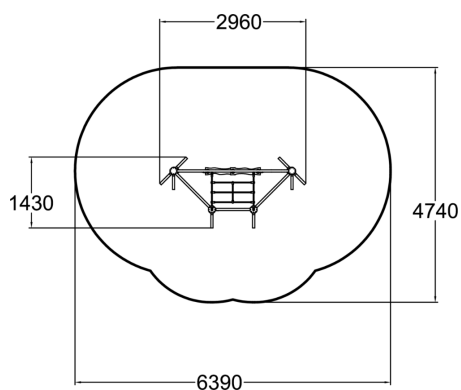

Fairy's waterfall provides more challenge than meets the eye at first. The ropes are "living" and thus the nets and rope ladders are responsive to every movement. The stable beams and branches encourage climbing, too. This product can be used in many ways, as a meeting point or for exercising. Without specific entry or exit points it is good for social interaction and communication, as well as for hanging out with friends. The Fairy's waterfall consists of two high and two low posts, connected to each other with horizontal beams. The high posts suspend two different types of rope ladders: One hangs straight down from the top beam. The second one is connected diagonally from the top beam to the top of the lower posts.

User age	6+
Number of users	16
Product length, mm	2960
Product width, mm	1220
Product height, mm	2700
Impact area, m <sup>2</sup>	24.5
Falling space, m <sup>2</sup>	24.5
Height required, mm	4200
Max. free fall height, mm	2350
Safety info	EN 1176-1:2008
Installation time (for 1), H	4
Foundation options	deep_mounting
Wood	
Ropes	