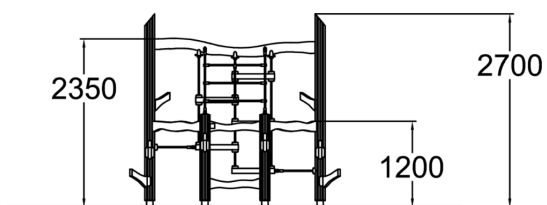

Fairy's waterfall provides more challenge than meets the eye at first. The ropes are "living" and thus the nets and rope ladders are responsive to every movement. The stable beams and branches encourage climbing, too. This product can be used in many ways, as a meeting point or for exercising. Without specific entry or exit points it is good for social interaction and communication, as well as for hanging out with friends. The Fairy's waterfall consists of two high and two low posts, connected to each other with horizontal beams. The high posts suspend two different types of rope ladders: One hangs straight down from the top beam. The second one is connected diagonally from the top beam to the top of the lower posts.

User age	6+
Number of users	16
Product length, mm	2960
Product width, mm	1220
Product height, mm	2700
Impact area, m <sup>2</sup>	24.5
Falling space, m <sup>2</sup>	24.5
Height required, mm	4200
Max. free fall height, mm	2350
Safety info	EN 1176-1:2008
Installation time (for 1), H	4
Foundation options	deep_mounting
Wood	
Ropes	