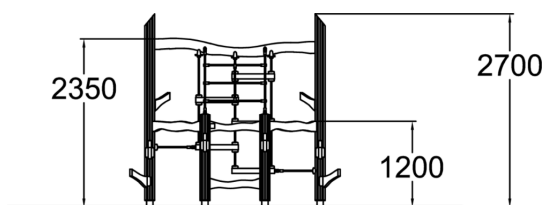

Fairy's waterfall provides more challenge than meets the eye at first. The ropes are "living" and thus the nets and rope ladders are responsive to every movement. The stable beams and branches encourage climbing, too. This product can be used in many ways, as a meeting point or for exercising. Without specific entry or exit points it is good for social interaction and communication, as well as for hanging out with friends. The Fairy's waterfall consists of two high and two low posts, connected to each other with horizontal beams. The high posts suspend two different types of rope ladders: One hangs straight down from the top beam. The second one is connected diagonally from the top beam to the top of the lower posts.

User age	6+
Number of users	16
Product length, mm	2960
Product width, mm	1220
Product height, mm	2700
Impact area, m ²	24.5
Falling space, m ²	24.5
Height required, mm	4200
Max. free fall height, mm	2350
Safety info	EN 1176-1:2008
Installation time (for 1), H	4
Foundation options	deep_mounting
Wood	
Ropes	