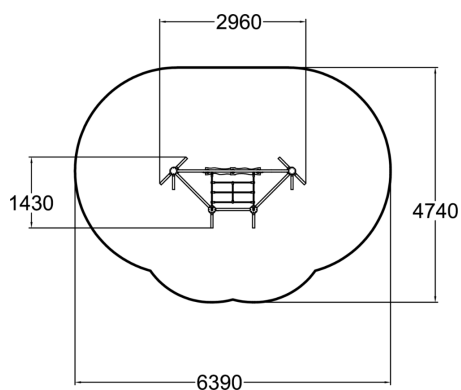

Fairy's waterfall provides more challenge than meets the eye at first. The ropes are "living" and thus the nets and rope ladders are responsive to every movement. The stable beams and branches encourage climbing, too. This product can be used in many ways, as a meeting point or for exercising. Without specific entry or exit points it is good for social interaction and communication, as well as for hanging out with friends. The Fairy's waterfall consists of two high and two low posts, connected to each other with horizontal beams. The high posts suspend two different types of rope ladders: One hangs straight down from the top beam. The second one is connected diagonally from the top beam to the top of the lower posts.

User age	6+
Number of users	16
Product length, mm	2960
Product width, mm	1220
Product height, mm	2700
Impact area, m ²	24.5
Falling space, m ²	24.5
Height required, mm	4200
Max. free fall height, mm	2350
Safety info	EN 1176-1:2008
Installation time (for 1), H	4
Foundation options	deep_mounting
Wood	
Ropes	