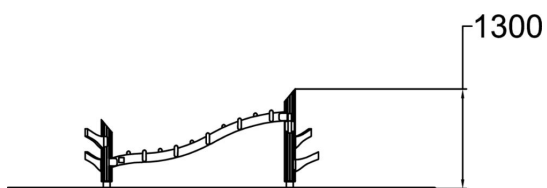

The Giant's comb is a balancing track which can be placed on a trail in many ways, having the starting point either on the lower or the taller end. This kind of equipment is ideal for school yards for exercise and motor skills improvement, but also as a substitute of traditional seating. Whilst the equipment invites to sit, it promotes "exercise in disguise" whilst hanging out with friends. The Giant's comb is over three metres long balancing track with a wave shaped, ascending beam with ten branches, supported by a post at both ends. The taller post has three "branches" and the lower one two.

User age	5+
Number of users	5
Product length, mm	3060
Product width, mm	660
Product height, mm	1300
Impact area, m <sup>2</sup>	18.4
Falling space, m <sup>2</sup>	19.1
Height required, mm	2400
Max. free fall height, mm	900
Safety info	EN 1176-1:2008
Installation time (for 1), H	2
Wood	
Ropes	