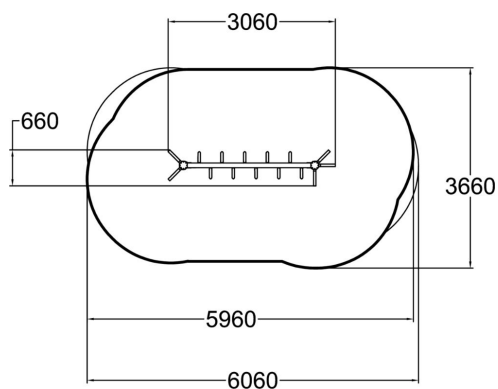

The Giant's comb is a balancing track which can be placed on a trail in many ways, having the starting point either on the lower or the taller end. This kind of equipment is ideal for school yards for exercise and motor skills improvement, but also as a substitute of traditional seating. Whilst the equipment invites to sit, it promotes "exercise in disguise" whilst hanging out with friends. The Giant's comb is over three metres long balancing track with a wave shaped, ascending beam with ten branches, supported by a post at both ends. The taller post has three "branches" and the lower one two.

User age	5+
Number of users	5
Product length, mm	3060
Product width, mm	660
Product height, mm	1300
Impact area, m <sup>2</sup>	18.4
Falling space, m <sup>2</sup>	19.1
Height required, mm	2400
Max. free fall height, mm	900
Safety info	EN 1176-1:2008
Installation time (for 1), H	2
Wood	
Ropes	