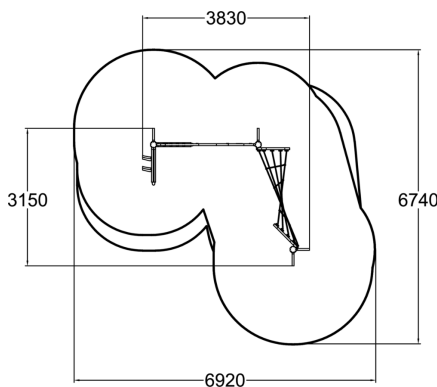

175590

Troll's Climbing Track

A 2,250 mm high climbing frame with one triangular climbing net and one leaning climbing net, as well as upright posts with six climbing branches. Children can traverse the set from one end to the other. The pleasant natural rope material and the fun design provide new climbing and hanging challenges. The nets are tilted or twisted in different directions and have holes of different sizes at various heights, just like the nature that surrounds us. The Goblin's Climbing Route varies when approached from different directions, offering countless opportunities for play.

User age	4+
Number of users	5
Product length, mm	3830
Product width, mm	3150
Product height, mm	2250
Impact area, m ²	30.8
Falling space, m ²	32.5
Height required, mm	3460
Max. free fall height, mm	1960
Safety info	EN 1176-1 TÜV
Installation time (for 1), H	6
Foundation options	deep_mounting
Wood	<input checked="" type="checkbox"/>
Metal	<input type="checkbox"/>