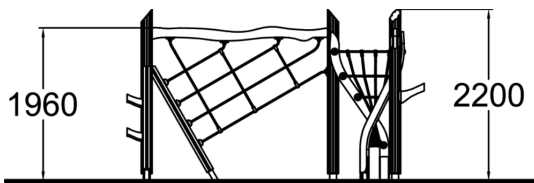

175590

Troll's Climbing Track

A 2,250 mm high climbing frame with one triangular climbing net and one leaning climbing net, as well as upright posts with six climbing branches. Children can traverse the set from one end to the other. The pleasant natural rope material and the fun design provide new climbing and hanging challenges. The nets are tilted or twisted in different directions and have holes of different sizes at various heights, just like the nature that surrounds us. The Goblin's Climbing Route varies when approached from different directions, offering countless opportunities for play.

User age	4+
Number of users	5
Product length, mm	3830
Product width, mm	3150
Product height, mm	2250
Impact area, m ²	30.8
Falling space, m ²	32.5
Height required, mm	3460
Max. free fall height, mm	1960
Safety info	EN 1176-1 TÜV
Installation time (for 1), H	6
Foundation options	deep_mounting
Wood	
Metal	