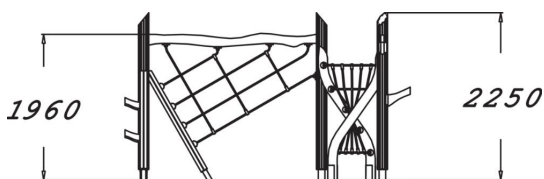

# Troll's Climbing Track

A 2,250 mm high climbing frame with one triangular climbing net and one leaning climbing net, as well as upright posts with six climbing branches. Children can traverse the set from one end to the other. The pleasant natural rope material and the fun design provide new climbing and hanging challenges. The nets are tilted or twisted in different directions and have holes of different sizes at various heights, just like the nature that surrounds us. The Goblin's Climbing Route varies when approached from different directions, offering countless opportunities for play.

|                               |                                   |
|-------------------------------|-----------------------------------|
| User age                      | 4+                                |
| Number of users               | 5                                 |
| Product length, mm            | 3830                              |
| Product width, mm             | 3140                              |
| Product height, mm            | 2250                              |
| Impact area, m <sup>2</sup>   | 30.7                              |
| Falling space, m <sup>2</sup> | 32.6                              |
| Height required, mm           | 3460                              |
| Max. free fall height, mm     | 1960                              |
| Safety info                   | EN 1176-1 TÜV                     |
| Installation time (for 1), H  | 6                                 |
| Foundation options            | Deep mounting<br>Surface mounting |
| Wood                          |                                   |
| Metal colour                  |                                   |