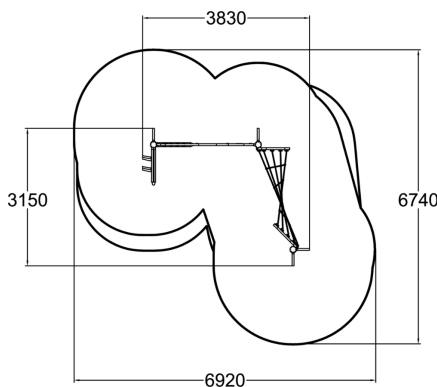

175590

Troll's Climbing Track

A 2,250 mm high climbing frame with one triangular climbing net and one leaning climbing net, as well as upright posts with six climbing branches. Children can traverse the set from one end to the other. The pleasant natural rope material and the fun design provide new climbing and hanging challenges. The nets are tilted or twisted in different directions and have holes of different sizes at various heights, just like the nature that surrounds us. The Goblin's Climbing Route varies when approached from different directions, offering countless opportunities for play.

User age	4+
Number of users	5
Product length, mm	3830
Product width, mm	3150
Product height, mm	2250
Impact area, m ²	30.8
Falling space, m ²	32.5
Height required, mm	3460
Max. free fall height, mm	1960
Safety info	EN 1176-1 TÜV
Installation time (for 1), H	6
Foundation options	deep_mounting
Wood	
Metal	