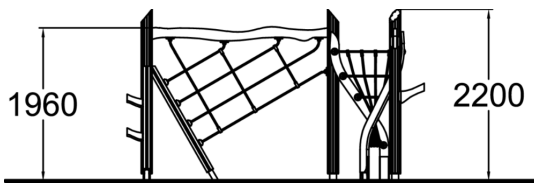

175590

Troll's Climbing Track

A 2,250 mm high climbing frame with one triangular climbing net and one leaning climbing net, as well as upright posts with six climbing branches. Children can traverse the set from one end to the other. The pleasant natural rope material and the fun design provide new climbing and hanging challenges. The nets are tilted or twisted in different directions and have holes of different sizes at various heights, just like the nature that surrounds us. The Goblin's Climbing Route varies when approached from different directions, offering countless opportunities for play.

User age	4+
Number of users	5
Product length, mm	3830
Product width, mm	3150
Product height, mm	2250
Impact area, m ²	30.8
Falling space, m ²	32.5
Height required, mm	3460
Max. free fall height, mm	1960
Safety info	EN 1176-1 TÜV
Installation time (for 1), H	6
Foundation options	deep_mounting
Wood	<input checked="" type="checkbox"/>
Metal	<input type="checkbox"/>