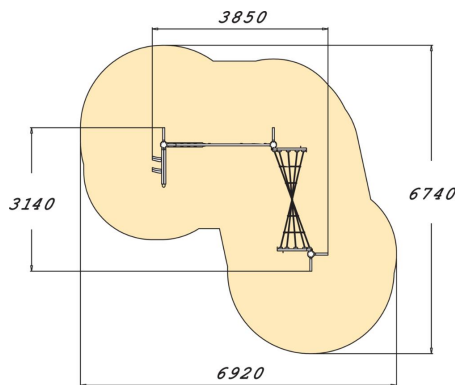

# Troll's Climbing Track

A 2,250 mm high climbing frame with one triangular climbing net and one leaning climbing net, as well as upright posts with six climbing branches. Children can traverse the set from one end to the other. The pleasant natural rope material and the fun design provide new climbing and hanging challenges. The nets are tilted or twisted in different directions and have holes of different sizes at various heights, just like the nature that surrounds us. The Goblin's Climbing Route varies when approached from different directions, offering countless opportunities for play.

|                               |                                   |
|-------------------------------|-----------------------------------|
| User age                      | 4+                                |
| Number of users               | 5                                 |
| Product length, mm            | 3830                              |
| Product width, mm             | 3140                              |
| Product height, mm            | 2250                              |
| Impact area, m <sup>2</sup>   | 30.7                              |
| Falling space, m <sup>2</sup> | 32.6                              |
| Height required, mm           | 3460                              |
| Max. free fall height, mm     | 1960                              |
| Safety info                   | EN 1176-1 TÜV                     |
| Installation time (for 1), H  | 6                                 |
| Foundation options            | Deep mounting<br>Surface mounting |
| Wood                          |                                   |
| Metal colour                  |                                   |