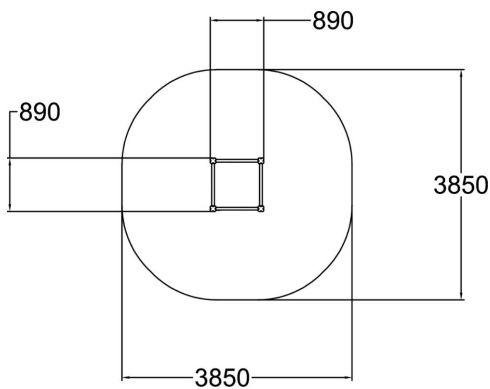

Flora plant box

Let the children observe the miracle of growth in the most fascinating way; by letting them plant their very own flowers or vegetables. Flora Plant boxes are ideal for sensory play for a wide age range, as well as for beautiful home for flowers or veggies in any park or garden. Flora plant box is deep mounted and it does not have any bottom floor. The corner posts are installed 12 cm deep and they keep the box stationary and the surface below works as a floor to the soil and plants.

Product length, mm	890
Product width, mm	890
Product height, mm	320
Falling space, m ²	12.6
Height required, mm	1000
Max. free fall height, mm	260
Foundation options	deep_mounting
Wood	