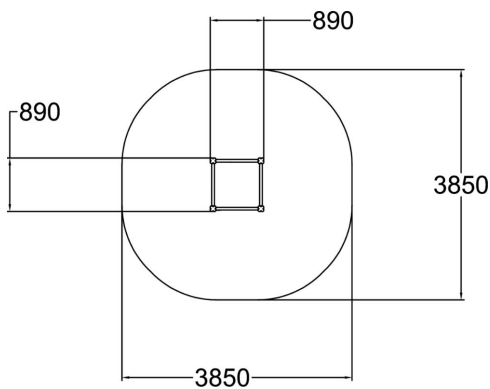

# Flora plant box

Let the children observe the miracle of growth in the most fascinating way; by letting them plant their very own flowers or vegetables. Flora Plant boxes are ideal for sensory play for a wide age range, as well as for beautiful home for flowers or veggies in any park or garden. Flora plant box is deep mounted and it does not have any bottom floor. The corner posts are installed 12 cm deep and they keep the box stationary and the surface below works as a floor to the soil and plants.

Product length, mm	890
Product width, mm	890
Product height, mm	320
Falling space, m <sup>2</sup>	12.6
Height required, mm	1000
Max. free fall height, mm	260
Foundation options	deep_mounting
Wood	