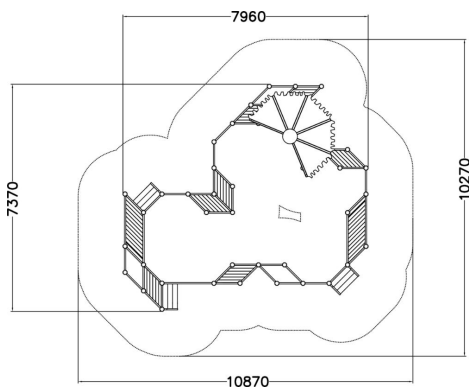

# Mojave sand lounge

Flora series has two magnificent sand play and deck solutions, larger Mojave and smaller Atacama. In this little children's paradise, the numerous stairs and decks around the sandpit can be used for different play purposes or even small stages! They also help to return any spread sand back to the players. The integrated plant boxes can be utilized in many ways, from traditional plantings to mini-gardens in a kindergarten yard. The beautiful shelter provides protection from rain and sunshine. Thanks to the modular structure, the product can also be customised according to your wishes by our MyDesign service.

User age	1+
Product length, mm	7960
Product width, mm	7370
Product height, mm	2550
Falling space, m <sup>2</sup>	84
Height required, mm	2550
Max. free fall height, mm	470
Installation time (for 1), H	22
Foundation options	deep_mounting
Wood	