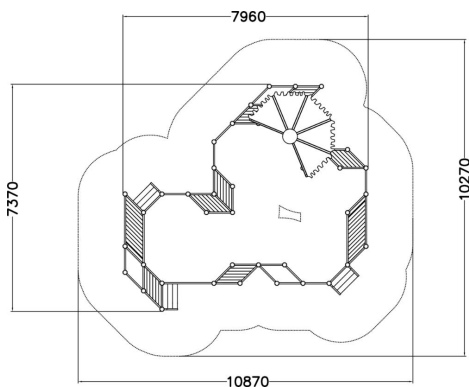

Mojave sand lounge

Flora series has two magnificent sand play and deck solutions, larger Mojave and smaller Atacama. In this little children's paradise, the numerous stairs and decks around the sandpit can be used for different play purposes or even small stages! They also help to return any spread sand back to the players. The integrated plant boxes can be utilized in many ways, from traditional plantings to mini-gardens in a kindergarten yard. The beautiful shelter provides protection from rain and sunshine. Thanks to the modular structure, the product can also be customised according to your wishes by our MyDesign service.

User age	1+
Product length, mm	7960
Product width, mm	7370
Product height, mm	2550
Falling space, m ²	84
Height required, mm	2550
Max. free fall height, mm	470
Installation time (for 1), H	22
Foundation options	deep_mounting
Wood	