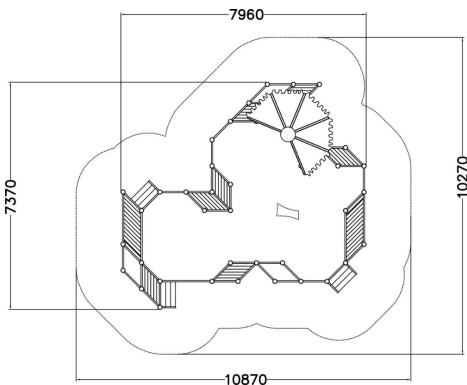

Mojave sand lounge

Flora series has two magnificent sand play and deck solutions, larger Mojave and smaller Atacama. In this little children's paradise, the numerous stairs and decks around the sandpit can be used for different play purposes or even small stages! They also help to return any spread sand back to the players. The integrated plant boxes can be utilized in many ways, from traditional plantings to mini-gardens in a kindergarten yard. The beautiful shelter provides protection from rain and sunshine. Thanks to the modular structure, the product can also be customised according to your wishes by our MyDesign service.

User age	1+
Product length, mm	7960
Product width, mm	7370
Product height, mm	2550
Falling space, m ²	84
Height required, mm	2550
Max. free fall height, mm	470
Installation time (for 1), H	22