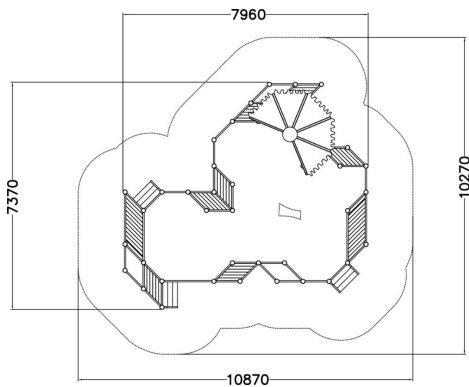

# Mojave sand lounge

Flora series has two magnificent sand play and deck solutions, larger Mojave and smaller Atacama. In this little children's paradise, the numerous stairs and decks around the sandpit can be used for different play purposes or even small stages! They also help to return any spread sand back to the players. The integrated plant boxes can be utilized in many ways, from traditional plantings to mini-gardens in a kindergarten yard. The beautiful shelter provides protection from rain and sunshine. Thanks to the modular structure, the product can also be customised according to your wishes by our MyDesign service.

User age	1+
Product length, mm	7960
Product width, mm	7370
Product height, mm	2550
Falling space, m <sup>2</sup>	84
Height required, mm	2550
Max. free fall height, mm	470
Installation time (for 1), H	22
Foundation options	deep_mounting
Wood	