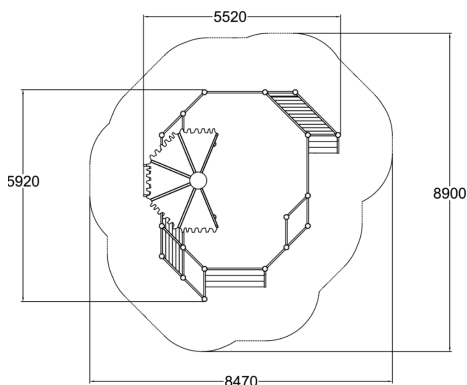

This lovely sand play and deck solution of the Flora series is a true paradise for the little ones! The stairs and decks around the sandpit can be used for different play purposes or even small stages! They also help to return any spread sand back to the players. The integrated plant boxes can be utilized in many ways, for traditional plantings or perhaps for creating mini-gardens in a kindergarten yard. The beautiful shelter provides protection from rain and sunshine. Thanks to the modular structure, the product can also be customised according to your wishes by our MyDesign service. The product is manufactured from locally sourced nordic pine. Available in Natural Tone and Flora Brown.

User age	1+
Product length, mm	5520
Product width, mm	5920
Product height, mm	2550
Falling space, m <sup>2</sup>	56.7
Height required, mm	2550
Max. free fall height, mm	470
Installation time (for 1), H	18
Foundation options	deep_mounting surface_mounting
Wood	
Colour of walls and HPL	