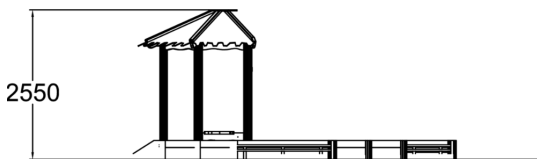

This lovely sand play and deck solution of the Flora series is a true paradise for the little ones! The stairs and decks around the sandpit can be used for different play purposes or even small stages! They also help to return any spread sand back to the players. The integrated plant boxes can be utilized in many ways, for traditional plantings or perhaps for creating mini-gardens in a kindergarten yard. The beautiful shelter provides protection from rain and sunshine. Thanks to the modular structure, the product can also be customised according to your wishes by our MyDesign service. The product is manufactured from locally sourced nordic pine. Available in Natural Tone and Flora Brown.

User age	1+
Product length, mm	5520
Product width, mm	5920
Product height, mm	2550
Falling space, m <sup>2</sup>	56.7
Height required, mm	2550
Max. free fall height, mm	470
Installation time (for 1), H	18
Foundation options	deep_mounting surface_mounting
Wood	
Colour of walls and HPL	