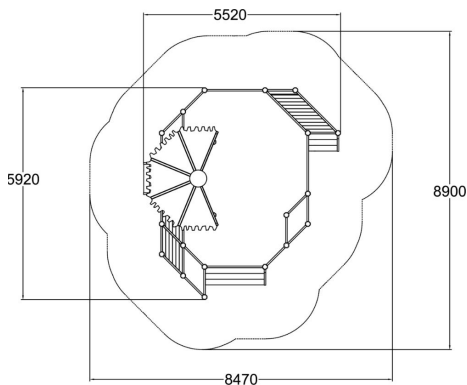

# Atacama sand lounge

This lovely sand play and deck solution of the Flora series is a true paradise for the little ones! The stairs and decks around the sandpit can be used for different play purposes or even small stages! They also help to return any spread sand back to the players. The integrated plant boxes can be utilized in many ways, for traditional plantings or perhaps for creating mini-gardens in a kindergarten yard. The beautiful shelter provides protection from rain and sunshine. Thanks to the modular structure, the product can also be customised according to your wishes by our MyDesign service.

User age	1+
Product length, mm	5520
Product width, mm	5920
Product height, mm	2550
Falling space, m <sup>2</sup>	56.7
Height required, mm	2550
Max. free fall height, mm	470
Installation time (for 1), H	18
Foundation options	deep_mounting
Wood	
Colour of walls and HPL	