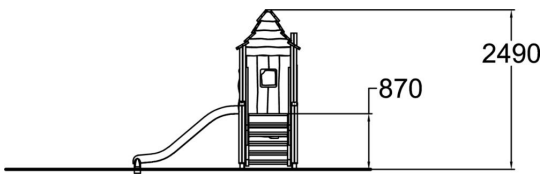

-  Dynamic 2
-  Meeting points 1
-  Play panels 1
-  Roofs 1
-  Slides 1
-  Towers 1

The low bottom step and gentle angle of the stairs invite even a one-year-old toddler to climb the stairs. The window opening at the top of the hut is framed with a pretty leaf design, and the slide back down guarantees perfect fun. One of the two walls is a fence wall, and the full-height boarded wall has a window so that kids can be easily supervised at all times. The full-height wall also serves as a fun and easily supervised element for play on ground level. The steeply pitched roof and curved roof plane are influenced by mediaeval Scandinavian designs, scaled down to suit children. The small wooden slide with a steel sliding surface compliments the structure beautifully. The window frame adds a welcoming and bright accent to the design.

User age	1+
Number of users	6
Product length, mm	2620
Product width, mm	1780
Product height, mm	2670
Impact area, m ²	19
Falling space, m ²	21.1
Height required, mm	3990
Max. free fall height, mm	1000
Safety info	EN 1176-1 (3):2008
Installation time (for 1), H	3
Foundation options	Deep mounting Surface mounting
Wood	
Metal colour	