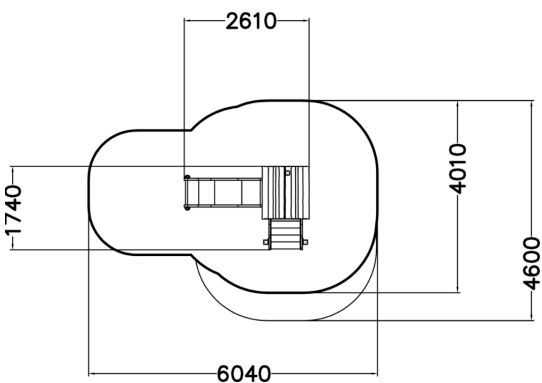

-  Dynamic 2
-  Meeting points 1
-  Play panels 1
-  Roofs 1
-  Slides 1
-  Towers 1

The low bottom step and gentle angle of the stairs invite even a one-year-old toddler to climb the stairs. The window opening at the top of the hut is framed with a pretty leaf design, and the slide back down guarantees perfect fun. One of the two walls is a fence wall, and the full-height boarded wall has a window so that kids can be easily supervised at all times. The full-height wall also serves as a fun and easily supervised element for play on ground level. The steeply pitched roof and curved roof plane are influenced by mediaeval Scandinavian designs, scaled down to suit children. The small wooden slide with a steel sliding surface compliments the structure beautifully. The window frame adds a welcoming and bright accent to the design.

User age	1+
Number of users	6
Product length, mm	2610
Product width, mm	1740
Product height, mm	2670
Impact area, m <sup>2</sup>	19
Falling space, m <sup>2</sup>	21.1
Height required, mm	3990
Max. free fall height, mm	1000
Safety info	EN 1176-1, 3 TÜV
Installation time (for 1), H	3
Foundation options	deep_mounting
Wood	<input checked="" type="checkbox"/>
Metal	<input type="checkbox"/>