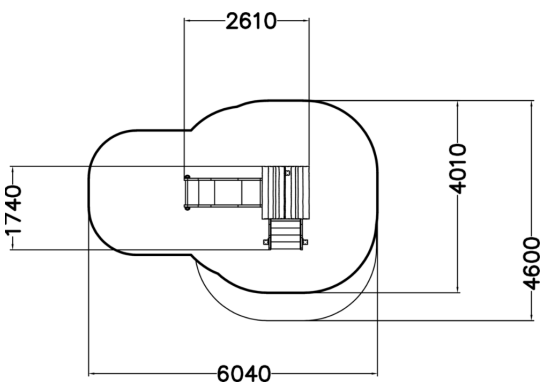

-  Dynamic
2
-  Meeting points
1
-  Play panels
1
-  Roofs
1
-  Slides
1
-  Towers
1

The low bottom step and gentle angle of the stairs invite even a one-year-old toddler to climb the stairs. The window opening at the top of the hut is framed with a pretty leaf design, and the slide back down guarantees perfect fun. One of the two walls is a fence wall, and the full-height boarded wall has a window so that kids can be easily supervised at all times. The full-height wall also serves as a fun and easily supervised element for play on ground level. The steeply pitched roof and curved roof plane are influenced by mediaeval Scandinavian designs, scaled down to suit children. The small wooden slide with a steel sliding surface compliments the structure beautifully. The window frame adds a welcoming and bright accent to the design.

User age	1+
Number of users	6
Product length, mm	2610
Product width, mm	1740
Product height, mm	2670
Impact area, m ²	19
Falling space, m ²	21.1
Height required, mm	3990
Max. free fall height, mm	1000
Safety info	EN 1176-1, 3 TÜV
Installation time (for 1), H	3
Foundation options	deep_mounting
Wood	
Metal	