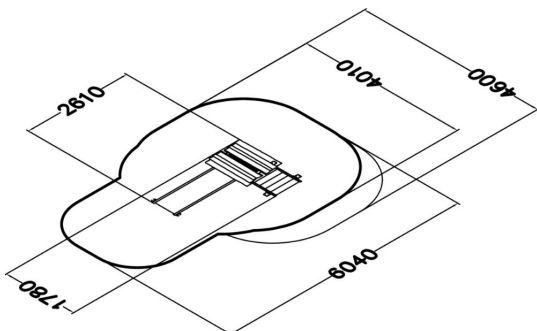

-  Dynamic 2
-  Meeting points 1
-  Play panels 1
-  Roofs 1
-  Slides 1
-  Towers 1

The low bottom step and gentle angle of the stairs invite even a one-year-old toddler to climb the stairs. The window opening at the top of the hut is framed with a pretty leaf design, and the slide back down guarantees perfect fun. One of the two walls is a fence wall, and the full-height boarded wall has a window so that kids can be easily supervised at all times. The full-height wall also serves as a fun and easily supervised element for play on ground level. The steeply pitched roof and curved roof plane are influenced by mediaeval Scandinavian designs, scaled down to suit children. The small wooden slide with a steel sliding surface compliments the structure beautifully. The window frame adds a welcoming and bright accent to the design.

User age	1+
Number of users	6
Product length, mm	2620
Product width, mm	1780
Product height, mm	2670
Impact area, m ²	19
Falling space, m ²	21.1
Height required, mm	3990
Max. free fall height, mm	1000
Safety info	EN 1176-1 (3):2008
Installation time (for 1), H	3
Foundation options	Deep mounting Surface mounting
Wood	
Metal colour	