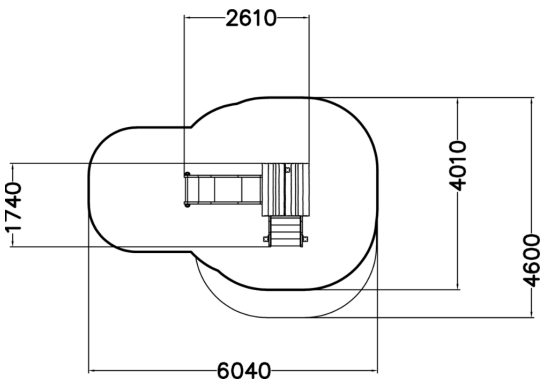

Hide and slide

-  Dynamic 2
-  Meeting points 1
-  Play panels 1
-  Roofs 1
-  Slides 1
-  Towers 1

The low bottom step and gentle angle of the stairs invite even a one-year-old toddler to climb the stairs. The window opening at the top of the hut is framed with a pretty leaf design, and the slide back down guarantees perfect fun. One of the two walls is a fence wall, and the full-height boarded wall has a window so that kids can be easily supervised at all times. The full-height wall also serves as a fun and easily supervised element for play on ground level. The steeply pitched roof and curved roof plane are influenced by mediaeval Scandinavian designs, scaled down to suit children. The small wooden slide with a steel sliding surface compliments the structure beautifully. The window frame adds a welcoming and bright accent to the design.

User age	1+
Number of users	6
Product length, mm	2610
Product width, mm	1740
Product height, mm	2670
Impact area, m ²	19
Falling space, m ²	21.1
Height required, mm	3990
Max. free fall height, mm	1000
Safety info	EN 1176-1, 3 TÜV
Installation time (for 1), H	3
Foundation options	deep_mounting
Wood	
Metal	