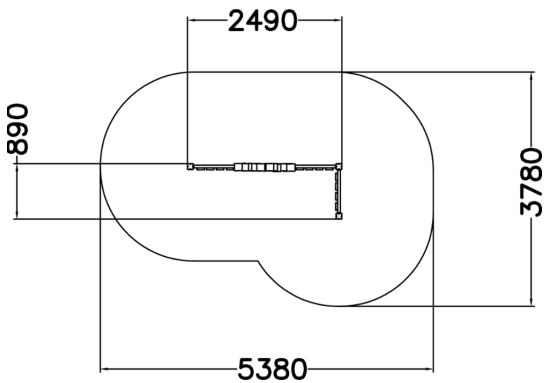

With three fence walls and a turret, the modifiable facade is an impressive feature. The facade can be used as a fence, partition element or as a stage for a puppet theatre. The fence section is easy to extend with additional fence and post packs. Children remain in full view for supervision through the fence pickets. The supporting fence and turret elements can be installed in the direction of your choice. Once installed, the bottom of the window frame is at the height of approx. one metre. Use the basic product and additional elements and features to build your own design according to your needs. This product does not require impact attenuating surfacing. The product is manufactured from locally sourced nordic pine. Looking for a Nordic Swan Ecolabelled product? This product is available with the Nordic Swan Ecolabel (item no. SL175584) in Nature Tone with deep mounting. Contact us and we'll be happy to tell you more!

User age	1+
Number of users	6
Product length, mm	2490
Product width, mm	890
Product height, mm	2130
Falling space, m ²	16.2
Height required, mm	3630
Safety info	EN 1176-1 TÜV
Installation time (for 1), H	1
Foundation options	deep_mounting surface_mounting
Wood	
Metal	