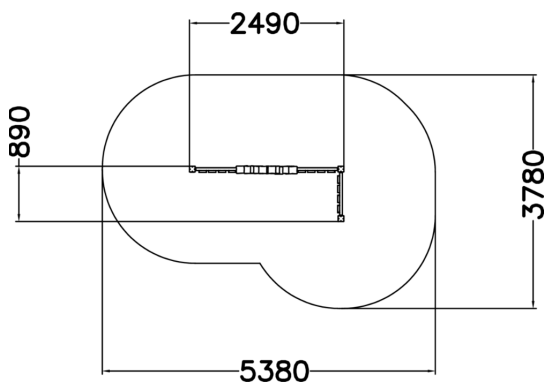

With three fence walls and a turret, the modifiable facade is an impressive feature. The facade can be used as a fence, partition element or as a stage for a puppet theatre. The fence section is easy to extend with additional fence and post packs. Children remain in full view for supervision through the fence pickets. The supporting fence and turret elements can be installed in the direction of your choice. Once installed, the bottom of the window frame is at the height of approx. one metre. Use the basic product and additional elements and features to build your own design according to your needs. This product does not require impact attenuating surfacing.

User age	1+
Number of users	6
Product length, mm	2490
Product width, mm	890
Product height, mm	2130
Falling space, m ²	16.2
Height required, mm	3630
Safety info	EN 1176-1 TÜV
Installation time (for 1), H	1
Foundation options	deep_mounting
Wood	
Metal	