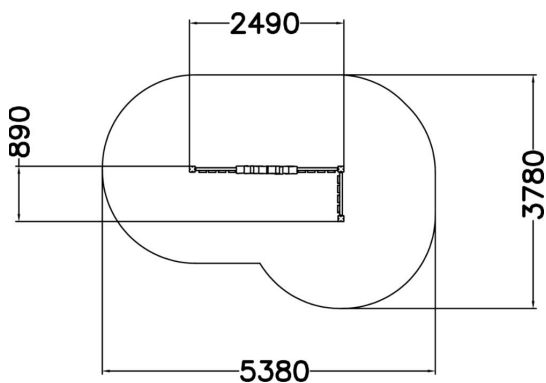

With three fence walls and a turret, the modifiable facade is an impressive feature. The facade can be used as a fence, partition element or as a stage for a puppet theatre. The fence section is easy to extend with additional fence and post packs. Children remain in full view for supervision through the fence pickets. The supporting fence and turret elements can be installed in the direction of your choice. Once installed, the bottom of the window frame is at the height of approx. one metre. Use the basic product and additional elements and features to build your own design according to your needs. This product does not require impact attenuating surfacing.

User age	1+
Number of users	6
Product length, mm	2490
Product width, mm	890
Product height, mm	2130
Falling space, m ²	16.2
Height required, mm	3630
Safety info	EN 1176-1 TÜV
Installation time (for 1), H	1
Foundation options	Deep mounting
Wood	
Metal colour	