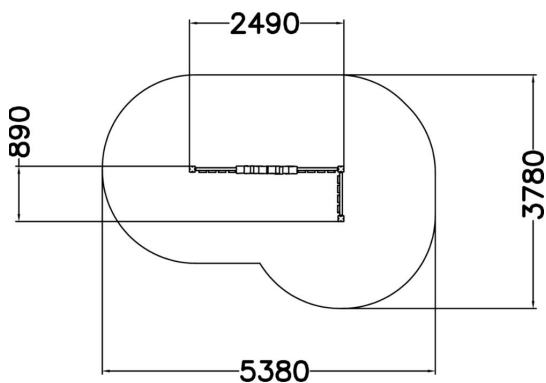

With three fence walls and a turret, the modifiable facade is an impressive feature. The facade can be used as a fence, partition element or as a stage for a puppet theatre. The fence section is easy to extend with additional fence and post packs. Children remain in full view for supervision through the fence pickets. The supporting fence and turret elements can be installed in the direction of your choice. Once installed, the bottom of the window frame is at the height of approx. one metre. Use the basic product and additional elements and features to build your own design according to your needs. This product does not require impact attenuating surfacing.

User age	1+
Number of users	6
Product length, mm	2490
Product width, mm	890
Product height, mm	2130
Falling space, m ²	16.2
Height required, mm	3630
Safety info	EN 1176-1 TÜV
Installation time (for 1), H	1
Foundation options	Deep mounting
Wood	<input checked="" type="checkbox"/>
Metal	<input type="checkbox"/>