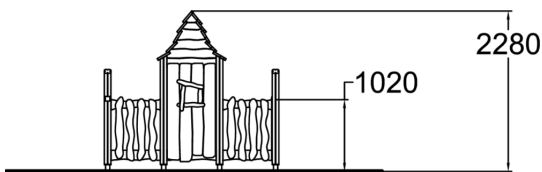

With three fence walls and a turret, the modifiable facade is an impressive feature. The facade can be used as a fence, partition element or as a stage for a puppet theatre. The fence section is easy to extend with additional fence and post packs. Children remain in full view for supervision through the fence pickets. The supporting fence and turret elements can be installed in the direction of your choice. Once installed, the bottom of the window frame is at the height of approx. one metre. Use the basic product and additional elements and features to build your own design according to your needs. This product does not require impact attenuating surfacing.

User age	1+
Number of users	6
Product length, mm	2490
Product width, mm	890
Product height, mm	2130
Falling space, m ²	16.2
Height required, mm	3630
Safety info	EN 1176-1 TÜV
Installation time (for 1), H	1
Foundation options	deep_mounting
Wood	<input checked="" type="checkbox"/>
Metal	<input type="checkbox"/>