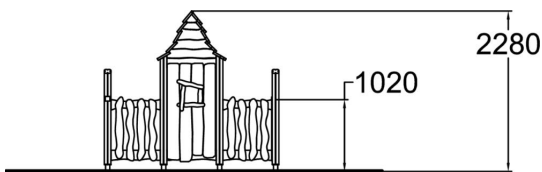

With three fence walls and a turret, the modifiable facade is an impressive feature. The facade can be used as a fence, partition element or as a stage for a puppet theatre. The fence section is easy to extend with additional fence and post packs. Children remain in full view for supervision through the fence pickets. The supporting fence and turret elements can be installed in the direction of your choice. Once installed, the bottom of the window frame is at the height of approx. one metre. Use the basic product and additional elements and features to build your own design according to your needs. This product does not require impact attenuating surfacing.

User age	1+
Number of users	6
Product length, mm	2490
Product width, mm	890
Product height, mm	2130
Falling space, m ²	16.2
Height required, mm	3630
Safety info	EN 1176-1 TÜV
Installation time (for 1), H	1
Foundation options	Deep mounting
Wood	
Metal colour	