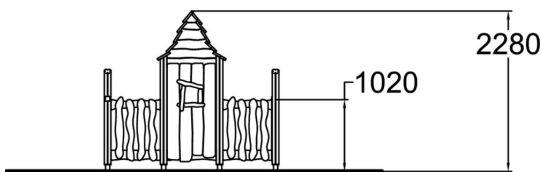

With three fence walls and a turret, the modifiable facade is an impressive feature. The facade can be used as a fence, partition element or as a stage for a puppet theatre. The fence section is easy to extend with additional fence and post packs. Children remain in full view for supervision through the fence pickets. The supporting fence and turret elements can be installed in the direction of your choice. Once installed, the bottom of the window frame is at the height of approx. one metre. Use the basic product and additional elements and features to build your own design according to your needs. This product does not require impact attenuating surfacing.

User age	1+
Number of users	6
Product length, mm	2490
Product width, mm	890
Product height, mm	2130
Falling space, m ²	16.2
Height required, mm	3630
Safety info	EN 1176-1 TÜV
Installation time (for 1), H	1
Foundation options	Deep mounting
Wood	<input checked="" type="checkbox"/>
Metal	<input type="checkbox"/>