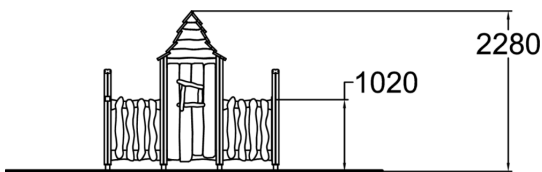

With three fence walls and a turret, the modifiable facade is an impressive feature. The facade can be used as a fence, partition element or as a stage for a puppet theatre. The fence section is easy to extend with additional fence and post packs. Children remain in full view for supervision through the fence pickets. The supporting fence and turret elements can be installed in the direction of your choice. Once installed, the bottom of the window frame is at the height of approx. one metre. Use the basic product and additional elements and features to build your own design according to your needs. This product does not require impact attenuating surfacing.

User age	1+
Number of users	6
Product length, mm	2490
Product width, mm	890
Product height, mm	2130
Falling space, m <sup>2</sup>	16.2
Height required, mm	3630
Safety info	EN 1176-1 TÜV
Installation time (for 1), H	1
Foundation options	deep_mounting
Wood	<input checked="" type="checkbox"/>
Metal	<input type="checkbox"/>