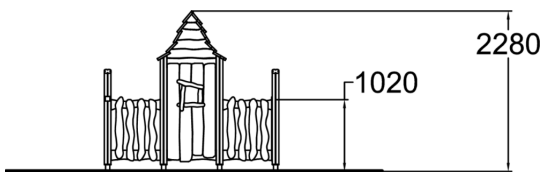

With three fence walls and a turret, the modifiable facade is an impressive feature. The facade can be used as a fence, partition element or as a stage for a puppet theatre. The fence section is easy to extend with additional fence and post packs. Children remain in full view for supervision through the fence pickets. The supporting fence and turret elements can be installed in the direction of your choice. Once installed, the bottom of the window frame is at the height of approx. one metre. Use the basic product and additional elements and features to build your own design according to your needs. This product does not require impact attenuating surfacing.

User age	1+
Number of users	6
Product length, mm	2490
Product width, mm	890
Product height, mm	2130
Falling space, m ²	16.2
Height required, mm	3630
Safety info	EN 1176-1 TÜV
Installation time (for 1), H	1
Foundation options	deep_mounting
Wood	
Metal	