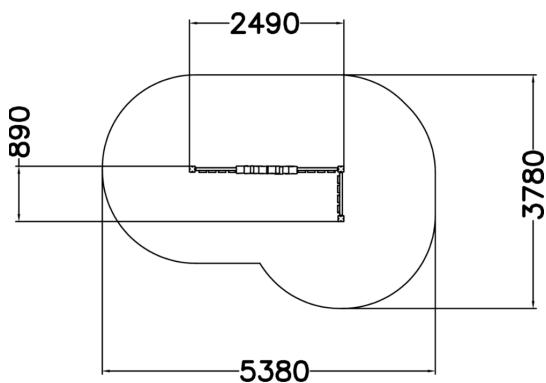

With three fence walls and a turret, the modifiable facade is an impressive feature. The facade can be used as a fence, partition element or as a stage for a puppet theatre. The fence section is easy to extend with additional fence and post packs. Children remain in full view for supervision through the fence pickets. The supporting fence and turret elements can be installed in the direction of your choice. Once installed, the bottom of the window frame is at the height of approx. one metre. Use the basic product and additional elements and features to build your own design according to your needs. This product does not require impact attenuating surfacing.

User age	1+
Number of users	6
Product length, mm	2490
Product width, mm	890
Product height, mm	2130
Falling space, m <sup>2</sup>	16.2
Height required, mm	3630
Safety info	EN 1176-1 TÜV
Installation time (for 1), H	1
Foundation options	deep_mounting
Wood	<input checked="" type="checkbox"/>
Metal	<input type="checkbox"/>