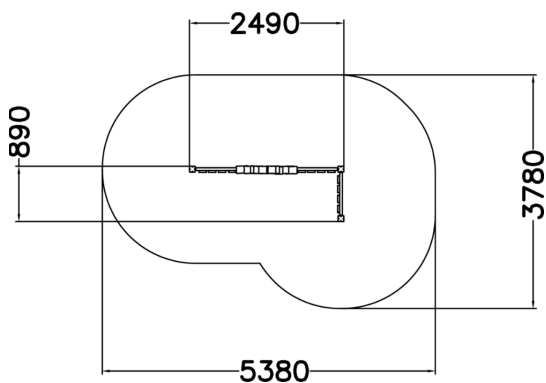

With three fence walls and a turret, the modifiable facade is an impressive feature. The facade can be used as a fence, partition element or as a stage for a puppet theatre. The fence section is easy to extend with additional fence and post packs. Children remain in full view for supervision through the fence pickets. The supporting fence and turret elements can be installed in the direction of your choice. Once installed, the bottom of the window frame is at the height of approx. one metre. Use the basic product and additional elements and features to build your own design according to your needs. This product does not require impact attenuating surfacing.

User age	1+
Number of users	6
Product length, mm	2490
Product width, mm	890
Product height, mm	2130
Falling space, m ²	16.2
Height required, mm	3630
Safety info	EN 1176-1 TÜV
Installation time (for 1), H	1
Foundation options	deep_mounting
Wood	<input checked="" type="checkbox"/>
Metal	<input type="checkbox"/>