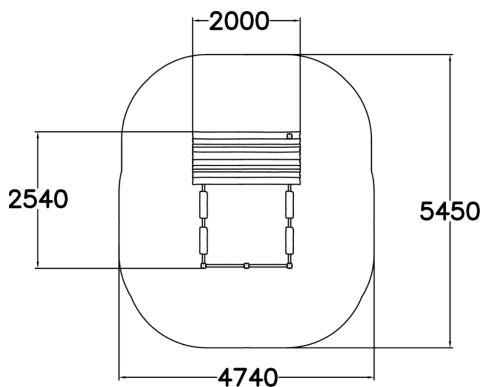

-  Meeting points
1
-  Play panels
3
-  Roofs
1
-  Sandplay
1

This inspiring Beach Hut is built at one end of a sandbox so that those playing can move inside and out. The hut is great fun, come rain or shine, as kids can play out in the open or sheltered by the hut. The rear wall is closed with a boarded wall section and a fenced section, so the little ones are easy to supervise from outside the sandbox. The hut is accessed via the sandbox. The steeply pitched roof and curved roof plane are influenced by mediaeval Scandinavian designs, scaled down to suit children. Green window frames give a welcoming, bright accent of colour. A chimney crowns the playful design.

User age	1+
Number of users	10
Product length, mm	2000
Product width, mm	2540
Product height, mm	1850
Falling space, m ²	23.2
Height required, mm	3330
Max. free fall height, mm	370
Safety info	EN 1176-1 TÜV
Installation time (for 1), H	3
Foundation options	deep_mounting
Wood	
Metal	