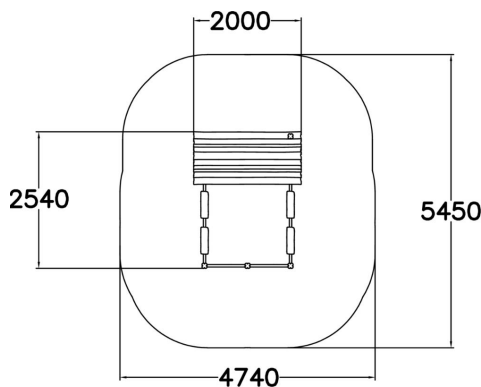

-  Meeting points
1
-  Play panels
3
-  Roofs
1
-  Sandplay
1

This inspiring Beach Hut is built at one end of a sandbox so that those playing can move inside and out. The hut is great fun, come rain or shine, as kids can play out in the open or sheltered by the hut. The rear wall is closed with a boarded wall section and a fenced section, so the little ones are easy to supervise from outside the sandbox. The hut is accessed via the sandbox. The steeply pitched roof and curved roof plane are influenced by mediaeval Scandinavian designs, scaled down to suit children. Green window frames give a welcoming, bright accent of colour. A chimney crowns the playful design.

User age	1+
Number of users	10
Product length, mm	2000
Product width, mm	2540
Product height, mm	1850
Falling space, m ²	23.2
Height required, mm	3330
Max. free fall height, mm	370
Safety info	EN 1176-1 TÜV
Installation time (for 1), H	3
Foundation options	Deep mounting Surface mounting
Wood	
Metal	