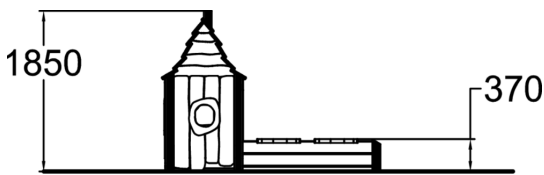

-  Meeting points
1
-  Play panels
3
-  Roofs
1
-  Sandplay
1

This inspiring Beach Hut is built at one end of a sandbox so that those playing can move inside and out. The hut is great fun, come rain or shine, as kids can play out in the open or sheltered by the hut. The rear wall is closed with a boarded wall section and a fenced section, so the little ones are easy to supervise from outside the sandbox. The hut is accessed via the sandbox. The steeply pitched roof and curved roof plane are influenced by mediaeval Scandinavian designs, scaled down to suit children. Green window frames give a welcoming, bright accent of colour. A chimney crowns the playful design.

User age	1+
Number of users	10
Product length, mm	2000
Product width, mm	2540
Product height, mm	1850
Falling space, m ²	23.2
Height required, mm	3330
Max. free fall height, mm	370
Safety info	EN 1176-1 TÜV
Installation time (for 1), H	3
Foundation options	deep_mounting
Wood	
Metal	