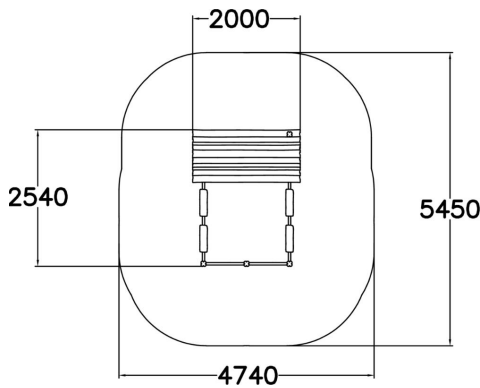

-  Meeting points
1
-  Play panels
3
-  Roofs
1
-  Sandplay
1

This inspiring Beach Hut is built at one end of a sandbox so that those playing can move inside and out. The hut is great fun, come rain or shine, as kids can play out in the open or sheltered by the hut. The rear wall is closed with a boarded wall section and a fenced section, so the little ones are easy to supervise from outside the sandbox. The hut is accessed via the sandbox. The steeply pitched roof and curved roof plane are influenced by mediaeval Scandinavian designs, scaled down to suit children. Green window frames give a welcoming, bright accent of colour. A chimney crowns the playful design.

User age	1+
Number of users	10
Product length, mm	2000
Product width, mm	2540
Product height, mm	1850
Falling space, m ²	23.2
Height required, mm	3330
Max. free fall height, mm	370
Safety info	EN 1176-1 TÜV
Installation time (for 1), H	3
Foundation options	Deep mounting Surface mounting
Wood	
Metal colour	