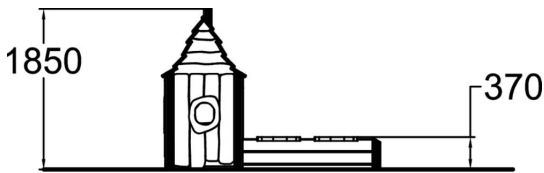

-  Meeting points
1
-  Play panels
3
-  Roofs
1
-  Sandplay
1

This inspiring Beach Hut is built at one end of a sandbox so that those playing can move inside and out. The hut is great fun, come rain or shine, as kids can play out in the open or sheltered by the hut. The rear wall is closed with a boarded wall section and a fenced section, so the little ones are easy to supervise from outside the sandbox. The hut is accessed via the sandbox. The steeply pitched roof and curved roof plane are influenced by mediaeval Scandinavian designs, scaled down to suit children. Green window frames give a welcoming, bright accent of colour. A chimney crowns the playful design.

User age	1+
Number of users	10
Product length, mm	2000
Product width, mm	2540
Product height, mm	1850
Falling space, m ²	23.2
Height required, mm	3330
Max. free fall height, mm	370
Safety info	EN 1176-1 TÜV
Installation time (for 1), H	3
Foundation options	Deep mounting Surface mounting
Wood	
Metal colour	