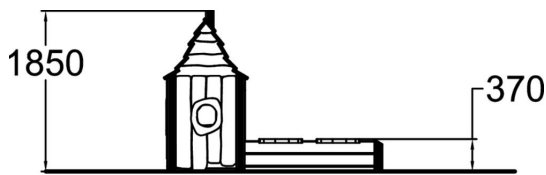

-  Meeting points
1
-  Play panels
3
-  Roofs
1
-  Sandplay
1

This inspiring Beach Hut is built at one end of a sandbox so that those playing can move inside and out. The hut is great fun, come rain or shine, as kids can play out in the open or sheltered by the hut. The rear wall is closed with a boarded wall section and a fenced section, so the little ones are easy to supervise from outside the sandbox. The hut is accessed via the sandbox. The steeply pitched roof and curved roof plane are influenced by mediaeval Scandinavian designs, scaled down to suit children. Green window frames give a welcoming, bright accent of colour. A chimney crowns the playful design.

User age	1+
Number of users	10
Product length, mm	2000
Product width, mm	2540
Product height, mm	1850
Falling space, m ²	23.2
Height required, mm	3330
Max. free fall height, mm	370
Safety info	EN 1176-1 TÜV
Installation time (for 1), H	3
Foundation options	Deep mounting Surface mounting
Wood	
Metal	