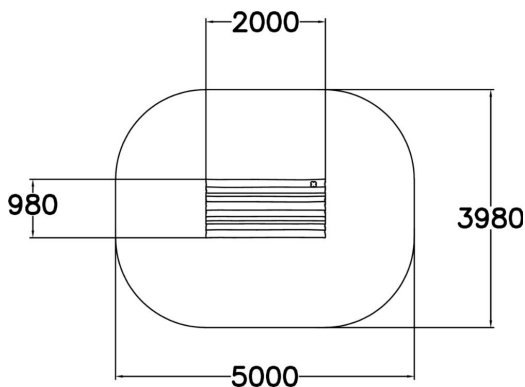

-  Meeting points
1
-  Play panels
3
-  Roofs
1

This exciting Forest House is designed for children and is perfect for all types of games. The hut has enough space for several toddlers at once. The Forest House is fun as a self-standing feature or together with other Troll Village buildings. The hut can be fitted with additional features so that children can use it for their role play and other games. One of the two long sides of the hut is entirely open. The boarded walls have windows for easy supervision children at play. The hut is open on one side and has three boarded walls with windows and a fence on one side. Green window frames give a bright accent of colour. A chimney crowns the playful design. This product does not require impact attenuating surfacing.

User age	1+
Number of users	7
Product length, mm	2000
Product width, mm	980
Product height, mm	2020
Falling space, m ²	18
Height required, mm	3330
Safety info	EN 1176-1:2017
Installation time (for 1), H	2
Foundation options	Deep mounting Surface mounting
Wood	
Metal colour	