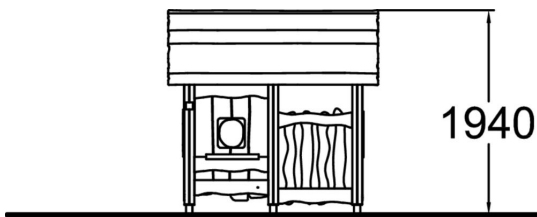

-  Meeting points
1
-  Play panels
3
-  Roofs
1

This exciting Forest House is designed for children and is perfect for all types of games. The hut has enough space for several toddlers at once. The Forest House is fun as a self-standing feature or together with other Troll Village buildings. The hut can be fitted with additional features so that children can use it for their role play and other games. One of the two long sides of the hut is entirely open. The boarded walls have windows for easy supervision children at play. The hut is open on one side and has three boarded walls with windows and a fence on one side. Green window frames give a bright accent of colour. A chimney crowns the playful design. This product does not require impact attenuating surfacing.

User age	1+
Number of users	7
Product length, mm	2000
Product width, mm	980
Product height, mm	2020
Falling space, m ²	18
Height required, mm	3330
Safety info	EN 1176-1:2017
Installation time (for 1), H	2
Foundation options	Deep mounting Surface mounting
Wood	
Metal colour	