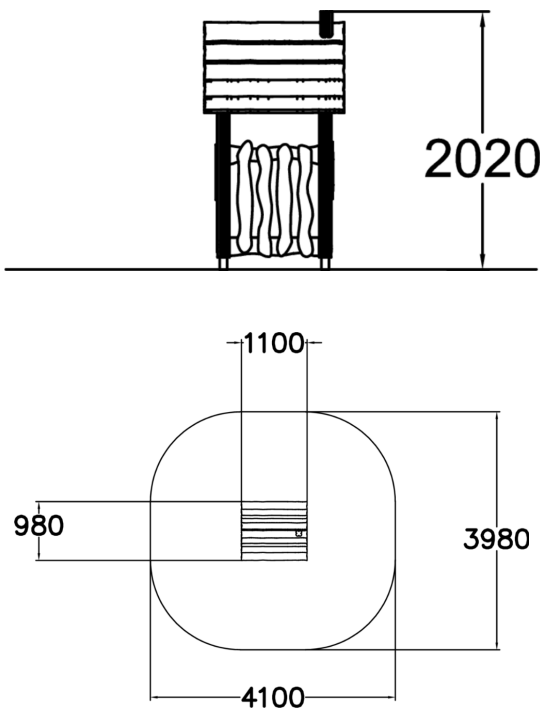

175581M  
Little Hut

This adorable Little Hut is designed for children and is perfect for all types of games. The hut is open on one side, with two walls with windows, and a fence on the other three sides. The Little Hut is fun as a self-standing feature, as a group of Little Huts, or together with other Troll Village buildings. You can furnish it yourself or let children use their imagination with its interiors. Green window frames give a welcoming, bright accent of colour. A chimney crowns the playful design. This product does not require impact attenuating surfacing. The product is manufactured from locally sourced nordic pine. Looking for a Nordic Swan Ecolabelled product? This product is available with the Nordic Swan Ecolabel (item no. SL175581) in Nature Tone with deep mounting. Contact us and we'll be happy to tell you more!

User age	1+
Product length, mm	1100
Product width, mm	980
Product height, mm	2080
Falling space, m <sup>2</sup>	14.4
Height required, mm	3330
Safety info	EN 1176-1 TÜV
Installation time (for 1), H	2
Foundation options	deep_mounting surface_mounting
Wood	
Metal	