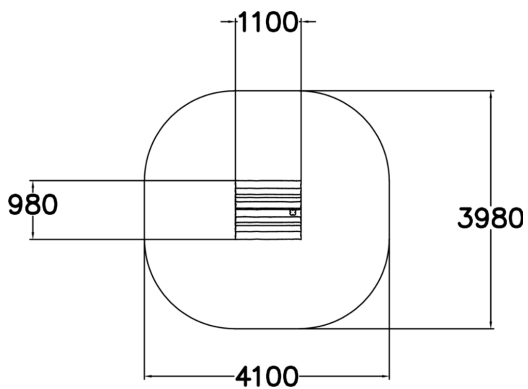

175581M
Little Hut

This adorable Little Hut is designed for children and is perfect for all types of games. The hut is open on one side, with two walls with windows, and a fence on the other three sides. The Little Hut is fun as a self-standing feature, as a group of Little Huts, or together with other Troll Village buildings. You can furnish it yourself or let children use their imagination with its interiors. Green window frames give a welcoming, bright accent of colour. A chimney crowns the playful design. This product does not require impact attenuating surfacing. The product is manufactured from locally sourced nordic pine. Available in Natural Tone and Flora Brown.

Product length, mm	1100
Product width, mm	980
Product height, mm	2080
Falling space, m ²	14.4
Height required, mm	3330
Safety info	EN 1176-1 TÜV
Foundation options	deep_mounting surface_mounting
Wood	
Metal	