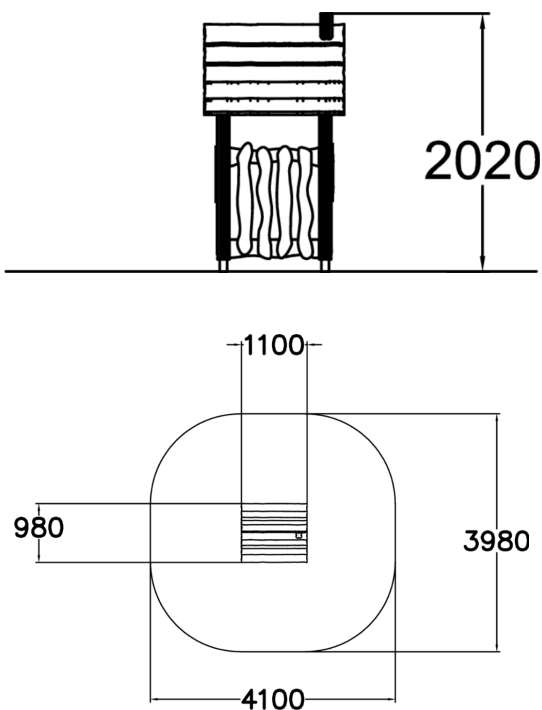

175581M
Little Hut

This adorable Little Hut is designed for children and is perfect for all types of games. The hut is open on one side, with two walls with windows, and a fence on the other three sides. The Little Hut is fun as a self-standing feature, as a group of Little Huts, or together with other Troll Village buildings. You can furnish it yourself or let children use their imagination with its interiors. Green window frames give a welcoming, bright accent of colour. A chimney crowns the playful design. This product does not require impact attenuating surfacing. The product is manufactured from locally sourced nordic pine. Available in Natural Tone and Flora Brown.

Product length, mm	1100
Product width, mm	980
Product height, mm	2080
Falling space, m ²	14.4
Height required, mm	3330
Safety info	EN 1176-1 TÜV
Foundation options	deep_mounting surface_mounting
Wood	
Metal	