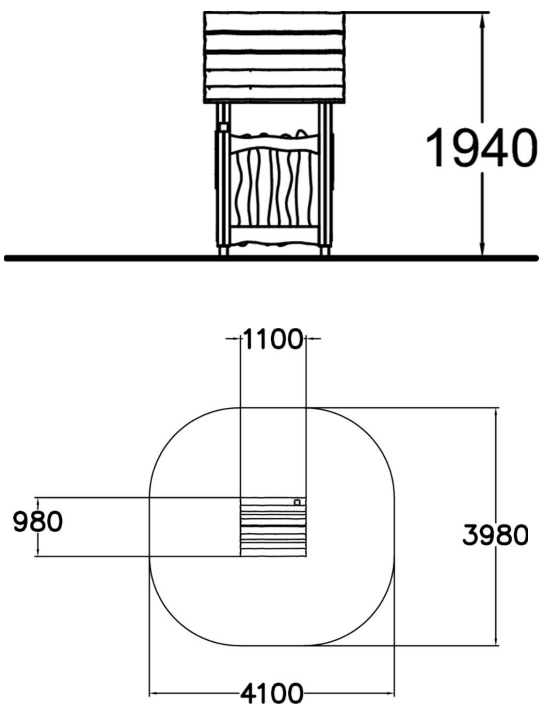

-  Meeting points  
1
-  Play panels  
2
-  Roofs  
1

This adorable Little Hut is designed for children and is perfect for all types of games. The hut is open on one side, with two walls with windows, and a fence on the other three sides. The Little Hut is fun as a self-standing feature, as a group of Little Huts, or together with other Troll Village buildings. You can furnish it yourself or let children use their imagination with its interiors. Green window frames give a welcoming, bright accent of colour. A chimney crowns the playful design. This product does not require impact attenuating surfacing.

|                               |   |
|-------------------------------|---|
| User age                      | 1+  |
| Number of users               | 5   |
| Product length, mm            | 1100  |
| Product width, mm             | 980   |
| Product height, mm            | 2020  |
| Falling space, m <sup>2</sup> | 14.4  |
| Height required, mm           | 3340  |
| Safety info                   | EN 1176-1 TÜV   |
| Installation time (for 1), H  | 2   |
| Foundation options            | deep_mounting<br>surface_mounting   |
| Wood                          |  |
| Metal colour                  |  |