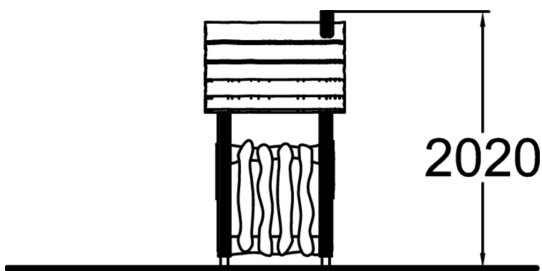

-  Meeting points  
1
-  Play panels  
2
-  Roofs  
1

This adorable Little Hut is designed for children and is perfect for all types of games. The hut is open on one side, with two walls with windows, and a fence on the other three sides. The Little Hut is fun as a self-standing feature, as a group of Little Huts, or together with other Troll Village buildings. You can furnish it yourself or let children use their imagination with its interiors. Green window frames give a welcoming, bright accent of colour. A chimney crowns the playful design. This product does not require impact attenuating surfacing.

User age	1+
Number of users	5
Product length, mm	1100
Product width, mm	980
Product height, mm	2020
Falling space, m <sup>2</sup>	14.4
Height required, mm	3340
Safety info	EN 1176-1 TÜV
Installation time (for 1), H	2
Foundation options	deep_mounting
Wood	<input checked="" type="checkbox"/>
Metal	<input type="checkbox"/>