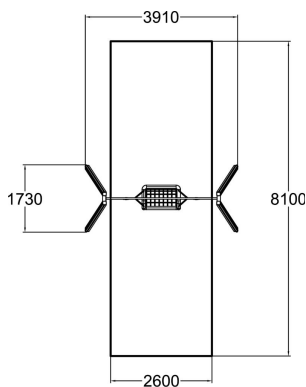

Flora inclusive swing

Flora swing with inclusive basket type swing seat. The shock-absorbing membrane cover of the steel-framed seat is finished with a weatherproof and UV-protected rope which is tightly twisted onto the frame. The basket of the seat is made of high-quality steel-reinforced rope. The seat has extra support ropes on both sides of the seat providing safer feeling also for users with limited abilities to use a conventional swing seat. The spacious and comfortable seat is easy to get on and off, thanks to the sturdy frame and dense mesh. To ensure that everyone can access the product, please place it so that the surface is hard enough for independent or assisted access.

User age	3+
Number of users	1
Product length, mm	3910
Product width, mm	1730
Product height, mm	2670
Impact area, m ²	21.1
Falling space, m ²	21.1
Height required, mm	2900
Max. free fall height, mm	1400
Safety info	EN 1176-1, 2 TÜV
Installation time (for 1), H	6
Foundation options	deep_mounting
Wood	
Ropes	