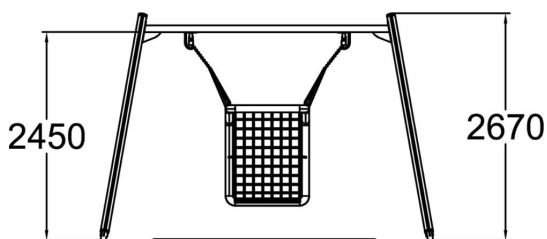

# Flora inclusive swing

Flora swing with inclusive basket type swing seat. The shock-absorbing membrane cover of the steel-framed seat is finished with a weatherproof and UV-protected rope which is tightly twisted onto the frame. The basket of the seat is made of high-quality steel-reinforced rope. The seat has extra support ropes on both sides of the seat providing safer feeling also for users with limited abilities to use a conventional swing seat. The spacious and comfortable seat is easy to get on and off, thanks to the sturdy frame and dense mesh. To ensure that everyone can access the product, please place it so that the surface is hard enough for independent or assisted access.

User age	3+
Number of users	1
Product length, mm	3910
Product width, mm	1730
Product height, mm	2670
Impact area, m <sup>2</sup>	21.1
Falling space, m <sup>2</sup>	21.1
Height required, mm	2900
Max. free fall height, mm	1400
Safety info	EN 1176-1, 2 TÜV
Installation time (for 1), H	6
Foundation options	deep_mounting
Wood	
Ropes	