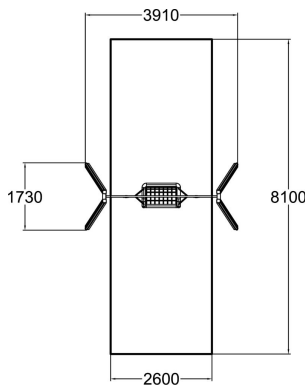

Flora inclusive swing

Flora swing with inclusive basket type swing seat. The shock-absorbing membrane cover of the steel-framed seat is finished with a weatherproof and UV-protected rope which is tightly twisted onto the frame. The basket of the seat is made of high-quality steel-reinforced rope. The seat has extra support ropes on both sides of the seat providing safer feeling also for users with limited abilities to use a conventional swing seat. The spacious and comfortable seat is easy to get on and off, thanks to the sturdy frame and dense mesh. To ensure that everyone can access the product, please place it so that the surface is hard enough for independent or assisted access.

User age	3+
Number of users	1
Product length, mm	3910
Product width, mm	1730
Product height, mm	2670
Impact area, m ²	21.1
Falling space, m ²	21.1
Height required, mm	2900
Max. free fall height, mm	1400
Safety info	EN 1176-1, 2 TÜV
Installation time (for 1), H	6
Wood	
Ropes	