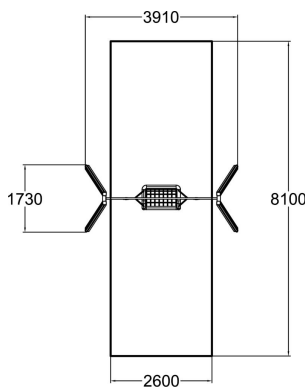

# Flora inclusive swing

Flora swing with inclusive basket type swing seat. The shock-absorbing membrane cover of the steel-framed seat is finished with a weatherproof and UV-protected rope which is tightly twisted onto the frame. The basket of the seat is made of high-quality steel-reinforced rope. The seat has extra support ropes on both sides of the seat providing safer feeling also for users with limited abilities to use a conventional swing seat. The spacious and comfortable seat is easy to get on and off, thanks to the sturdy frame and dense mesh. To ensure that everyone can access the product, please place it so that the surface is hard enough for independent or assisted access.

User age	3+
Number of users	1
Product length, mm	3910
Product width, mm	1730
Product height, mm	2670
Impact area, m <sup>2</sup>	21.1
Falling space, m <sup>2</sup>	21.1
Height required, mm	2900
Max. free fall height, mm	1400
Safety info	EN 1176-1, 2 TÜV
Installation time (for 1), H	6
Foundation options	deep_mounting
Wood	
Ropes	