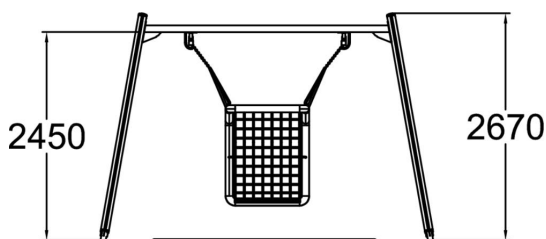

Flora inclusive swing

Flora swing with inclusive basket type swing seat. The shock-absorbing membrane cover of the steel-framed seat is finished with a weatherproof and UV-protected rope which is tightly twisted onto the frame. The basket of the seat is made of high-quality steel-reinforced rope. The seat has extra support ropes on both sides of the seat providing safer feeling also for users with limited abilities to use a conventional swing seat. The spacious and comfortable seat is easy to get on and off, thanks to the sturdy frame and dense mesh. To ensure that everyone can access the product, please place it so that the surface is hard enough for independent or assisted access.

User age	3+
Number of users	1
Product length, mm	3910
Product width, mm	1730
Product height, mm	2670
Impact area, m ²	21.1
Falling space, m ²	21.1
Height required, mm	2900
Max. free fall height, mm	1400
Safety info	EN 1176-1, 2 TÜV
Installation time (for 1), H	6
Foundation options	deep_mounting
Wood	
Ropes	