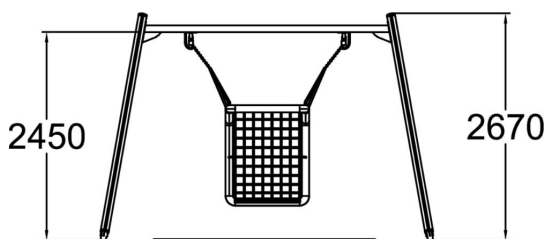

Flora inclusive swing

Flora swing with inclusive basket type swing seat. The shock-absorbing membrane cover of the steel-framed seat is finished with a weatherproof and UV-protected rope which is tightly twisted onto the frame. The basket of the seat is made of high-quality steel-reinforced rope. The seat has extra support ropes on both sides of the seat providing safer feeling also for users with limited abilities to use a conventional swing seat. The spacious and comfortable seat is easy to get on and off, thanks to the sturdy frame and dense mesh. To ensure that everyone can access the product, please place it so that the surface is hard enough for independent or assisted access.

User age	3+
Number of users	1
Product length, mm	3910
Product width, mm	1730
Product height, mm	2670
Impact area, m ²	21.1
Falling space, m ²	21.1
Height required, mm	2900
Max. free fall height, mm	1400
Safety info	EN 1176-1, 2 TÜV
Installation time (for 1), H	6
Wood	
Ropes	