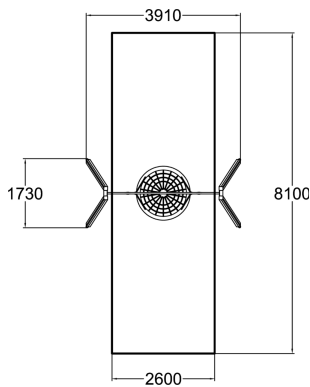

Flora Bird's Nest Swing

This swing is everyone's favourite! Children, youngsters and adults alike will love swinging and lounging in the birds nest swing. With the streamlined design it will fit nicely in all surroundings. The spacious and high quality seat is designed and manufactured to last very high usage, without compromising the comfort of the swing users. To ensure that people with physical limitations can access the product, please place it so that the surface is hard enough for independent or assisted access.

User age	1+
Number of users	4
Product length, mm	3910
Product width, mm	1730
Product height, mm	2670
Impact area, m ²	21.1
Falling space, m ²	21.1
Height required, mm	2900
Max. free fall height, mm	1400
Safety info	EN 1176-1, 2 TÜV
Installation time (for 1), H	6
Foundation options	deep_mounting
Wood	