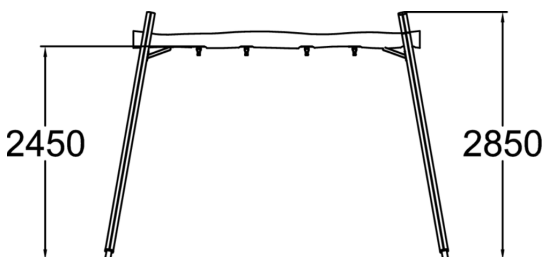

The Forest Elf's Swing

The Forest Elf's Swing is a perennial favourite among kids, offering thrilling speed! The lovely swing frame fits beautifully into its natural background. The height of the frame is 2850 mm. The frame has bearings for two seats, with 210 cm chains. The product is manufactured from locally sourced nordic pine. Available in Natural Tone and Flora Brown.

User age	4+
Number of users	2
Product length, mm	3960
Product width, mm	1570
Product height, mm	2850
Impact area, m ²	25.5
Falling space, m ²	25.5
Height required, mm	2900
Max. free fall height, mm	1400
Safety info	EN 1176-1, 2 TÜV
Installation time (for 1), H	6
Foundation options	deep_mounting surface_mounting
Wood	 
Metal	