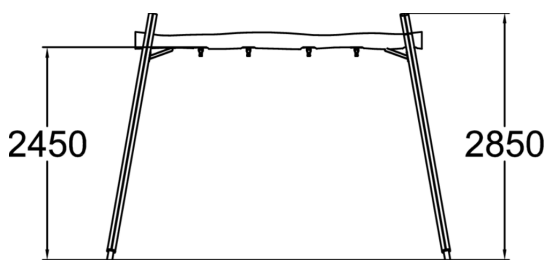

# The Forest Elf's Swing

The Forest Elf's Swing is a perennial favourite among kids, offering thrilling speed! The lovely swing frame fits beautifully into its natural background. The height of the frame is 2850 mm. The frame has bearings for two seats, with 210 cm chains. The product is manufactured from locally sourced nordic pine. Available in Natural Tone and Flora Brown.

User age	4+
Number of users	2
Product length, mm	3960
Product width, mm	1570
Product height, mm	2850
Impact area, m <sup>2</sup>	25.5
Falling space, m <sup>2</sup>	25.5
Height required, mm	2900
Max. free fall height, mm	1400
Safety info	EN 1176-1, 2 TÜV
Installation time (for 1), H	6
Foundation options	deep_mounting surface_mounting
Wood	
Metal	