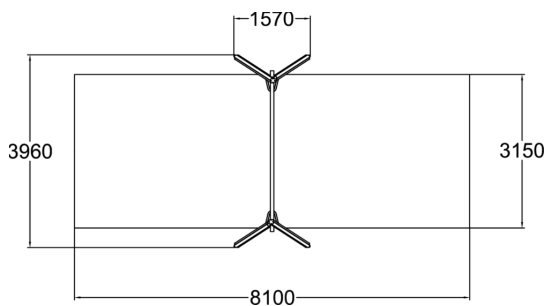

# The Forest Elf's Swing

The Forest Elf's Swing is a perennial favourite among kids, offering thrilling speed! The lovely swing frame fits beautifully into its natural background. The height of the frame is 2850 mm. The frame has bearings for two seats, with 210 cm chains. The product is manufactured from locally sourced nordic pine. Available in Natural Tone and Flora Brown.

User age	4+
Number of users	2
Product length, mm	3960
Product width, mm	1570
Product height, mm	2850
Impact area, m <sup>2</sup>	25.5
Falling space, m <sup>2</sup>	25.5
Height required, mm	2900
Max. free fall height, mm	1400
Safety info	EN 1176-1, 2 TÜV
Installation time (for 1), H	6
Foundation options	deep_mounting surface_mounting
Wood	
Metal	