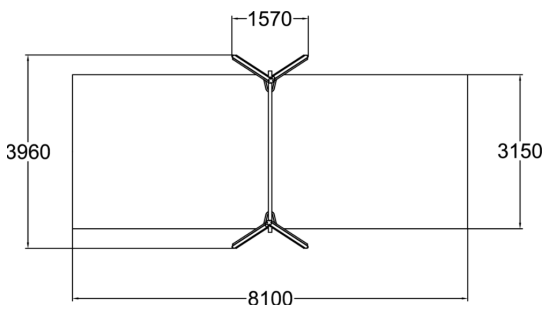

The Forest Elf's Swing

The Forest Elf's Swing is a perennial favourite among kids, offering thrilling speed! The lovely swing frame fits beautifully into its natural background. The height of the frame is 2850 mm. The frame has bearings for two seats, with 210 cm chains. The product is manufactured from locally sourced nordic pine. Available in Natural Tone and Flora Brown.

User age	4+
Number of users	2
Product length, mm	3960
Product width, mm	1570
Product height, mm	2850
Impact area, m ²	25.5
Falling space, m ²	25.5
Height required, mm	2900
Max. free fall height, mm	1400
Safety info	EN 1176-1, 2 TÜV
Installation time (for 1), H	6
Foundation options	deep_mounting surface_mounting
Wood	 
Metal	