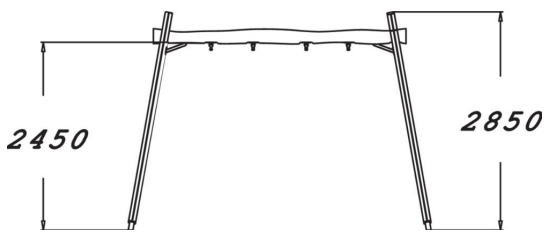

# Forest Elf's Swing

The Forest Elf's Swing is a perennial favourite among kids, offering thrilling speed! The lovely swing frame fits beautifully into its natural background. The height of the frame is 2850 mm. The frame has bearings for two seats, with 210 cm chains.

User age	4+
Number of users	2
Product length, mm	3960
Product width, mm	1570
Product height, mm	2850
Impact area, m <sup>2</sup>	25.5
Falling space, m <sup>2</sup>	25.5
Height required, mm	2900
Max. free fall height, mm	1400
Safety info	EN 1176-1, 2 TÜV
Installation time (for 1), H	6
Foundation options	deep_mounting
Wood	<input checked="" type="checkbox"/>
Metal	<input type="checkbox"/>