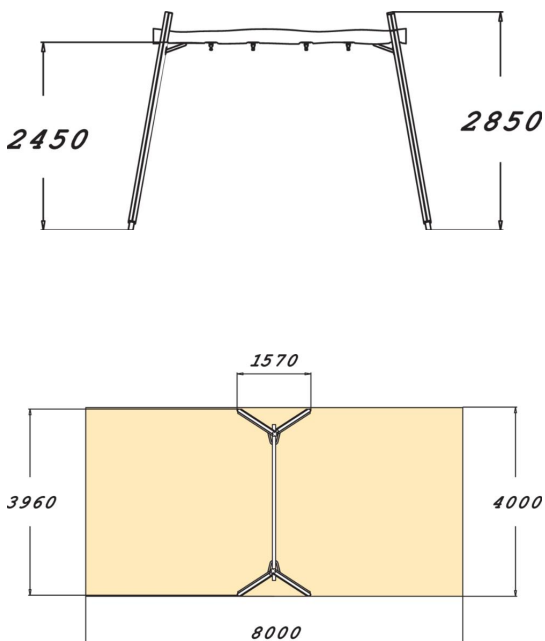

Forest Elf's Swing

The Forest Elf's Swing is a perennial favourite among kids, offering thrilling speed! The lovely swing frame fits beautifully into its natural background. The height of the frame is 2850 mm. The frame has bearings for two seats, with 210 cm chains.

User age	4+
Number of users	2
Product length, mm	3960
Product width, mm	1570
Product height, mm	2850
Impact area, m ²	25.5
Falling space, m ²	25.5
Height required, mm	2900
Max. free fall height, mm	1400
Safety info	EN 1176-1, 2 TÜV
Installation time (for 1), H	6
Foundation options	deep_mounting
Wood	<input checked="" type="checkbox"/>
Metal	<input type="checkbox"/>