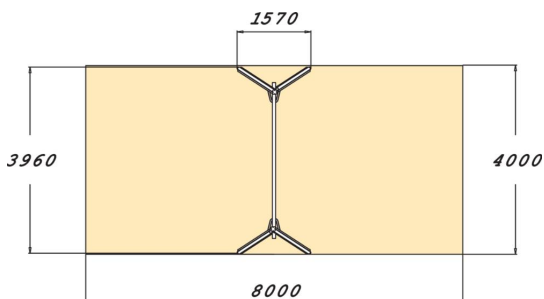

# Forest Elf's Swing

The Forest Elf's Swing is a perennial favourite among kids, offering thrilling speed! The lovely swing frame fits beautifully into its natural background. The height of the frame is 2850 mm. The frame has bearings for two seats, with 210 cm chains.

User age	4+
Number of users	2
Product length, mm	3960
Product width, mm	1570
Product height, mm	2850
Impact area, m <sup>2</sup>	25.5
Falling space, m <sup>2</sup>	25.5
Height required, mm	2900
Max. free fall height, mm	1400
Safety info	EN 1176-1, 2 TÜV
Installation time (for 1), H	6
Foundation options	deep_mounting
Wood	<input checked="" type="checkbox"/>
Metal	<input type="checkbox"/>