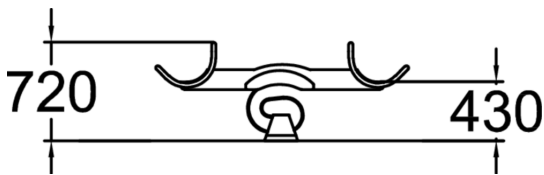

SEE-SAW FLORA

The small-size spring bouncer with a gentle motion is suitable even for children of kindergarten age. Spring bouncers are playground classics, providing entertainment for children year after year. The motion trains children's rhythmic awareness and improves the sense of balance. The product is manufactured from locally sourced nordic pine. Available in Natural Tone and Flora Brown.

User age	2+
Number of users	2
Product length, mm	1870
Product width, mm	330
Product height, mm	725
Impact area, m ²	8.3
Falling space, m ²	8.3
Height required, mm	2500
Max. free fall height, mm	590
Safety info	EN 1176-1, 6 TÜV
Installation time (for 1), H	3
Foundation options	deep_mounting surface_mounting
Wood	
Metal	