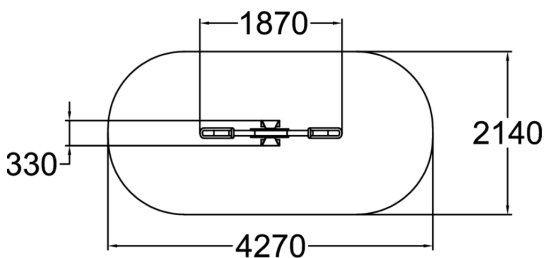

SEE-SAW FLORA

The small-size spring bouncer with a gentle motion is suitable even for children of kindergarten age. Spring bouncers are playground classics, providing entertainment for children year after year. The motion trains children's rhythmic awareness and improves the sense of balance. The product is manufactured from locally sourced nordic pine. Available in Natural Tone and Flora Brown.

User age	2+
Number of users	2
Product length, mm	1870
Product width, mm	330
Product height, mm	725
Impact area, m ²	8.3
Falling space, m ²	8.3
Height required, mm	2500
Max. free fall height, mm	590
Safety info	EN 1176-1, 6 TÜV
Installation time (for 1), H	3
Foundation options	deep_mounting surface_mounting
Wood	
Metal	