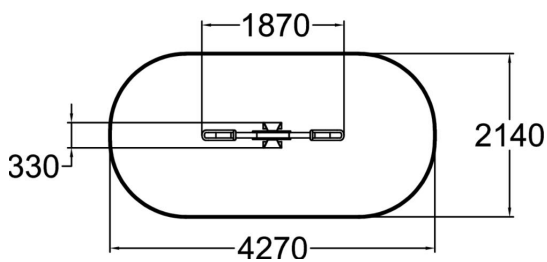

User age	2+
Number of users	2
Product length, mm	1870
Product width, mm	330
Product height, mm	725
Impact area, m ²	8.3
Falling space, m ²	8.3
Height required, mm	2500
Max. free fall height, mm	590
Safety info	EN 1176-1, 6 TÜV
Installation time (for 1), H	3
Foundation options	deep_mounting
Wood	
Metal	