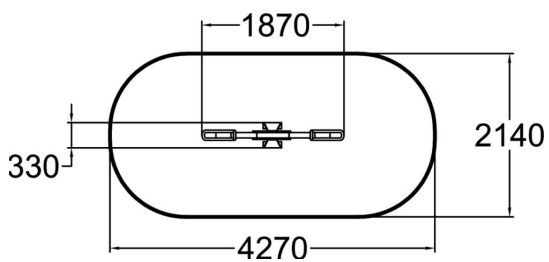

User age	2+
Number of users	2
Product length, mm	1870
Product width, mm	330
Product height, mm	725
Impact area, m ²	8.3
Falling space, m ²	8.3
Height required, mm	2500
Max. free fall height, mm	590
Safety info	EN 1176-1, 6 TÜV
Installation time (for 1), H	3
Foundation options	Deep mounting Surface mounting