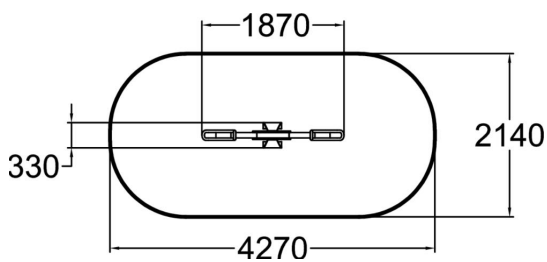

User age	2+
Number of users	2
Product length, mm	1870
Product width, mm	330
Product height, mm	725
Impact area, m <sup>2</sup>	8.3
Falling space, m <sup>2</sup>	8.3
Height required, mm	2500
Max. free fall height, mm	590
Safety info	EN 1176-1, 6 TÜV
Installation time (for 1), H	3
Foundation options	deep_mounting
Wood	<input checked="" type="checkbox"/>
Metal	<input type="checkbox"/>