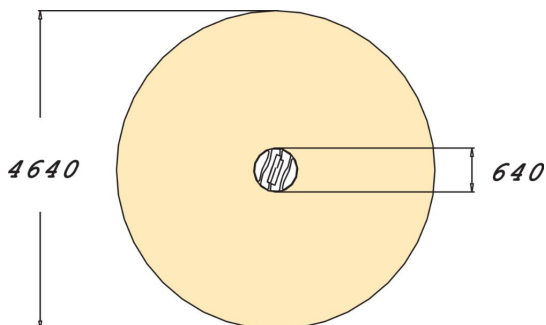

Fairy's Carousel

Wooden carousel with a round base and a crossed-over wooden centre post. This carousel requires only a little space (Ø 640 mm) and is a favourite with kids year after year. The carousel offers a thrilling ride that will make heads spin. The Fairy's Carousel will develop kids' balance in a fun way.

1120

User age	3+
Number of users	2
Product length, mm	640
Product width, mm	640
Product height, mm	1120
Impact area, m ²	16.9
Falling space, m ²	16.9
Height required, mm	2170
Max. free fall height, mm	1000
Safety info	EN 1176-1, 5 TÜV
Installation time (for 1), H	3
Foundation options	Deep mounting Surface mounting
Wood	
Metal colour	