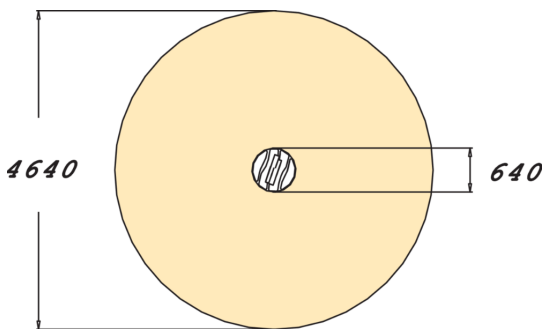

Fairy's Carousel

Wooden carousel with a round base and a crossed-over wooden centre post. This carousel requires only a little space (Ø 640 mm) and is a favourite with kids year after year. The carousel offers a thrilling ride that will make heads spin. The Fairy's Carousel will develop kids' balance in a fun way.

1120

User age	3+
Number of users	2
Product length, mm	640
Product width, mm	640
Product height, mm	1120
Impact area, m ²	16.9
Falling space, m ²	16.9
Height required, mm	2170
Max. free fall height, mm	1000
Safety info	EN 1176-1, 5 TÜV
Installation time (for 1), H	3
Foundation options	deep_mounting
Wood	<input checked="" type="checkbox"/>
Metal	<input type="checkbox"/>