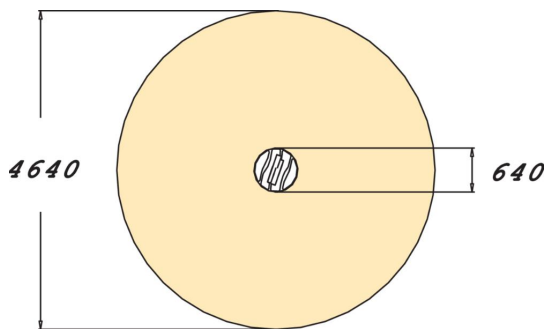

Fairy's Carousel

Wooden carousel with a round base and a crossed-over wooden centre post. This carousel requires only a little space (Ø 640 mm) and is a favourite with kids year after year. The carousel offers a thrilling ride that will make heads spin. The Fairy's Carousel will develop kids' balance in a fun way.

1120

User age	3+
Number of users	2
Product length, mm	640
Product width, mm	640
Product height, mm	1120
Impact area, m ²	16.9
Falling space, m ²	16.9
Height required, mm	2170
Max. free fall height, mm	1000
Safety info	EN 1176-1, 5 TÜV
Installation time (for 1), H	3
Foundation options	deep_mounting
Wood	<input checked="" type="checkbox"/>
Metal	<input type="checkbox"/>