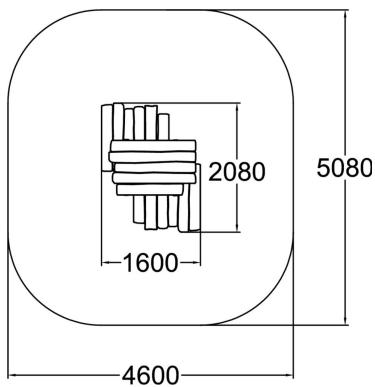

User age	1+
Number of users	6
Product length, mm	2080
Product width, mm	1600
Product height, mm	580
Falling space, m ²	12.6
Height required, mm	2080
Max. free fall height, mm	580
Safety info	EN 1176-1 TÜV
Installation time (for 1), H	1
Foundation options	deep_mounting