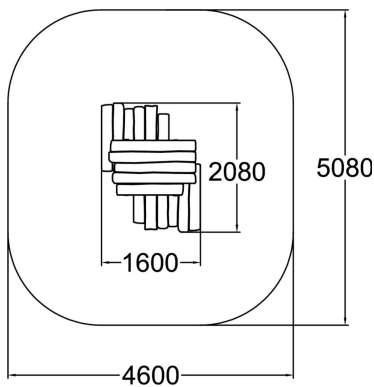

User age	1+
Number of users	6
Product length, mm	2080
Product width, mm	1600
Product height, mm	580
Falling space, m ²	12.6
Height required, mm	2080
Max. free fall height, mm	580
Safety info	EN 1176-1 TÜV
Installation time (for 1), H	1
Foundation options	deep_mounting