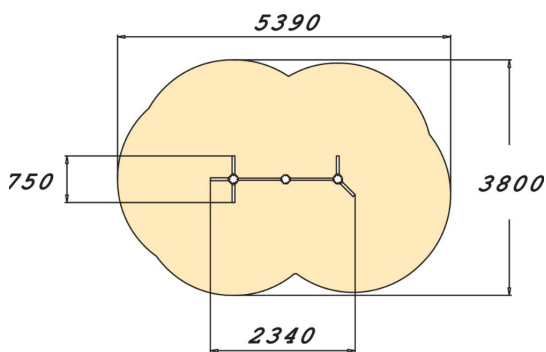

# Troll's Trees

The Troll's Trees consist of three upright posts and two bars at different levels (1,398 and 1,208 mm). The uprights on the edges have three and two branches respectively. These tree-like elements develop the children's motor and social skills. The trees offer diverse opportunities for play besides hanging and climbing: the children's imaginations will bestow them with diverse forms such as an enchanted forest, a gate or an obstacle course!

User age	5+
Number of users	3
Product length, mm	2340
Product width, mm	750
Product height, mm	1950
Impact area, m <sup>2</sup>	16.7
Falling space, m <sup>2</sup>	16.7
Height required, mm	1950
Max. free fall height, mm	1580
Safety info	EN 1176-1 TÜV
Installation time (for 1), H	1
Foundation options	deep_mounting
Wood	<input checked="" type="checkbox"/>
Metal	<input type="checkbox"/>