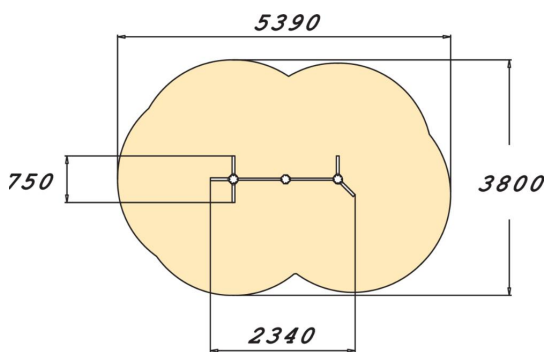

# Troll's Trees

The Troll's Trees consist of three upright posts and two bars at different levels (1,398 and 1,208 mm). The uprights on the edges have three and two branches respectively. These tree-like elements develop the children's motor and social skills. The trees offer diverse opportunities for play besides hanging and climbing: the children's imaginations will bestow them with diverse forms such as an enchanted forest, a gate or an obstacle course!

User age	5+
Number of users	3
Product length, mm	2340
Product width, mm	750
Product height, mm	1950
Impact area, m <sup>2</sup>	16.7
Falling space, m <sup>2</sup>	16.7
Height required, mm	1950
Max. free fall height, mm	1580
Safety info	EN 1176-1 TÜV
Installation time (for 1), H	1
Foundation options	deep_mounting
Wood	<input checked="" type="checkbox"/>
Metal	<input type="checkbox"/>