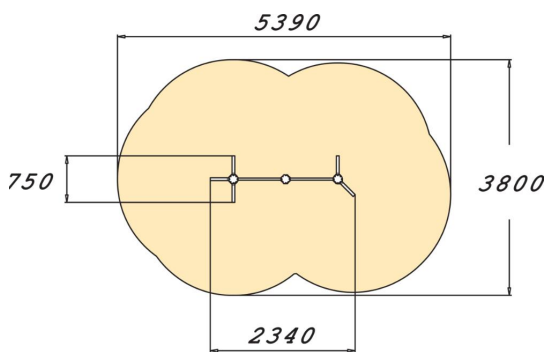

175555

Troll's Trees

The Troll's Trees consist of three upright posts and two bars at different levels (1,398 and 1,208 mm). The uprights on the edges have three and two branches respectively. These tree-like elements develop the children's motor and social skills. The trees offer diverse opportunities for play besides hanging and climbing: the children's imaginations will bestow them with diverse forms such as an enchanted forest, a gate or an obstacle course!

User age	5+
Number of users	3
Product length, mm	2340
Product width, mm	750
Product height, mm	1950
Impact area, m ²	16.7
Falling space, m ²	16.7
Height required, mm	1950
Max. free fall height, mm	1580
Safety info	EN 1176-1 TÜV
Installation time (for 1), H	1
Foundation options	Deep mounting Surface mounting
Wood	
Metal colour	