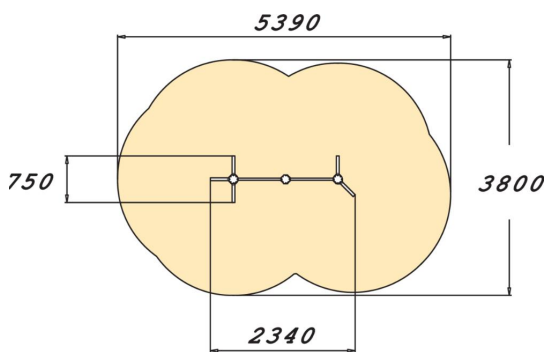

175555

Troll's Trees

The Troll's Trees consist of three upright posts and two bars at different levels (1,398 and 1,208 mm). The uprights on the edges have three and two branches respectively. These tree-like elements develop the children's motor and social skills. The trees offer diverse opportunities for play besides hanging and climbing: the children's imaginations will bestow them with diverse forms such as an enchanted forest, a gate or an obstacle course!

User age	5+
Number of users	3
Product length, mm	2340
Product width, mm	750
Product height, mm	1950
Impact area, m ²	16.7
Falling space, m ²	16.7
Height required, mm	1950
Max. free fall height, mm	1580
Safety info	EN 1176-1 TÜV
Installation time (for 1), H	1
Foundation options	deep_mounting
Wood	<input checked="" type="checkbox"/>
Metal	<input type="checkbox"/>