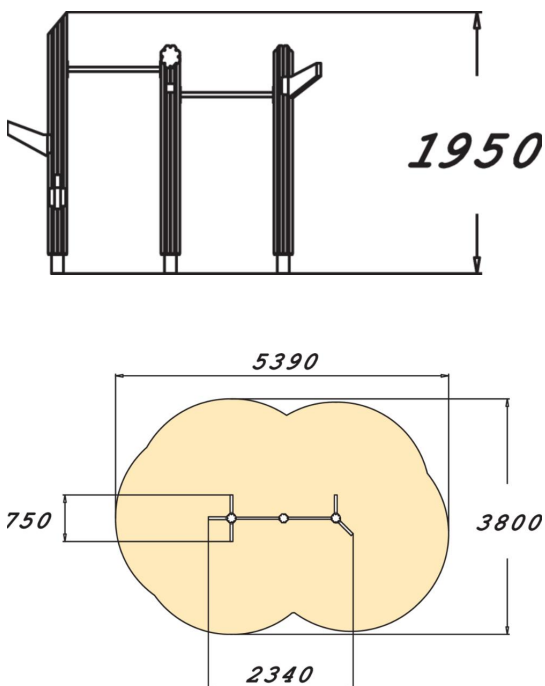

175555

Troll's Trees

The Troll's Trees consist of three upright posts and two bars at different levels (1,398 and 1,208 mm). The uprights on the edges have three and two branches respectively. These tree-like elements develop the children's motor and social skills. The trees offer diverse opportunities for play besides hanging and climbing: the children's imaginations will bestow them with diverse forms such as an enchanted forest, a gate or an obstacle course!

User age	5+
Number of users	3
Product length, mm	2340
Product width, mm	750
Product height, mm	1950
Impact area, m ²	16.7
Falling space, m ²	16.7
Height required, mm	1950
Max. free fall height, mm	1580
Safety info	EN 1176-1 TÜV
Installation time (for 1), H	1
Foundation options	deep_mounting
Wood	<input checked="" type="checkbox"/>
Metal	<input type="checkbox"/>