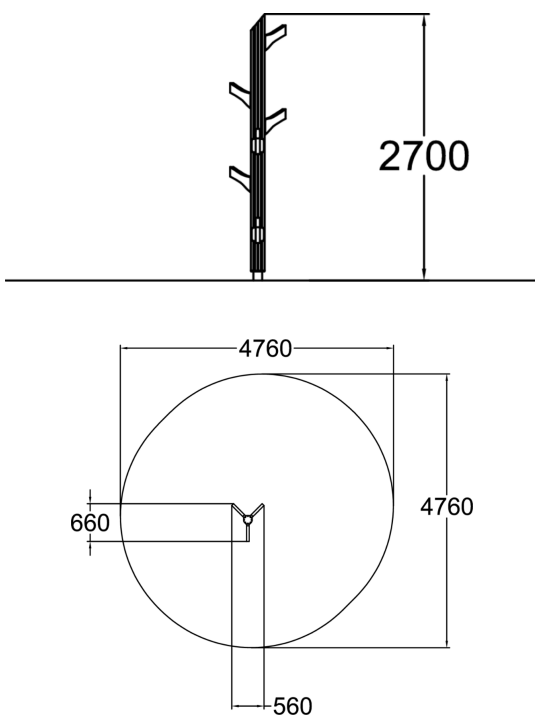

175550M

GOBLIN'S CLIMBING

Climbing tree is 2750 mm high play equipment with six branches. Climbing develops the climbers' fitness and motor skills. Besides climbing, the fun appearance of this climbing tree offers countless opportunities for play. All foundations are made of metal, sheltering the wood from direct contact with the ground to prevent rot and extend the products life. The product is manufactured from locally sourced nordic pine. Available in Natural Tone and Flora Brown. The product is manufactured from locally sourced nordic pine. Looking for a Nordic Swan Ecolabelled product? This product is available with the Nordic Swan Ecolabel (item no. SL175550) in Nature Tone with deep mounting. Contact us and we'll be happy to tell you more!

User age	6+
Number of users	1
Product length, mm	560
Product width, mm	660
Product height, mm	2700
Impact area, m ²	17.6
Falling space, m ²	17.6
Height required, mm	2950
Max. free fall height, mm	2650
Safety info	EN 1176-1 TÜV
Installation time (for 1), H	1
Foundation options	deep_mounting surface_mounting
Wood	
Metal	