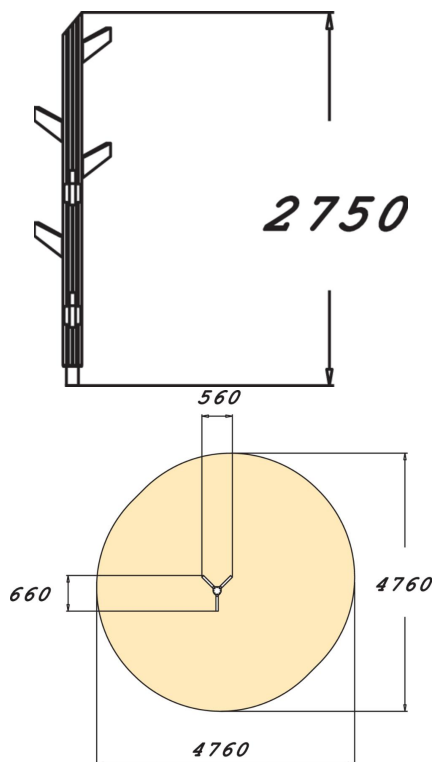

175550

Goblin's Climbing

Climbing tree is 2750 mm high play equipment with six branches. Climbing develops the climbers' fitness and motor skills. Besides climbing, the fun appearance of this climbing tree offers countless opportunities for play. All foundations are made of metal, sheltering the wood from direct contact with the ground to prevent rot and extend the products life.

User age	6+
Number of users	1
Product length, mm	560
Product width, mm	660
Product height, mm	2750
Impact area, m ²	17.6
Falling space, m ²	17.6
Height required, mm	2950
Max. free fall height, mm	2650
Safety info	EN 1176-1 TÜV
Installation time (for 1), H	1
Foundation options	deep_mounting
Wood	<input checked="" type="checkbox"/>
Metal	<input type="checkbox"/>