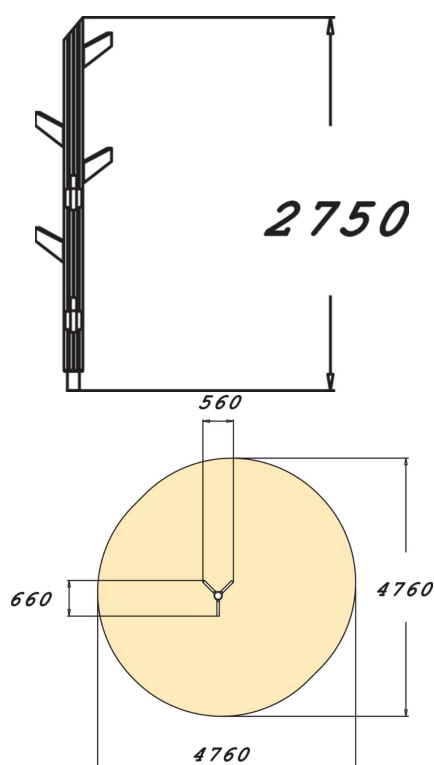

175550

Goblin's Climbing

Climbing tree is 2750 mm high play equipment with six branches. Climbing develops the climbers' fitness and motor skills. Besides climbing, the fun appearance of this climbing tree offers countless opportunities for play. All foundations are made of metal, sheltering the wood from direct contact with the ground to prevent rot and extend the products life.

User age	6+
Number of users	1
Product length, mm	560
Product width, mm	660
Product height, mm	2750
Impact area, m ²	17.6
Falling space, m ²	17.6
Height required, mm	2950
Max. free fall height, mm	2650
Safety info	EN 1176-1 TÜV
Installation time (for 1), H	1
Foundation options	deep_mounting
Wood	
Metal	