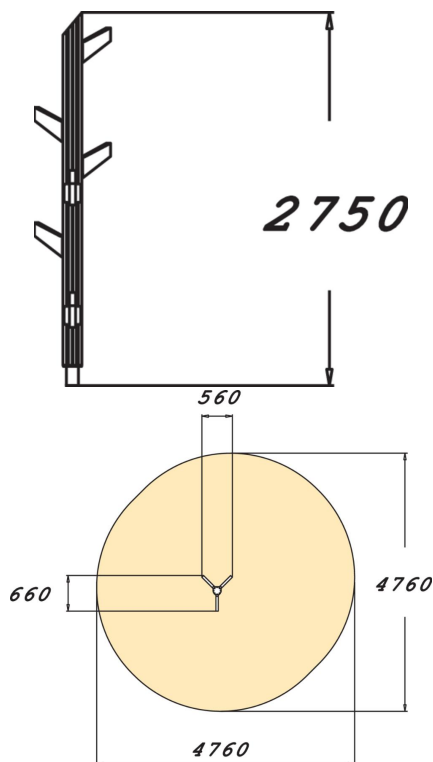

175550

Goblin's Climbing

Climbing tree is 2750 mm high play equipment with six branches. Climbing develops the climbers' fitness and motor skills. Besides climbing, the fun appearance of this climbing tree offers countless opportunities for play. All foundations are made of metal, sheltering the wood from direct contact with the ground to prevent rot and extend the products life.

User age	6+
Number of users	1
Product length, mm	560
Product width, mm	660
Product height, mm	2750
Impact area, m ²	17.6
Falling space, m ²	17.6
Height required, mm	2950
Max. free fall height, mm	2650
Safety info	EN 1176-1 TÜV
Installation time (for 1), H	1
Foundation options	deep_mounting
Wood	
Metal	