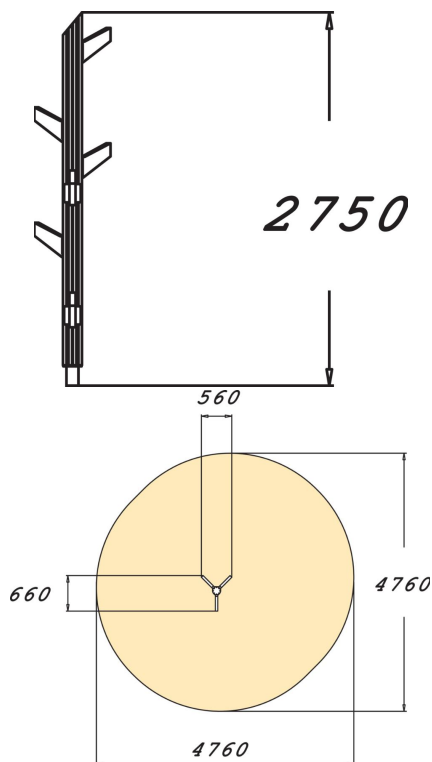

# Goblin's Climbing

Climbing tree is 2750 mm high play equipment with six branches. Climbing develops the climbers' fitness and motor skills. Besides climbing, the fun appearance of this climbing tree offers countless opportunities for play. All foundations are made of metal, sheltering the wood from direct contact with the ground to prevent rot and extend the products life.

User age	6+
Number of users	1
Product length, mm	560
Product width, mm	660
Product height, mm	2750
Impact area, m <sup>2</sup>	17.6
Falling space, m <sup>2</sup>	17.6
Height required, mm	2950
Max. free fall height, mm	2650
Safety info	EN 1176-1 TÜV
Installation time (for 1), H	1
Foundation options	Deep mounting Surface mounting
Wood	
Metal colour	